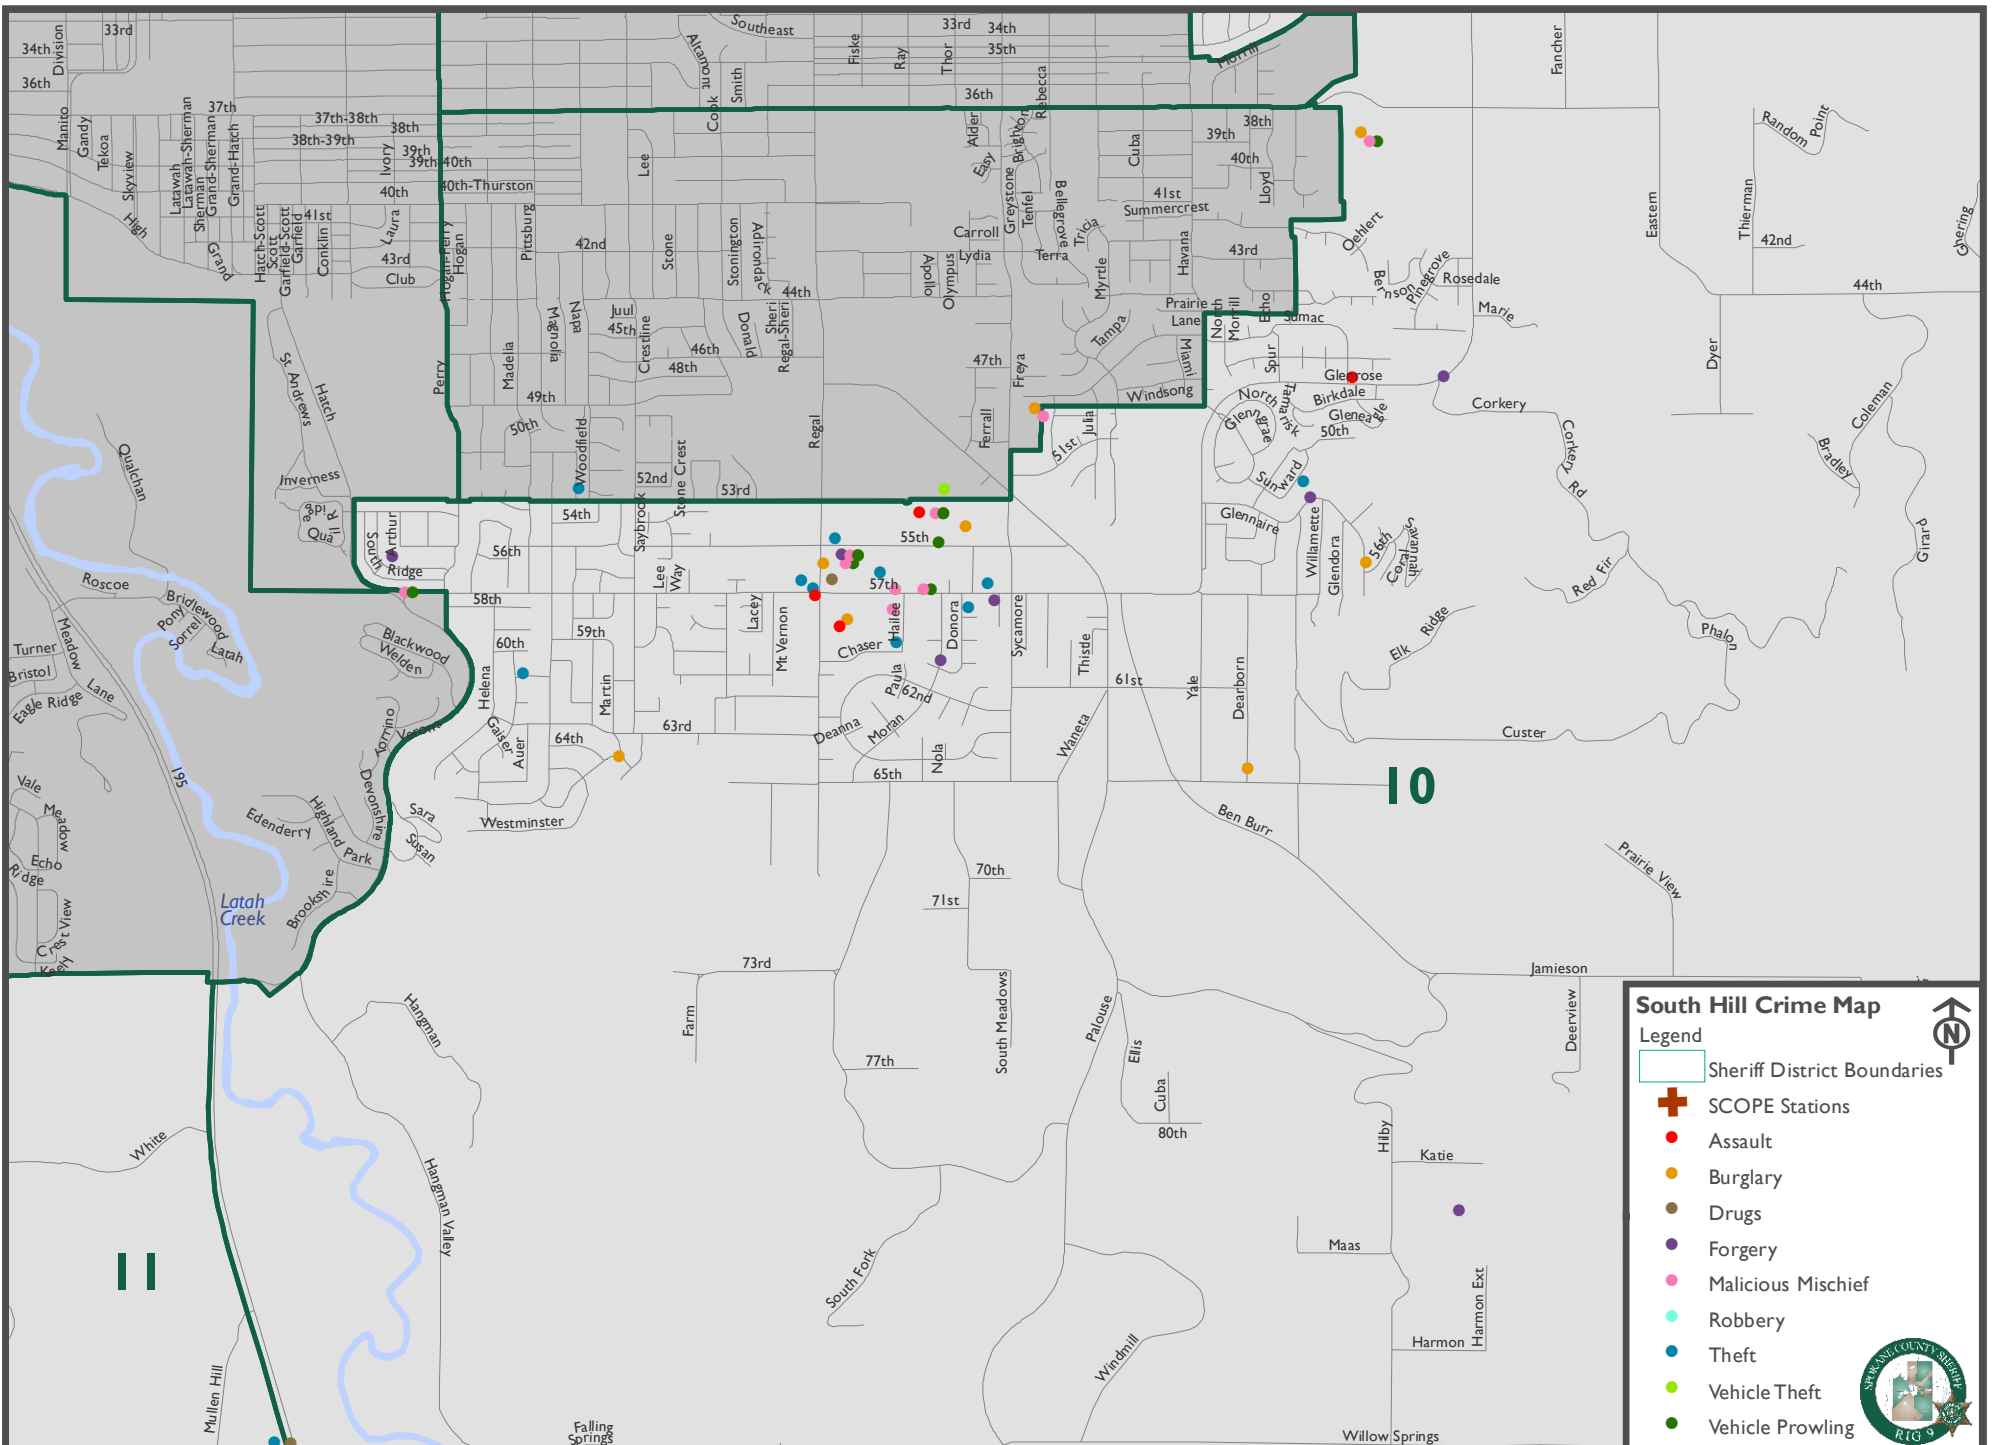

LIBERTY LAKE +

Liberty Lake

East Crime Map

Legend

- Sheriff District Boundaries
- SCOPE Stations
- Assault
- Burglary
- Drugs
- Forgery
- Malicious Mischief
- Robbery
- Theft
- Vehicle Theft
- Vehicle Prowling

Fairchild Air Force Base

Airway Heights

FC Crime Map

Legend

- Sheriff District Boundaries
- SCOPE Stations
- Assault
- Burglary
- Drugs
- Forgery
- Malicious Mischief
- Robbery
- Theft
- Vehicle Theft
- Vehicle Prowling

0 0.5 1 Miles

Map Produced: 11 May 2016

April 2016 Crimes

This map doesn't reflect SCOPE boundaries. It is a Crime Area map only.

Prepared By:
Regional Intelligence Group 9
Spokane County Sheriff

South Hill Crime Map

Legend

- Sheriff District Boundaries
- SCOPE Stations
- Assault
- Burglary
- Drugs
- Forgery
- Malicious Mischief
- Robbery
- Theft
- Vehicle Theft
- Vehicle Prowling

0 0.45 0.9 Miles

Map Produced: 11 May 2016