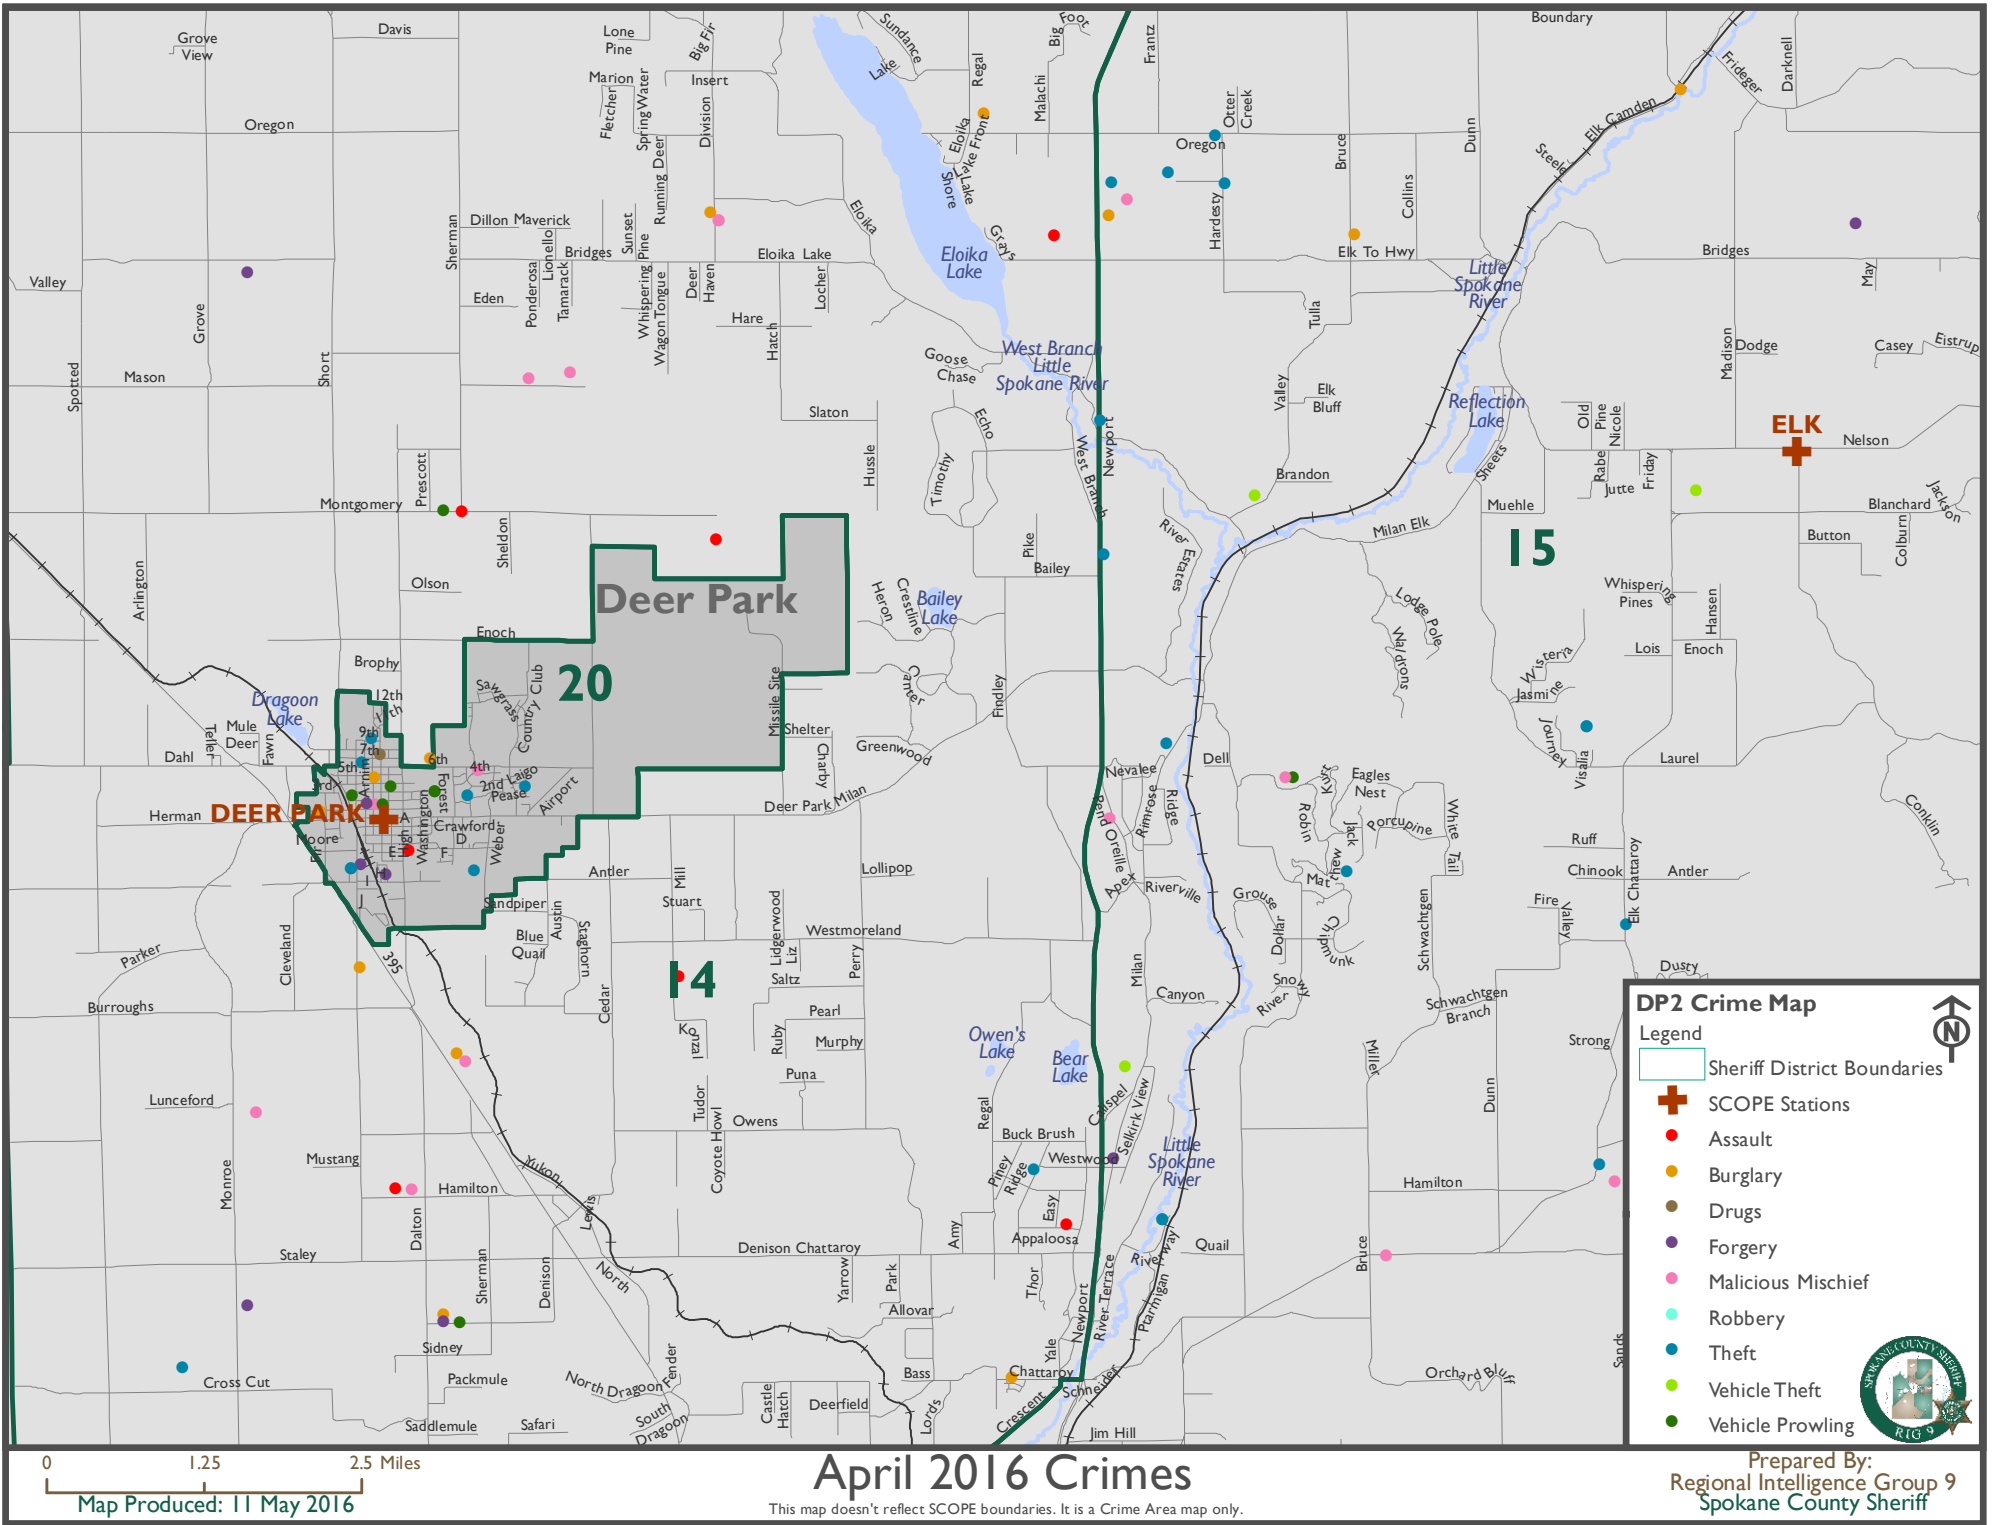

April 2016 Crimes

This map doesn't reflect SCOPE boundaries. It is a Crime Area map only.

DP2 Crime Map

Legend

- Sheriff District Boundaries
- SCOPE Stations
- Assault
- Burglary
- Drugs
- Forgery
- Malicious Mischief
- Robbery
- Theft
- Vehicle Theft
- Vehicle Prowling

Prepared By:
Regional Intelligence Group 9
Spokane County Sheriff

0 1.25 2.5 Miles
Map Produced: 11 May 2016