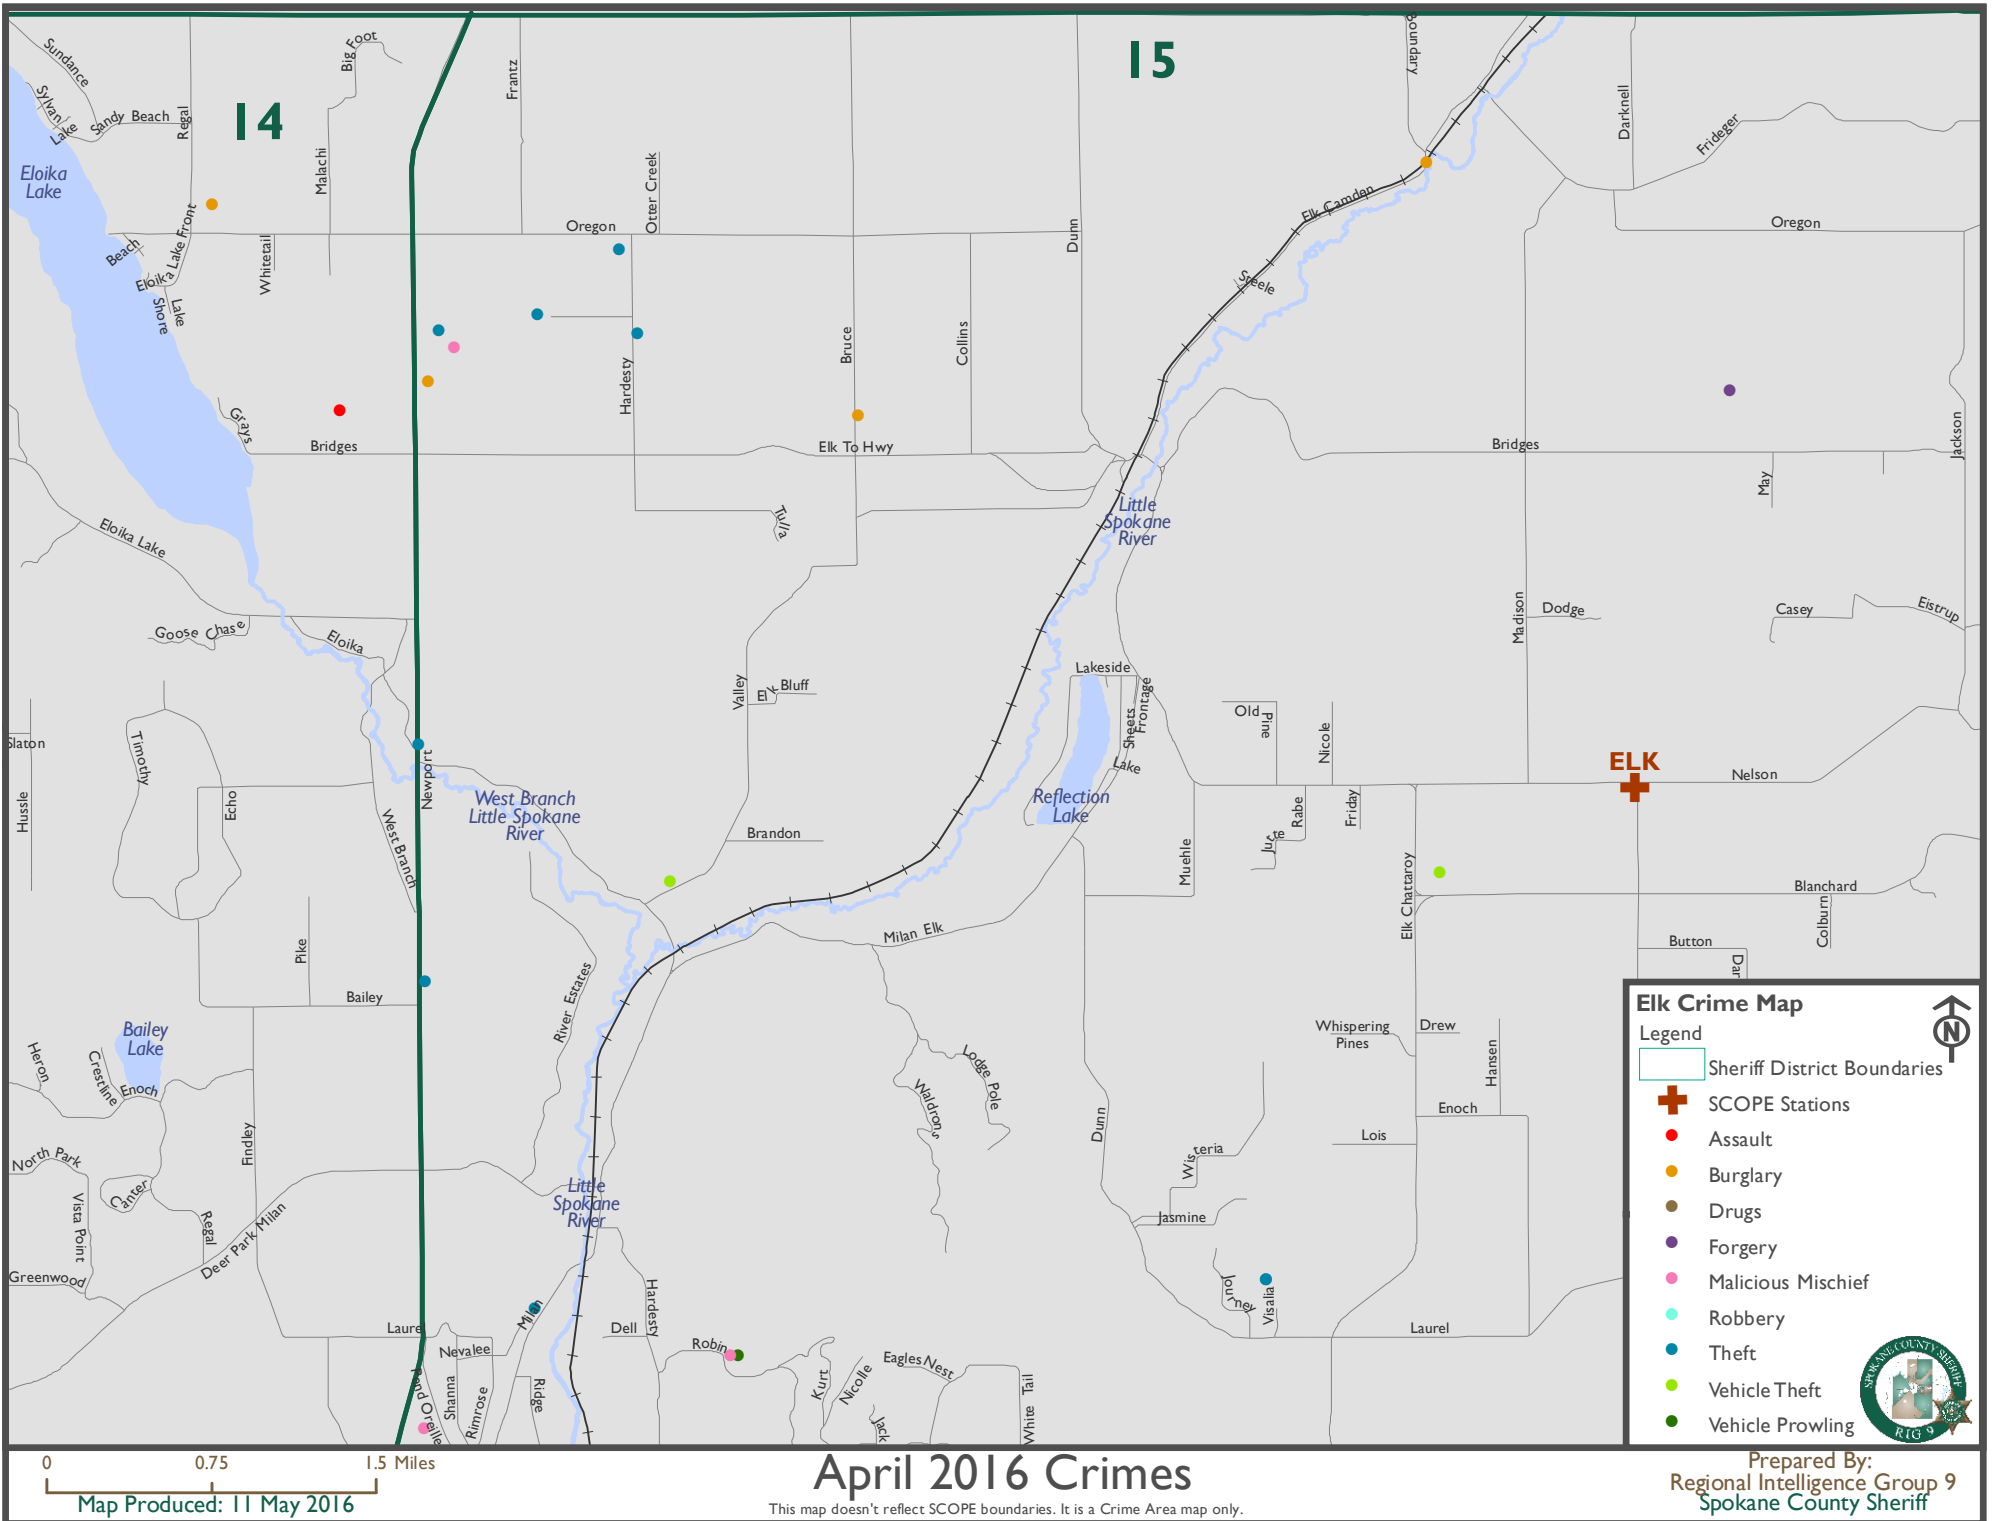

0 0.5 1 Miles
 Map Produced: 11 May 2016

April 2016 Crimes

This map doesn't reflect SCOPE boundaries. It is a Crime Area map only.

Prepared By:
 Regional Intelligence Group 9
 Spokane County Sheriff

Bella Vista Crime Map

Legend

- Sheriff District Boundaries
- SCOPE Stations
- Assault
- Burglary
- Drugs
- Forgery
- Malicious Mischief
- Robbery
- Theft
- Vehicle Theft
- Vehicle Prowling

0 0.5 1 Miles
 Map Produced: 11 May 2016

April 2016 Crimes

This map doesn't reflect SCOPE boundaries. It is a Crime Area map only.

Prepared By:
 Regional Intelligence Group 9
 Spokane County Sheriff

15

7

8

6

4