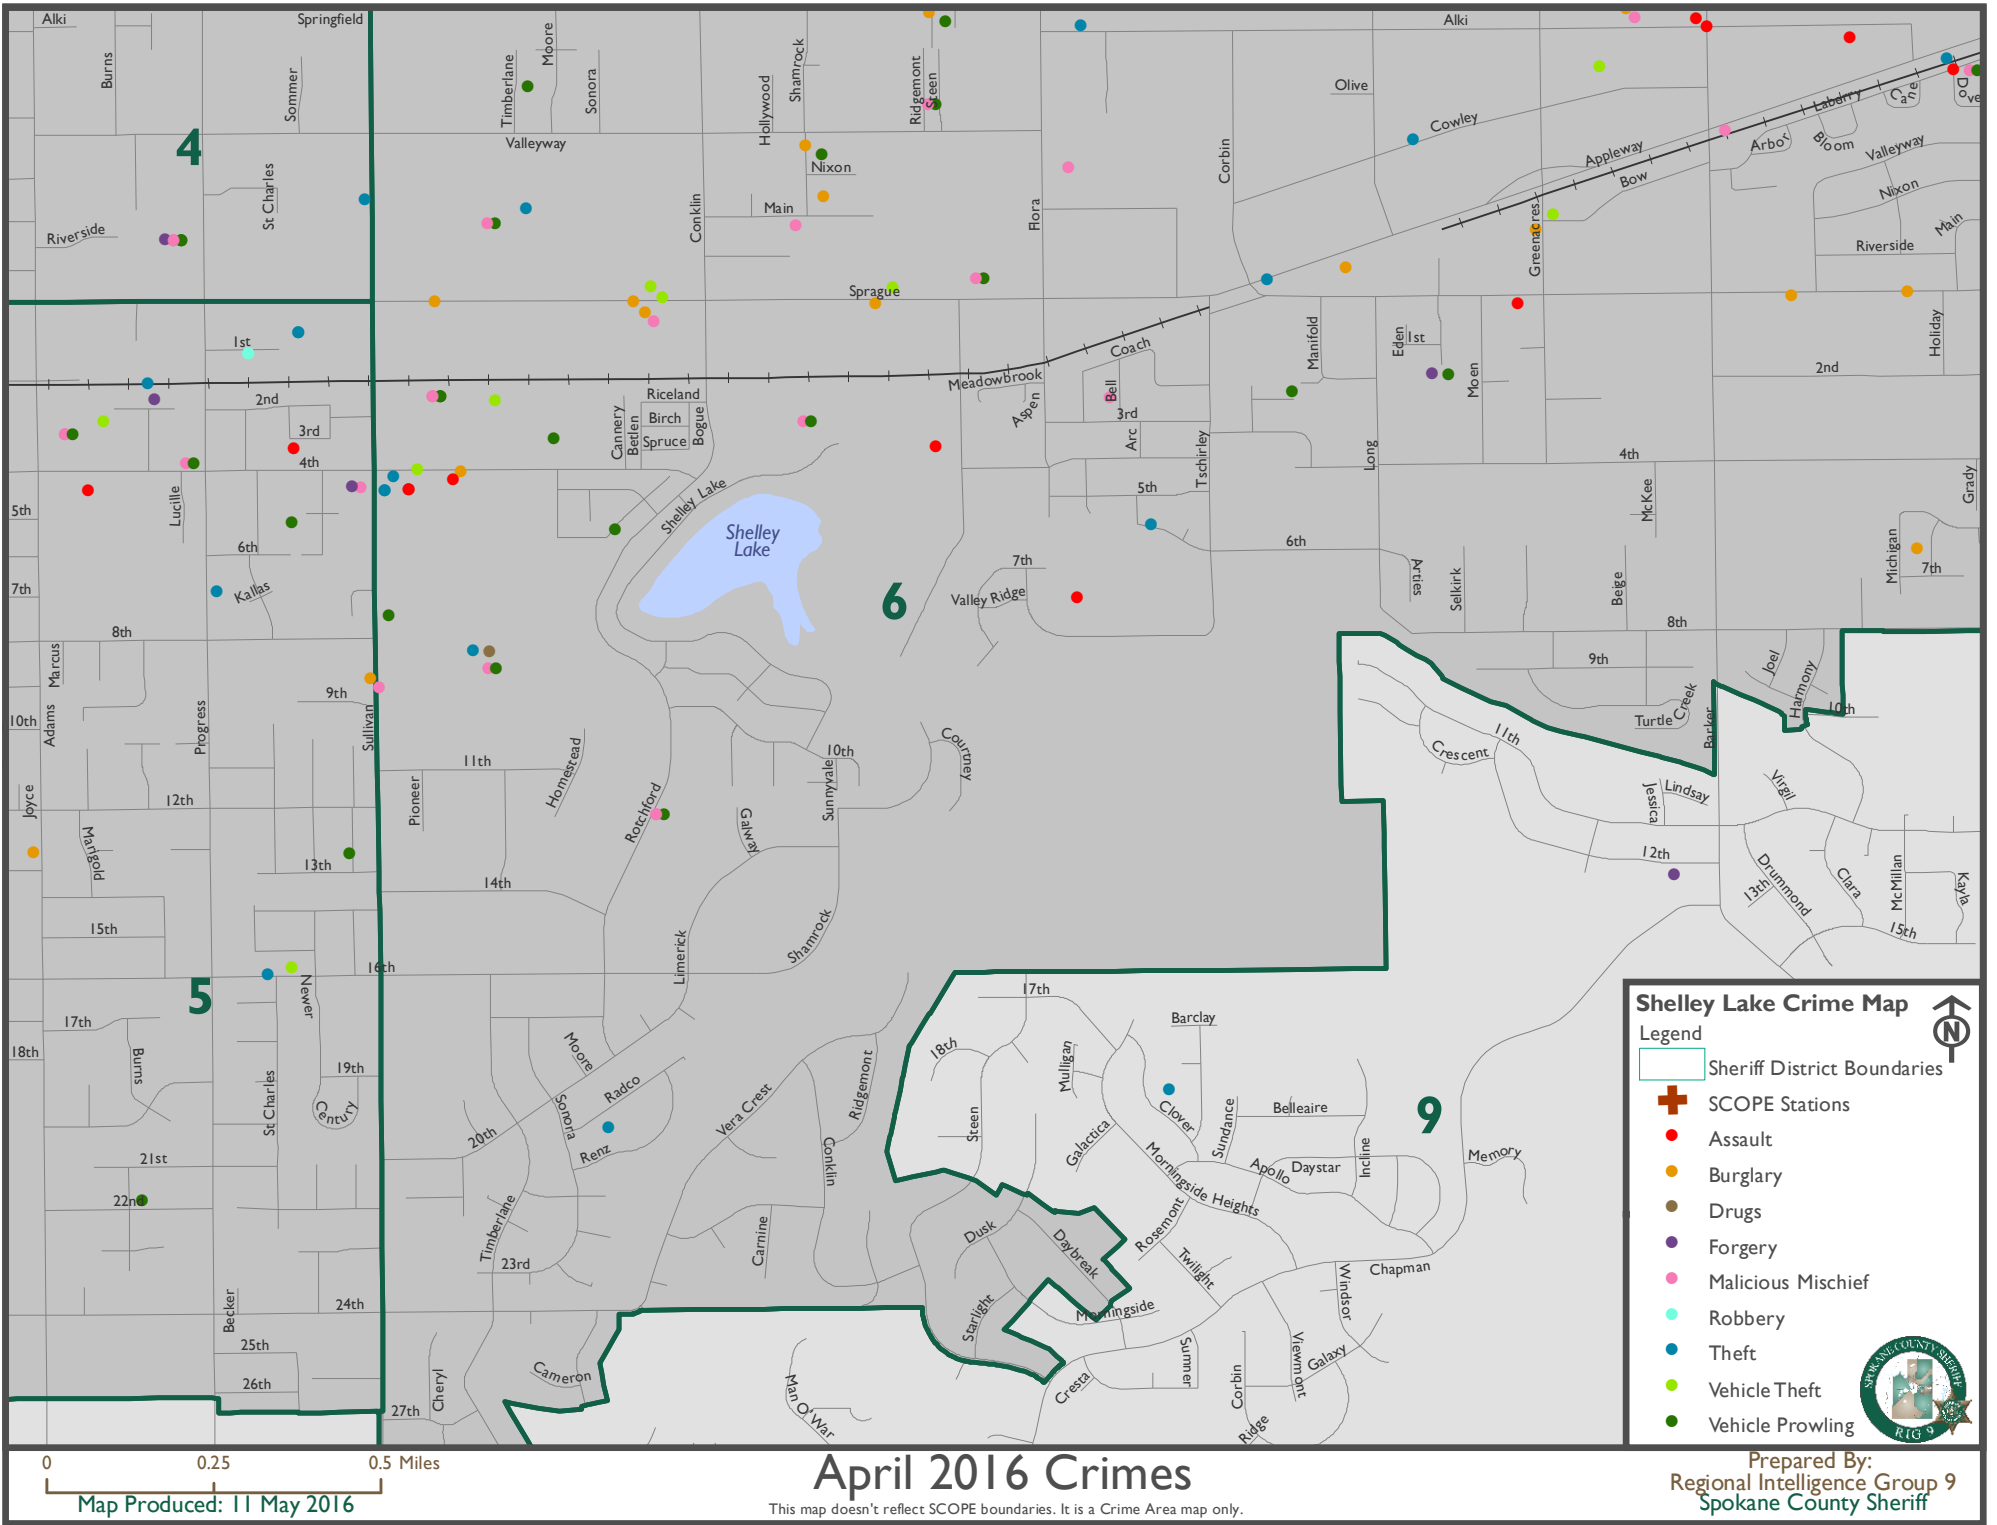

Legend

- Sheriff District Boundaries
- SCOPE Stations
- Assault
- Burglary
- Drugs
- Forgery
- Malicious Mischief
- Robbery
- Theft
- Vehicle Theft
- Vehicle Prowling

0 0.25 0.5 Miles
 Map Produced: 11 May 2016

April 2016 Crimes

This map doesn't reflect SCOPE boundaries. It is a Crime Area map only.

Prepared By:
 Regional Intelligence Group 9
 Spokane County Sheriff

RF Crime Map

Legend

- Sheriff District Boundaries
- SCOPE Stations
- Assault
- Burglary
- Drugs
- Forgery
- Malicious Mischief
- Robbery
- Theft
- Vehicle Theft
- Vehicle Prowling

April 2016 Crimes

This map doesn't reflect SCOPE boundaries. It is a Crime Area map only.

Shelley Lake Crime Map

- Legend
- Sheriff District Boundaries
 - SCOPE Stations
 - Assault
 - Burglary
 - Drugs
 - Forgery
 - Malicious Mischief
 - Robbery
 - Theft
 - Vehicle Theft
 - Vehicle Prowling

LIBERTY LAKE +

Liberty Lake

East Crime Map

Legend

- Sheriff District Boundaries
- SCOPE Stations
- Assault
- Burglary
- Drugs
- Forgery
- Malicious Mischief
- Robbery
- Theft
- Vehicle Theft
- Vehicle Prowling