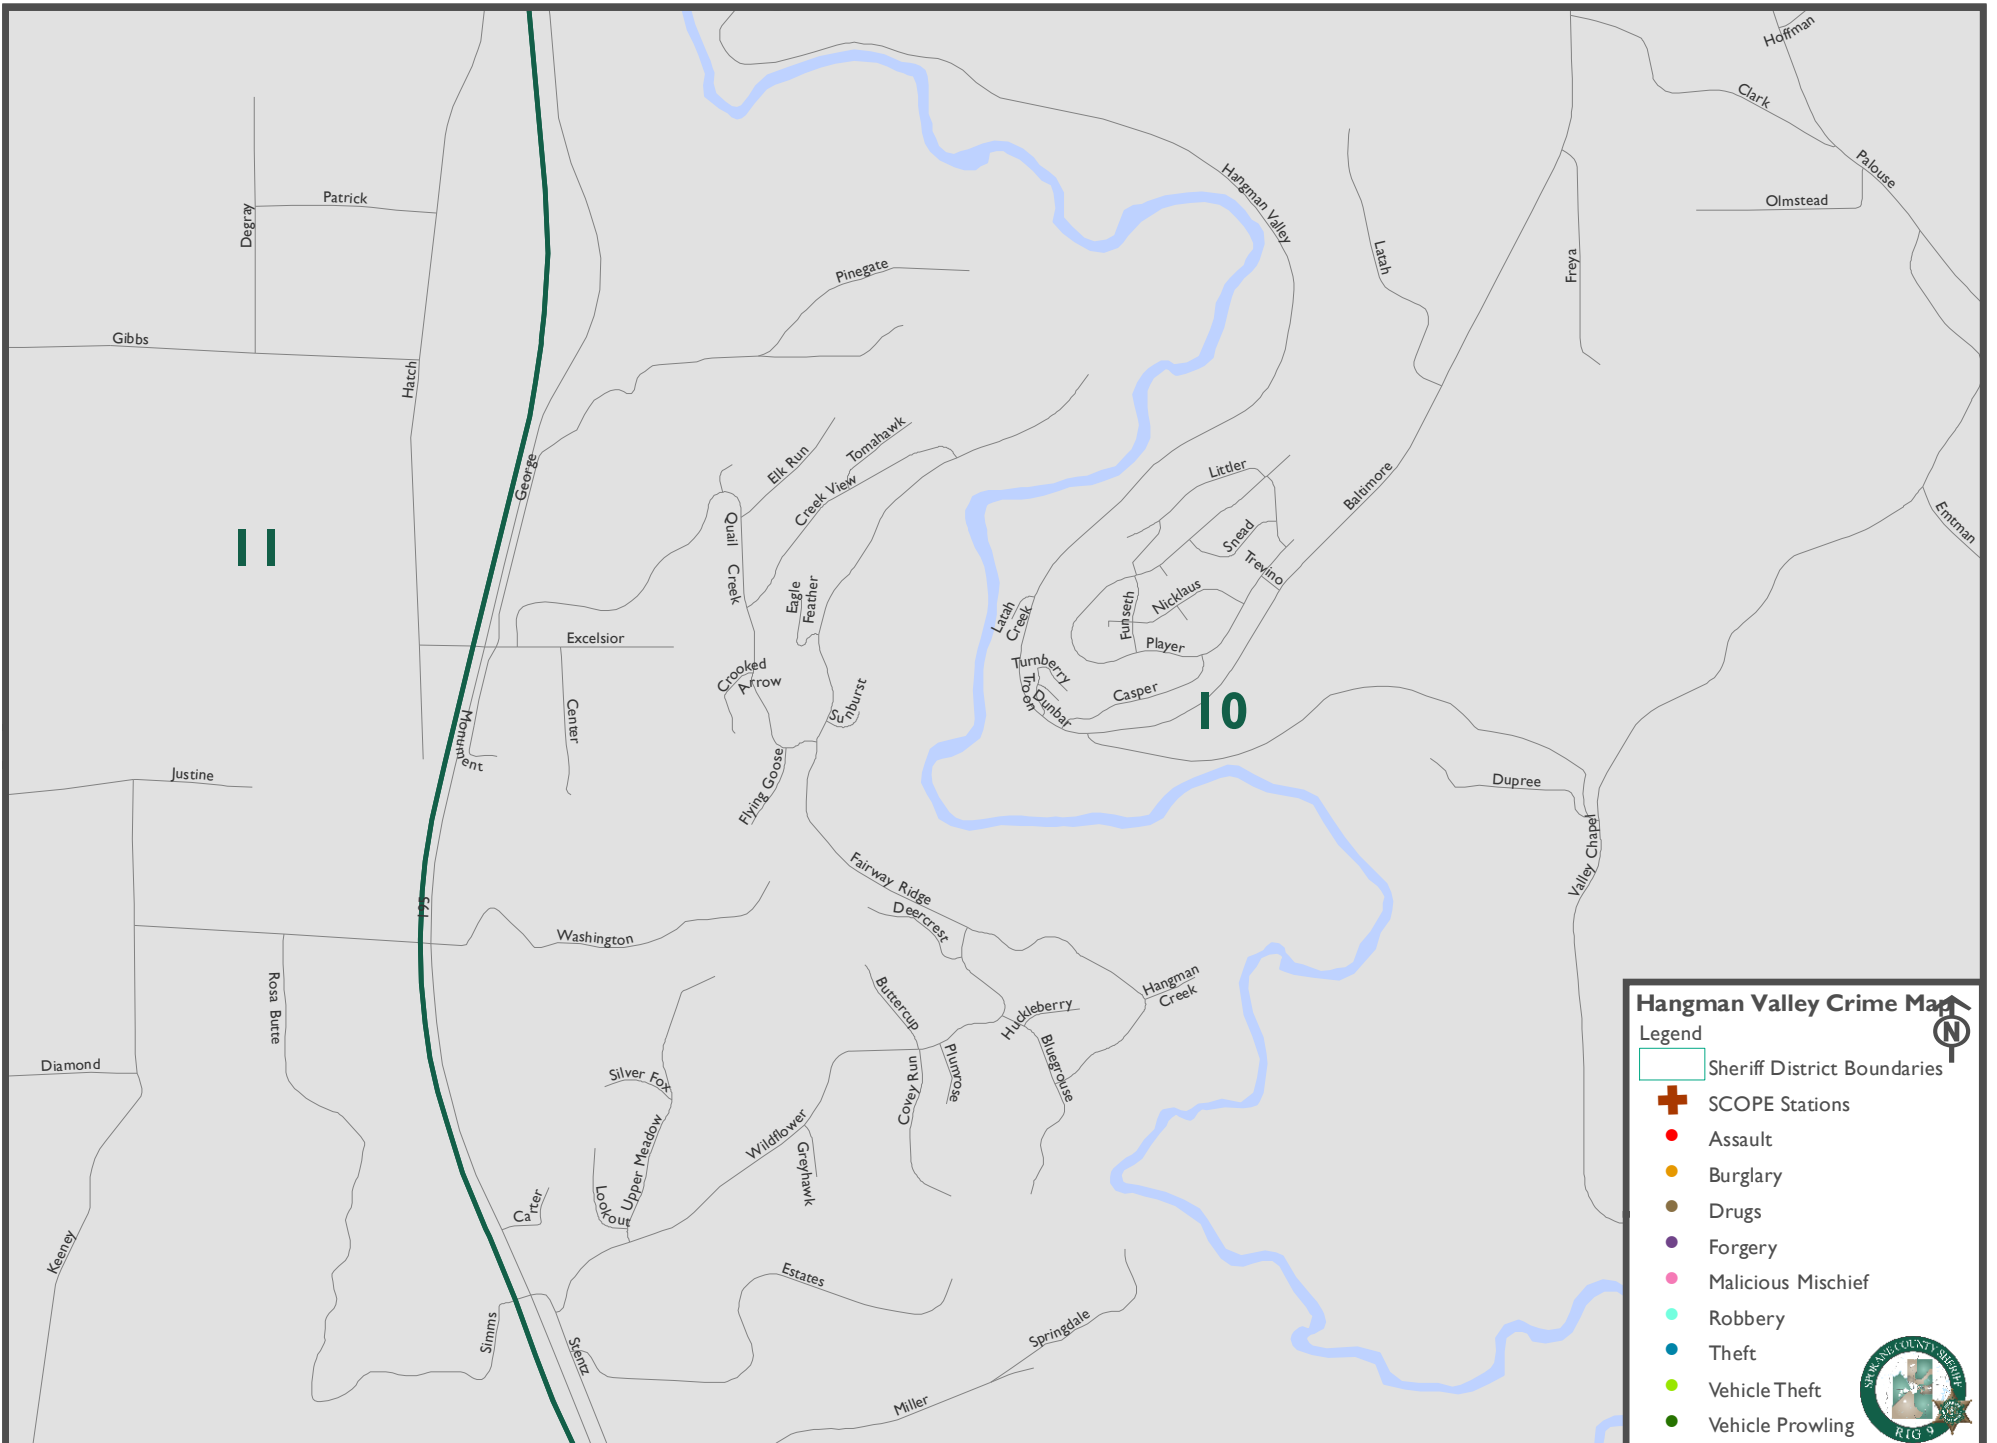

Prepared By:
Regional Intelligence Group 9
Spokane County Sheriff

Map Produced: 11 May 2016

FF Crime Map

Legend

- Sheriff District Boundaries
- SCOPE Stations
- Assault
- Burglary
- Drugs
- Forgery
- Malicious Mischief
- Robbery
- Theft
- Vehicle Theft
- Vehicle Prowling

0 0.25 0.5 Miles
 Map Produced: 11 May 2016

April 2016 Crimes

This map doesn't reflect SCOPE boundaries. It is a Crime Area map only.

Prepared By:
 Regional Intelligence Group 9
 Spokane County Sheriff

Hangman Valley Crime Map