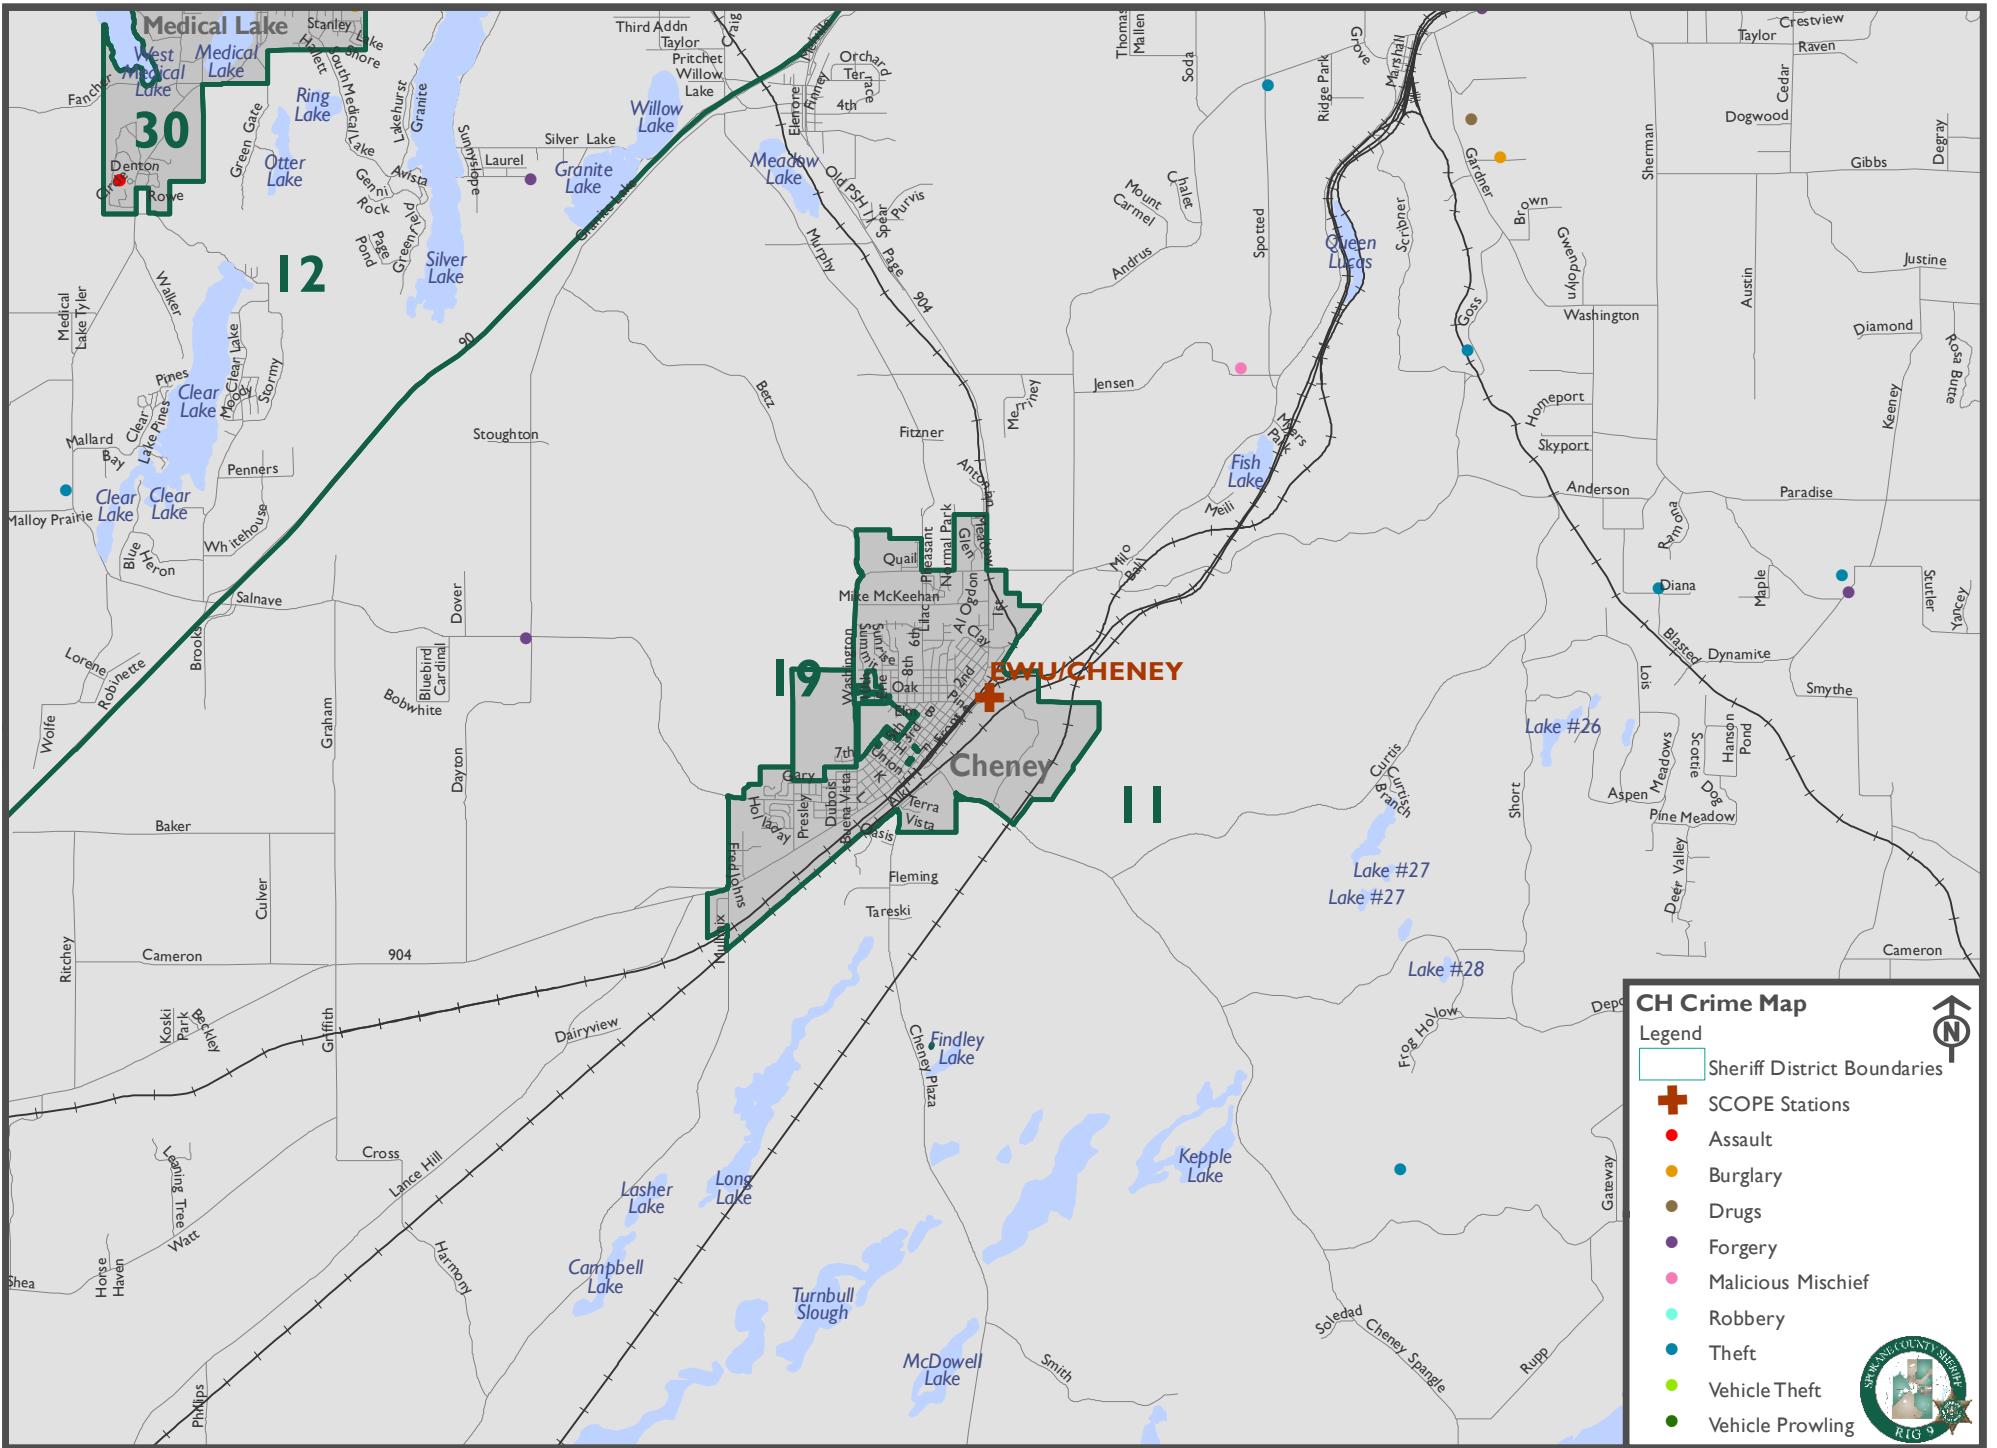

CH Crime Map

Legend

- Sheriff District Boundaries
- SCOPE Stations
- Assault
- Burglary
- Drugs
- Forgery
- Malicious Mischief
- Robbery
- Theft
- Vehicle Theft
- Vehicle Prowling

0 1.25 2.5 Miles
Map Produced: 11 May 2016

April 2016 Crimes

This map doesn't reflect SCOPE boundaries. It is a Crime Area map only.

Prepared By:
Regional Intelligence Group 9
Spokane County Sheriff