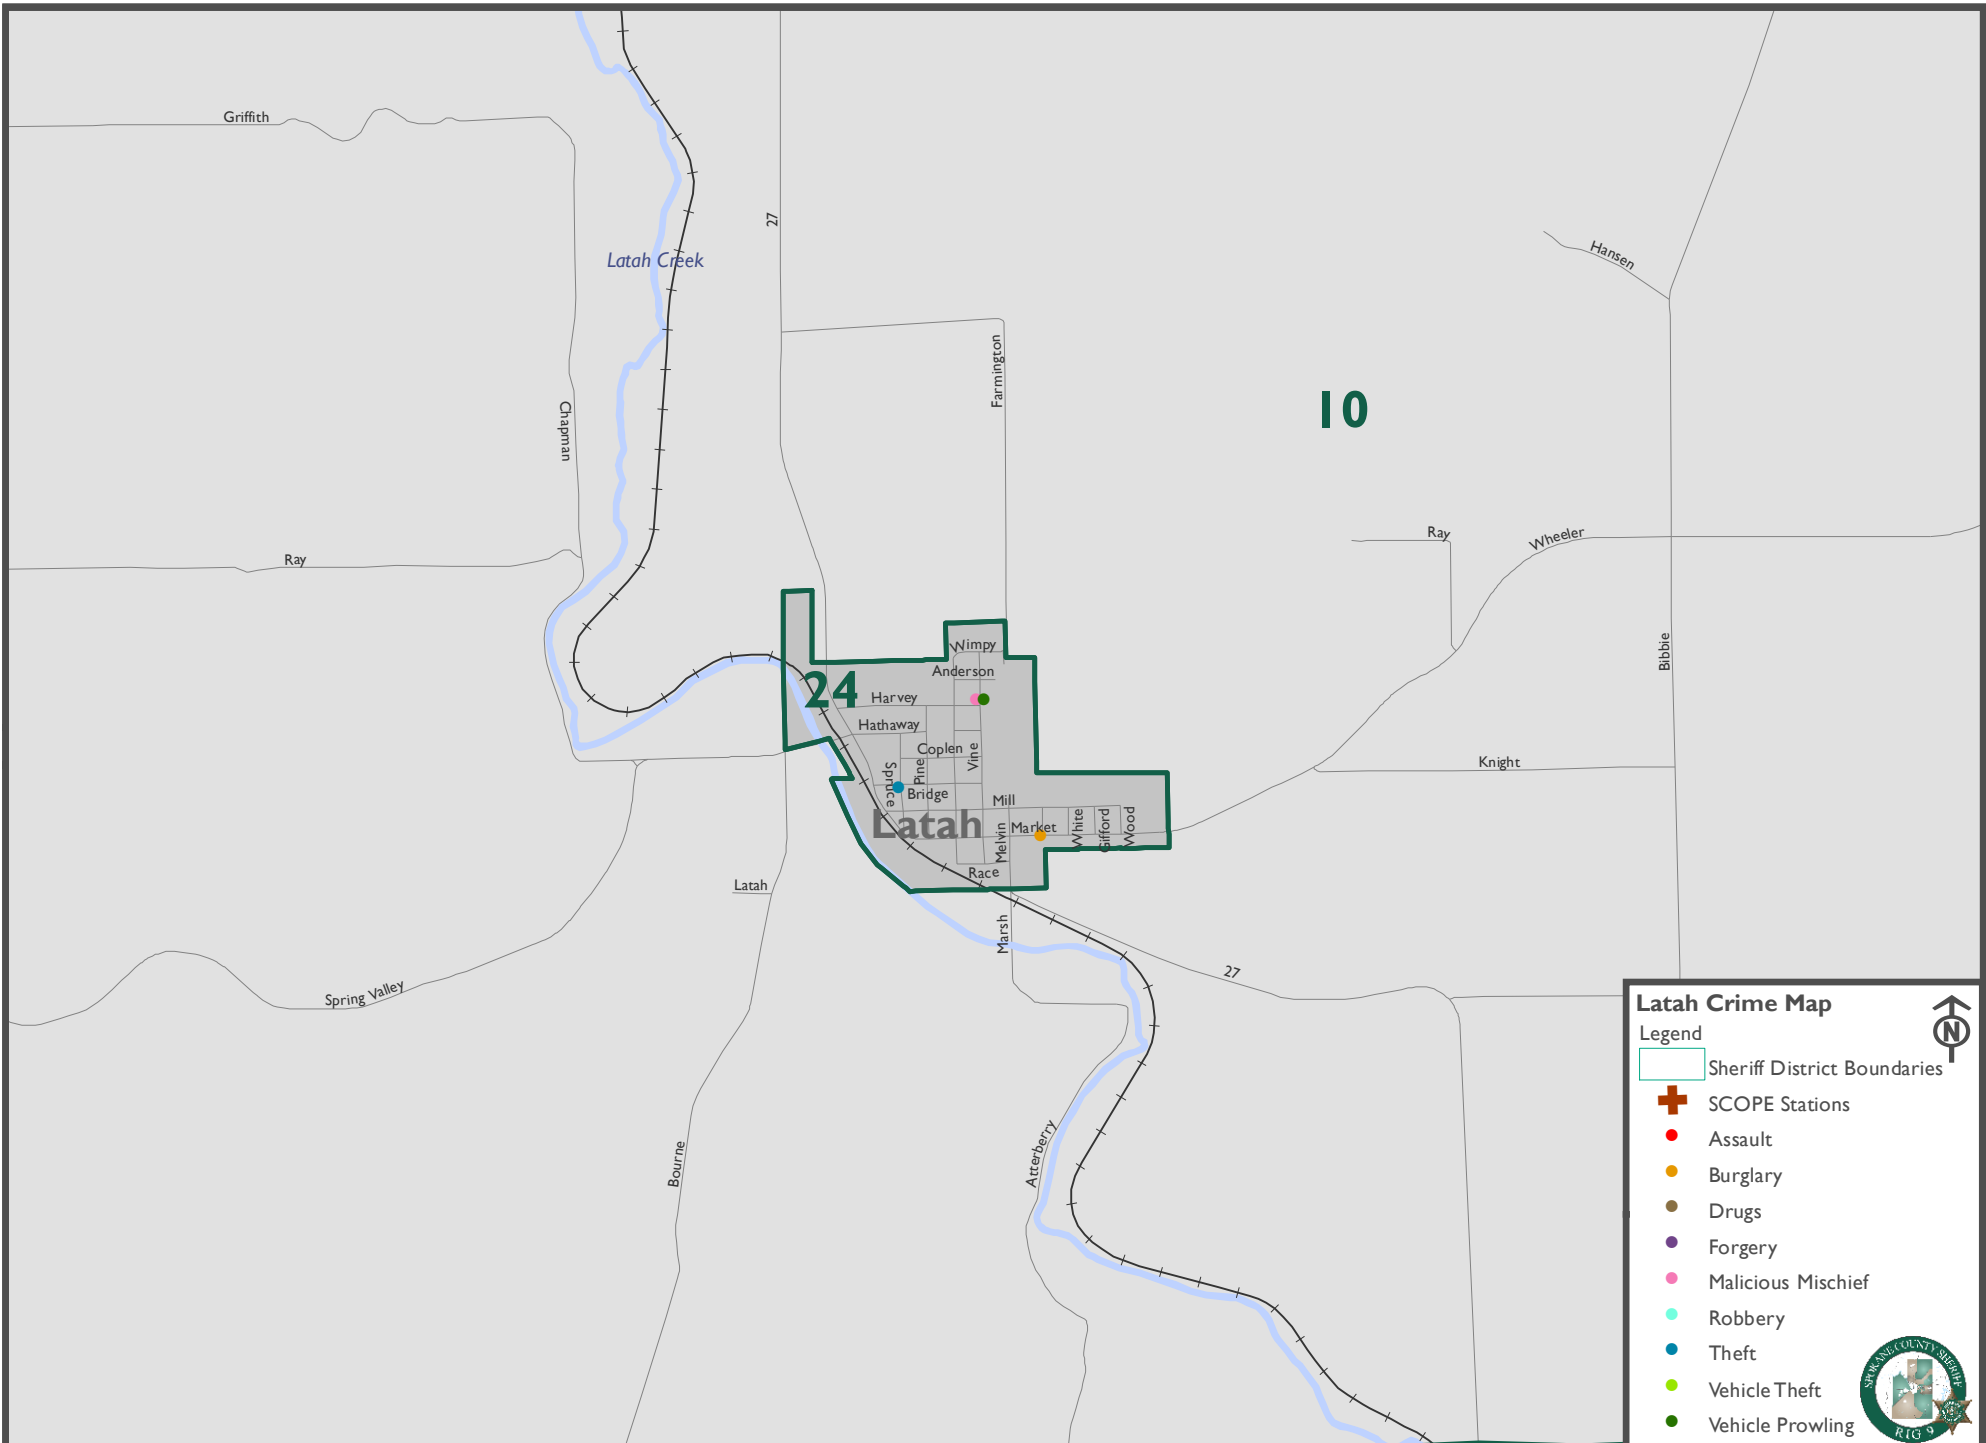

0 0.25 0.5 Miles
 Map Produced: 11 May 2016

April 2016 Crimes

This map doesn't reflect SCOPE boundaries. It is a Crime Area map only.

Prepared By:
 Regional Intelligence Group 9
 Spokane County Sheriff

Hangman Valley Crime Map

Legend

- Sheriff District Boundaries
- SCOPE Stations
- Assault
- Burglary
- Drugs
- Forgery
- Malicious Mischief
- Robbery
- Theft
- Vehicle Theft
- Vehicle Prowling

0 0.3 0.6 Miles

Map Produced: 11 May 2016

April 2016 Crimes

This map doesn't reflect SCOPE boundaries. It is a Crime Area map only.

Prepared By:
Regional Intelligence Group 9
Spokane County Sheriff

Latah Crime Map

- Legend
-  Sheriff District Boundaries
 -  SCOPE Stations
 -  Assault
 -  Burglary
 -  Drugs
 -  Forgery
 -  Malicious Mischief
 -  Robbery
 -  Theft
 -  Vehicle Theft
 -  Vehicle Prowling

This map doesn't reflect SCOPE boundaries. It is a Crime Area map only.

Map Produced: 11 May 2016

LL Crime Map

Legend

- Sheriff District Boundaries
- SCOPE Stations
- Assault
- Burglary
- Drugs
- Forgery
- Malicious Mischief
- Robbery
- Theft
- Vehicle Theft
- Vehicle Prowling