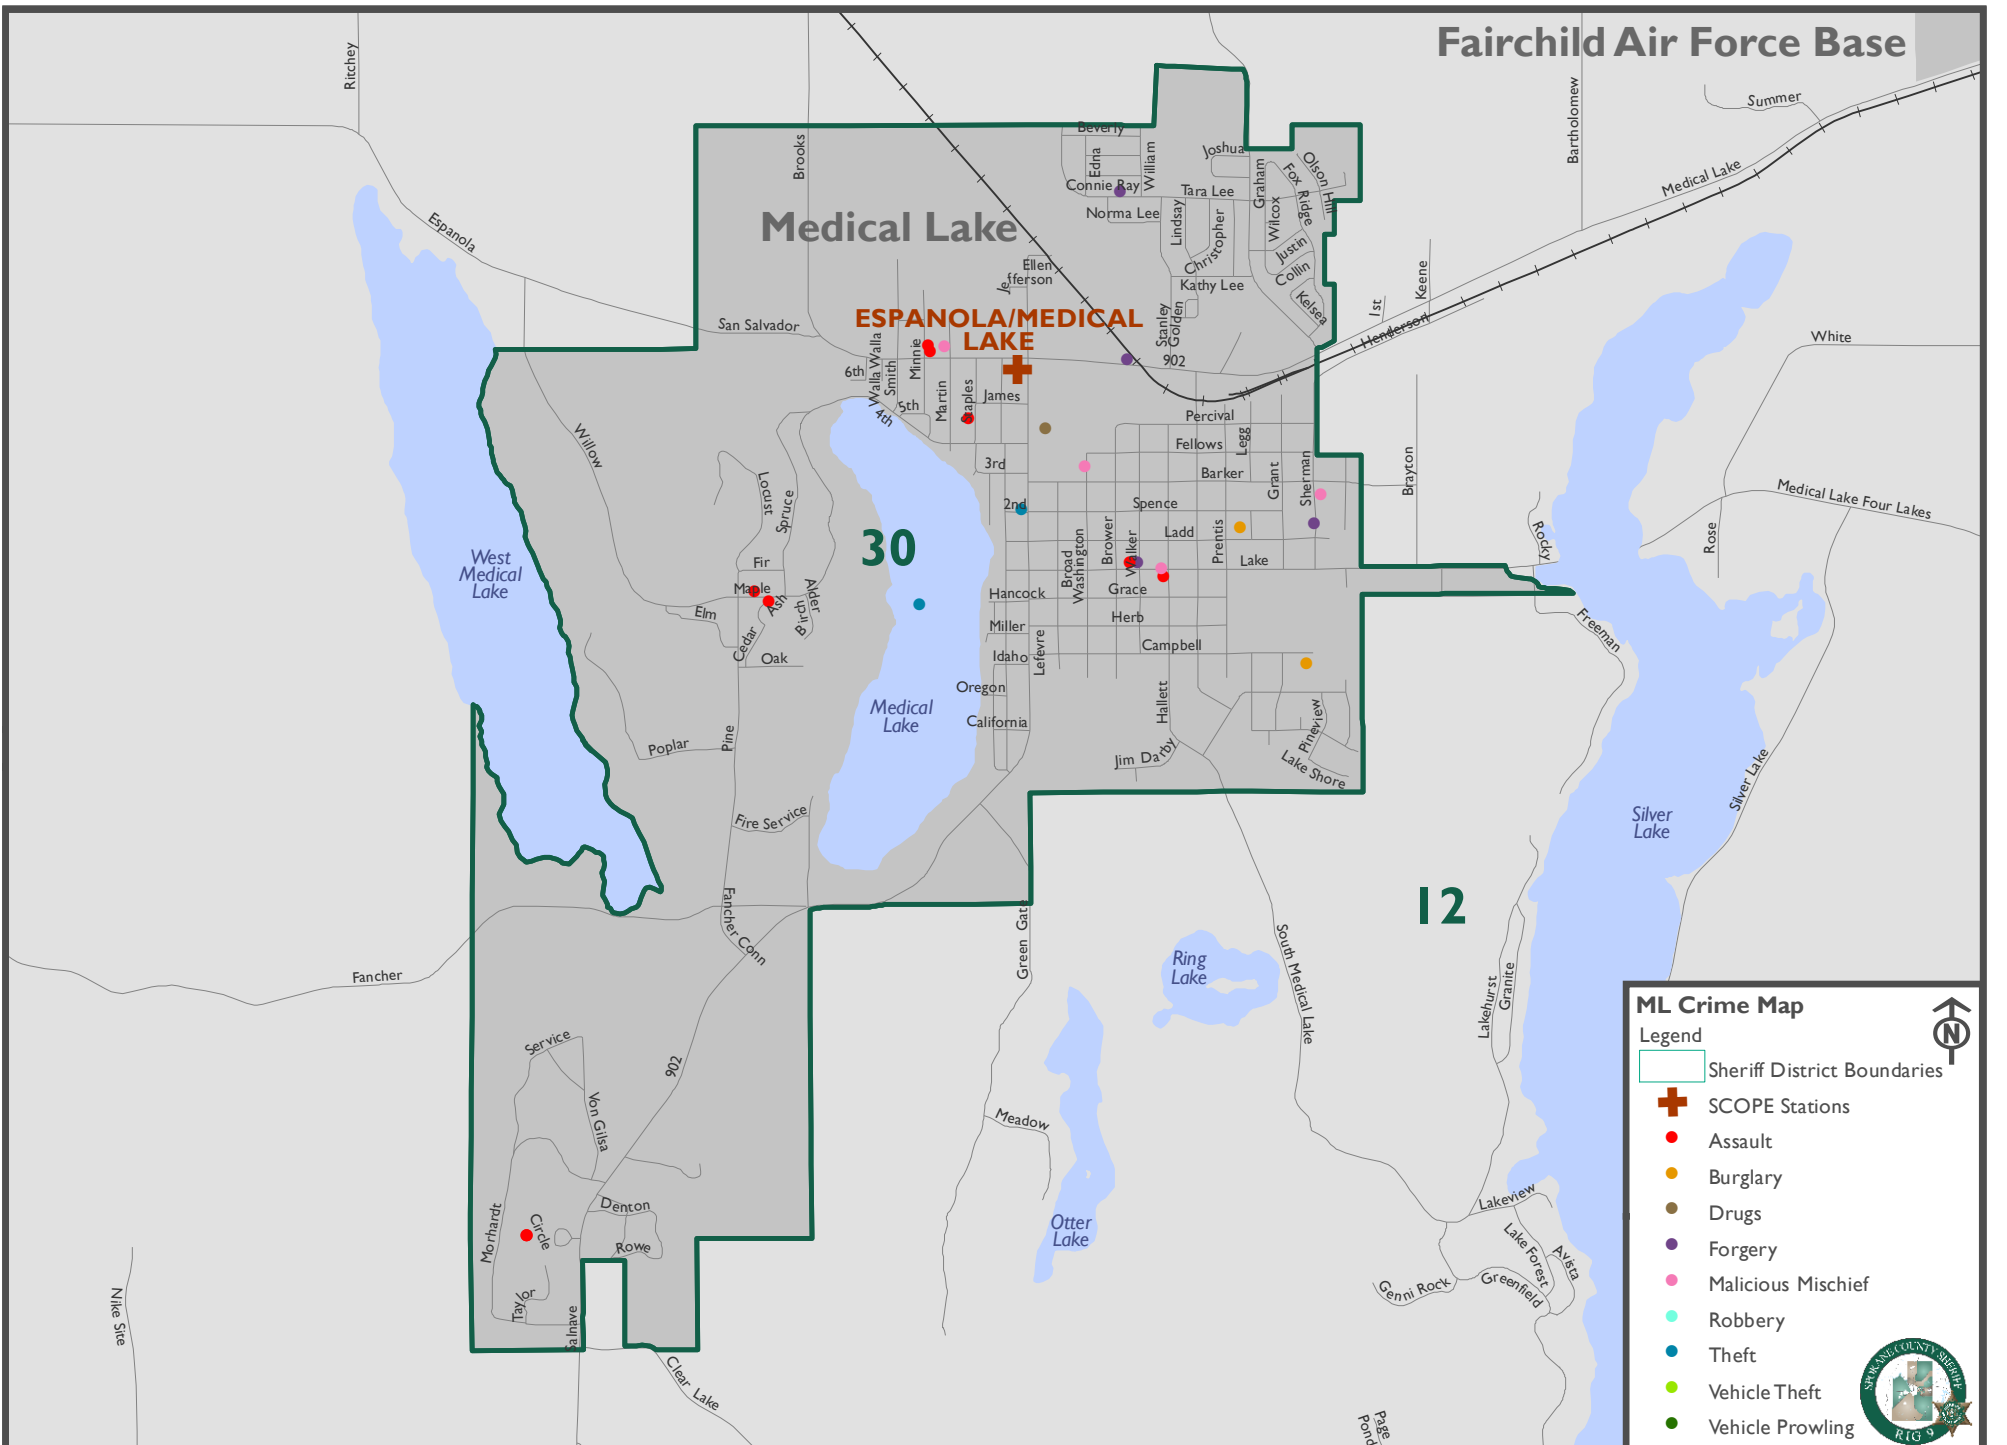

April 2016 Crimes

This map doesn't reflect SCOPE boundaries. It is a Crime Area map only.

Prepared By:
Regional Intelligence Group 9
Spokane County Sheriff

Latah Crime Map

- Legend
-  Sheriff District Boundaries
 -  SCOPE Stations
 -  Assault
 -  Burglary
 -  Drugs
 -  Forgery
 -  Malicious Mischief
 -  Robbery
 -  Theft
 -  Vehicle Theft
 -  Vehicle Prowling

This map doesn't reflect SCOPE boundaries. It is a Crime Area map only.

Map Produced: 11 May 2016

LL Crime Map

Legend

- Sheriff District Boundaries
- SCOPE Stations
- Assault
- Burglary
- Drugs
- Forgery
- Malicious Mischief
- Robbery
- Theft
- Vehicle Theft
- Vehicle Prowling

Prepared By:
Regional Intelligence Group 9
Spokane County Sheriff

ML Crime Map
Legend

- Sheriff District Boundaries
- SCOPE Stations
- Assault
- Burglary
- Drugs
- Forgery
- Malicious Mischief
- Robbery
- Theft
- Vehicle Theft
- Vehicle Prowling