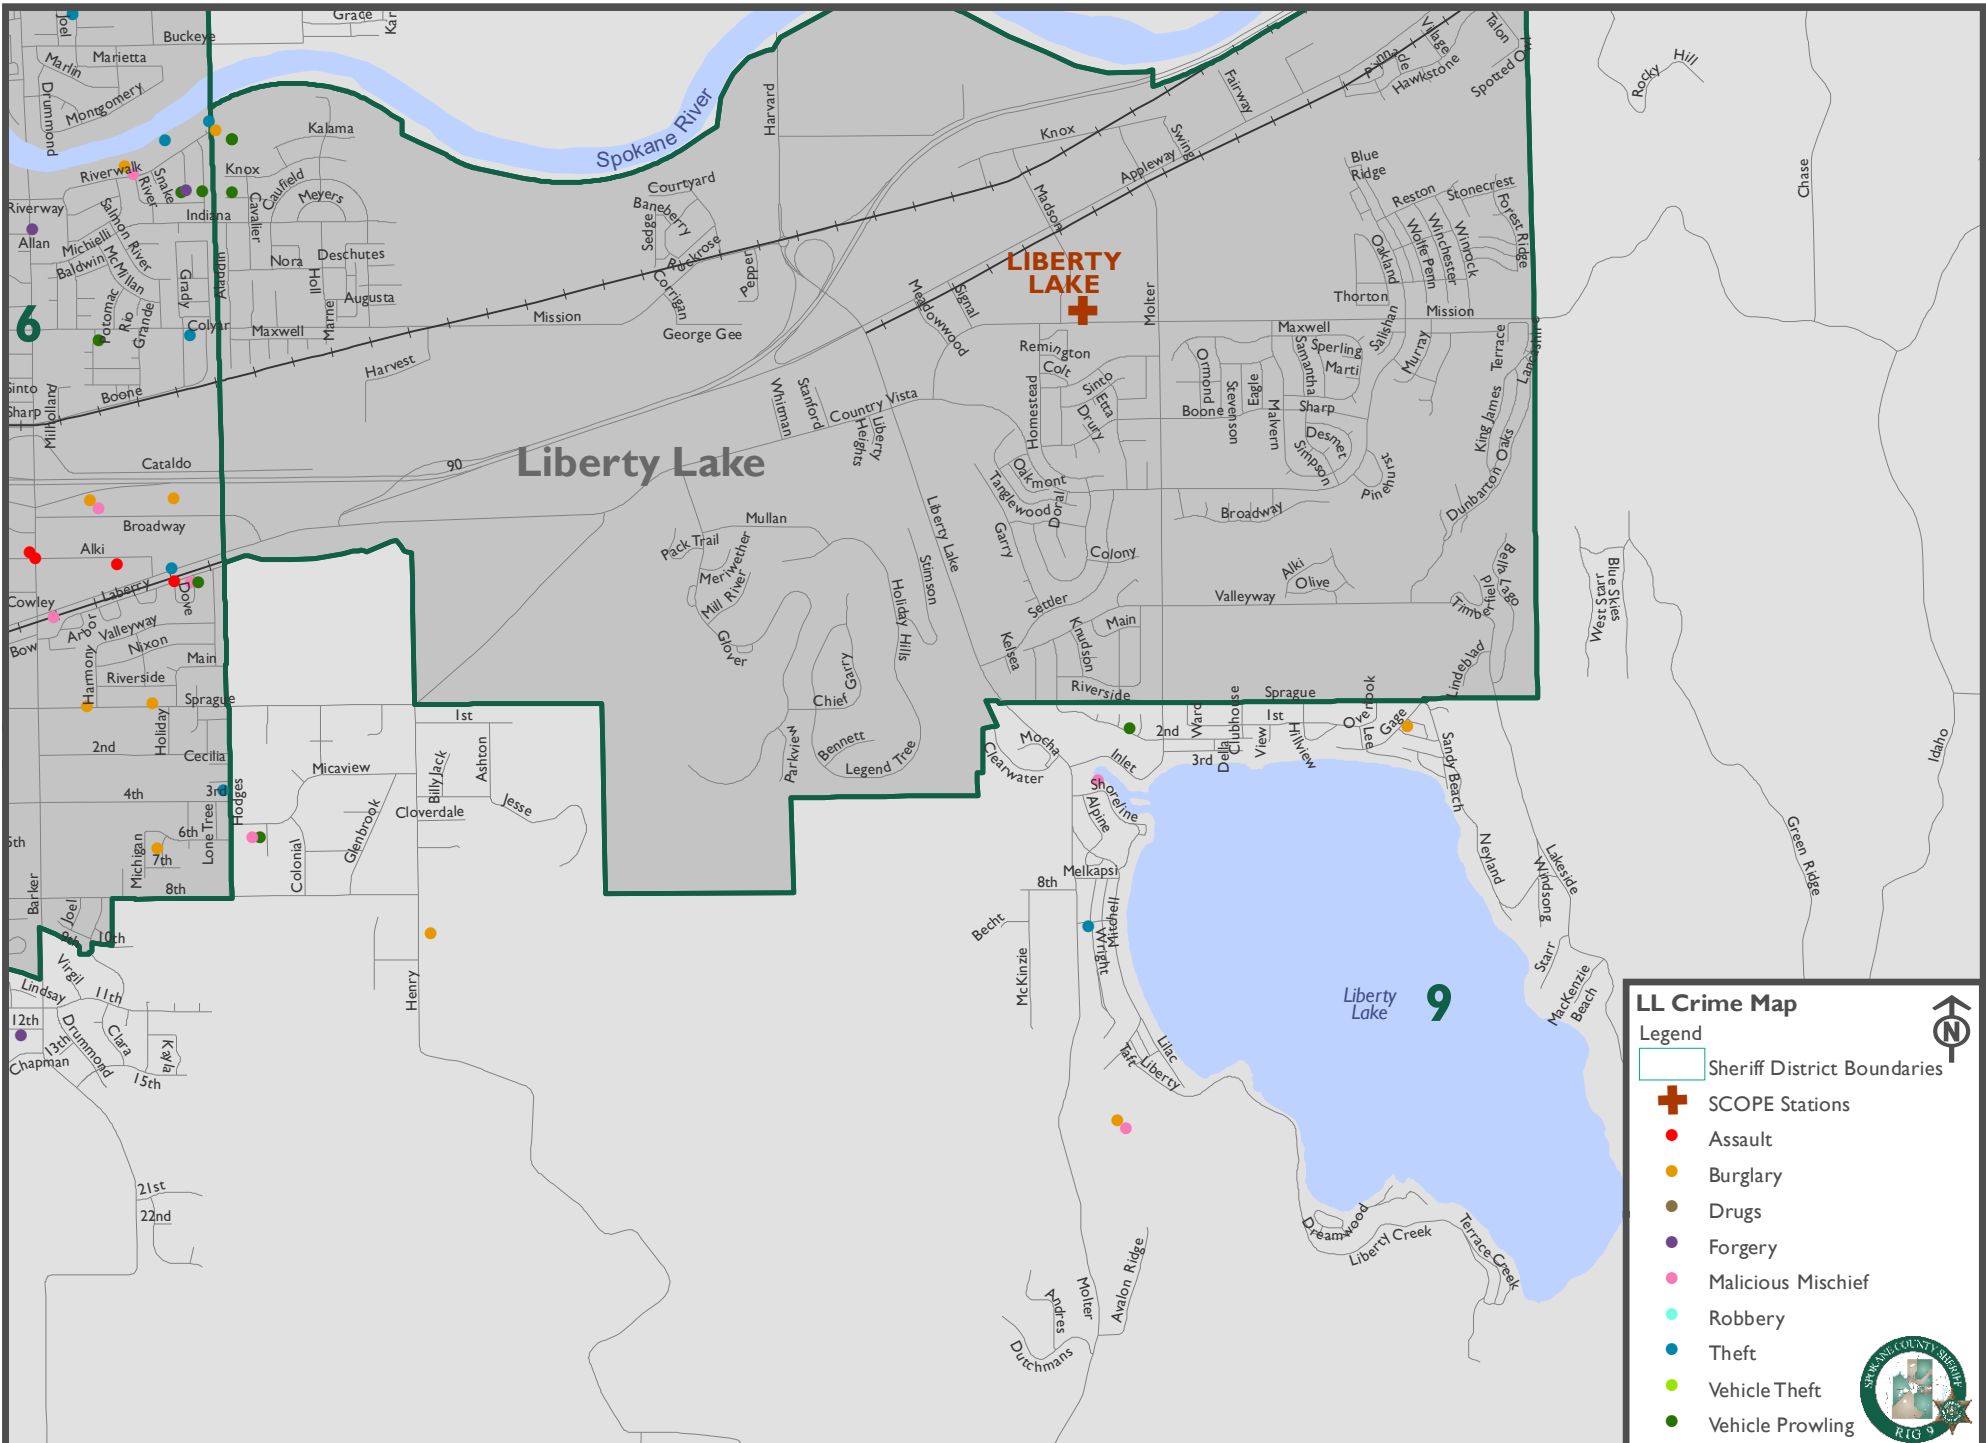

April 2016 Crimes

This map doesn't reflect SCOPE boundaries. It is a Crime Area map only.

Map Produced: 11 May 2016

LL Crime Map

Legend

- Sheriff District Boundaries
- SCOPE Stations
- Assault
- Burglary
- Drugs
- Forgery
- Malicious Mischief
- Robbery
- Theft
- Vehicle Theft
- Vehicle Prowling

Prepared By:
Regional Intelligence Group 9
Spokane County Sheriff