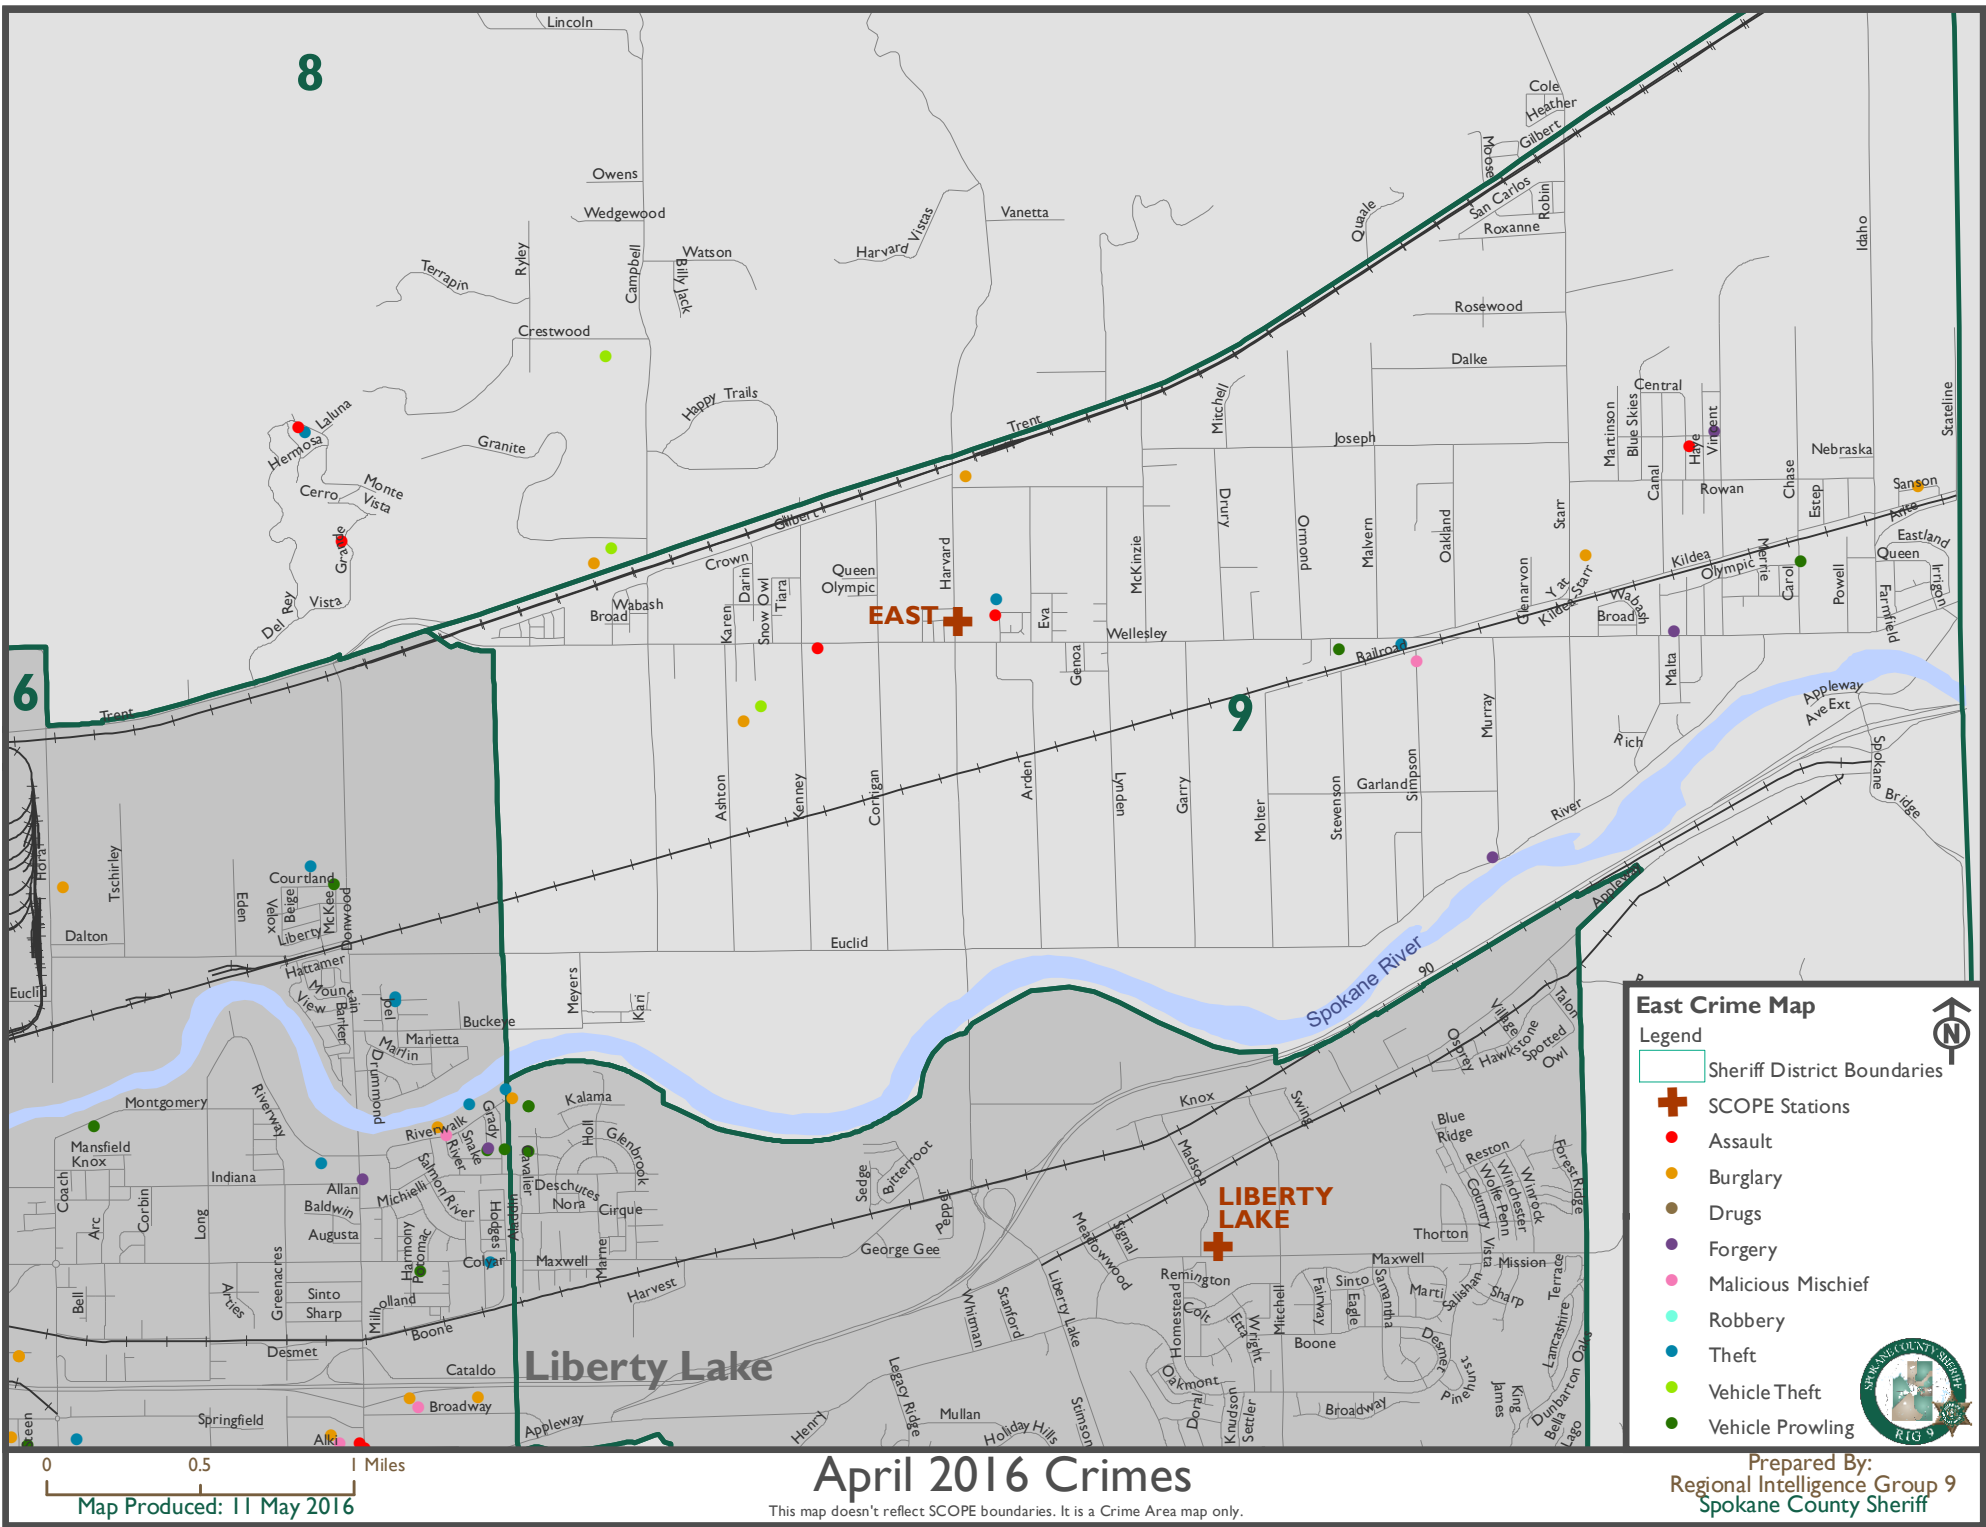

April 2016 Crimes

This map doesn't reflect SCOPE boundaries. It is a Crime Area map only.

Map Produced: 11 May 2016

West Valley Crime Map

Legend

- Sheriff District Boundaries
- SCOPE Stations
- Assault
- Burglary
- Drugs
- Forgery
- Malicious Mischief
- Robbery
- Theft
- Vehicle Theft
- Vehicle Prowling

Prepared By:
Regional Intelligence Group 9
Spokane County Sheriff

14

20

DEER PARK

Deer Park

DP Crime Map

Legend

- Sheriff District Boundaries
- SCOPE Stations
- Assault
- Burglary
- Drugs
- Forgery
- Malicious Mischief
- Robbery
- Theft
- Vehicle Theft
- Vehicle Prowling

0 0.5 1 Miles
Map Produced: 11 May 2016

April 2016 Crimes

This map doesn't reflect SCOPE boundaries. It is a Crime Area map only.

Prepared By:
Regional Intelligence Group 9
Spokane County Sheriff

8

6

9

EAST +

LIBERTY LAKE +

Liberty Lake

East Crime Map

Legend

- Sheriff District Boundaries
- SCOPE Stations
- Assault
- Burglary
- Drugs
- Forgery
- Malicious Mischief
- Robbery
- Theft
- Vehicle Theft
- Vehicle Prowling