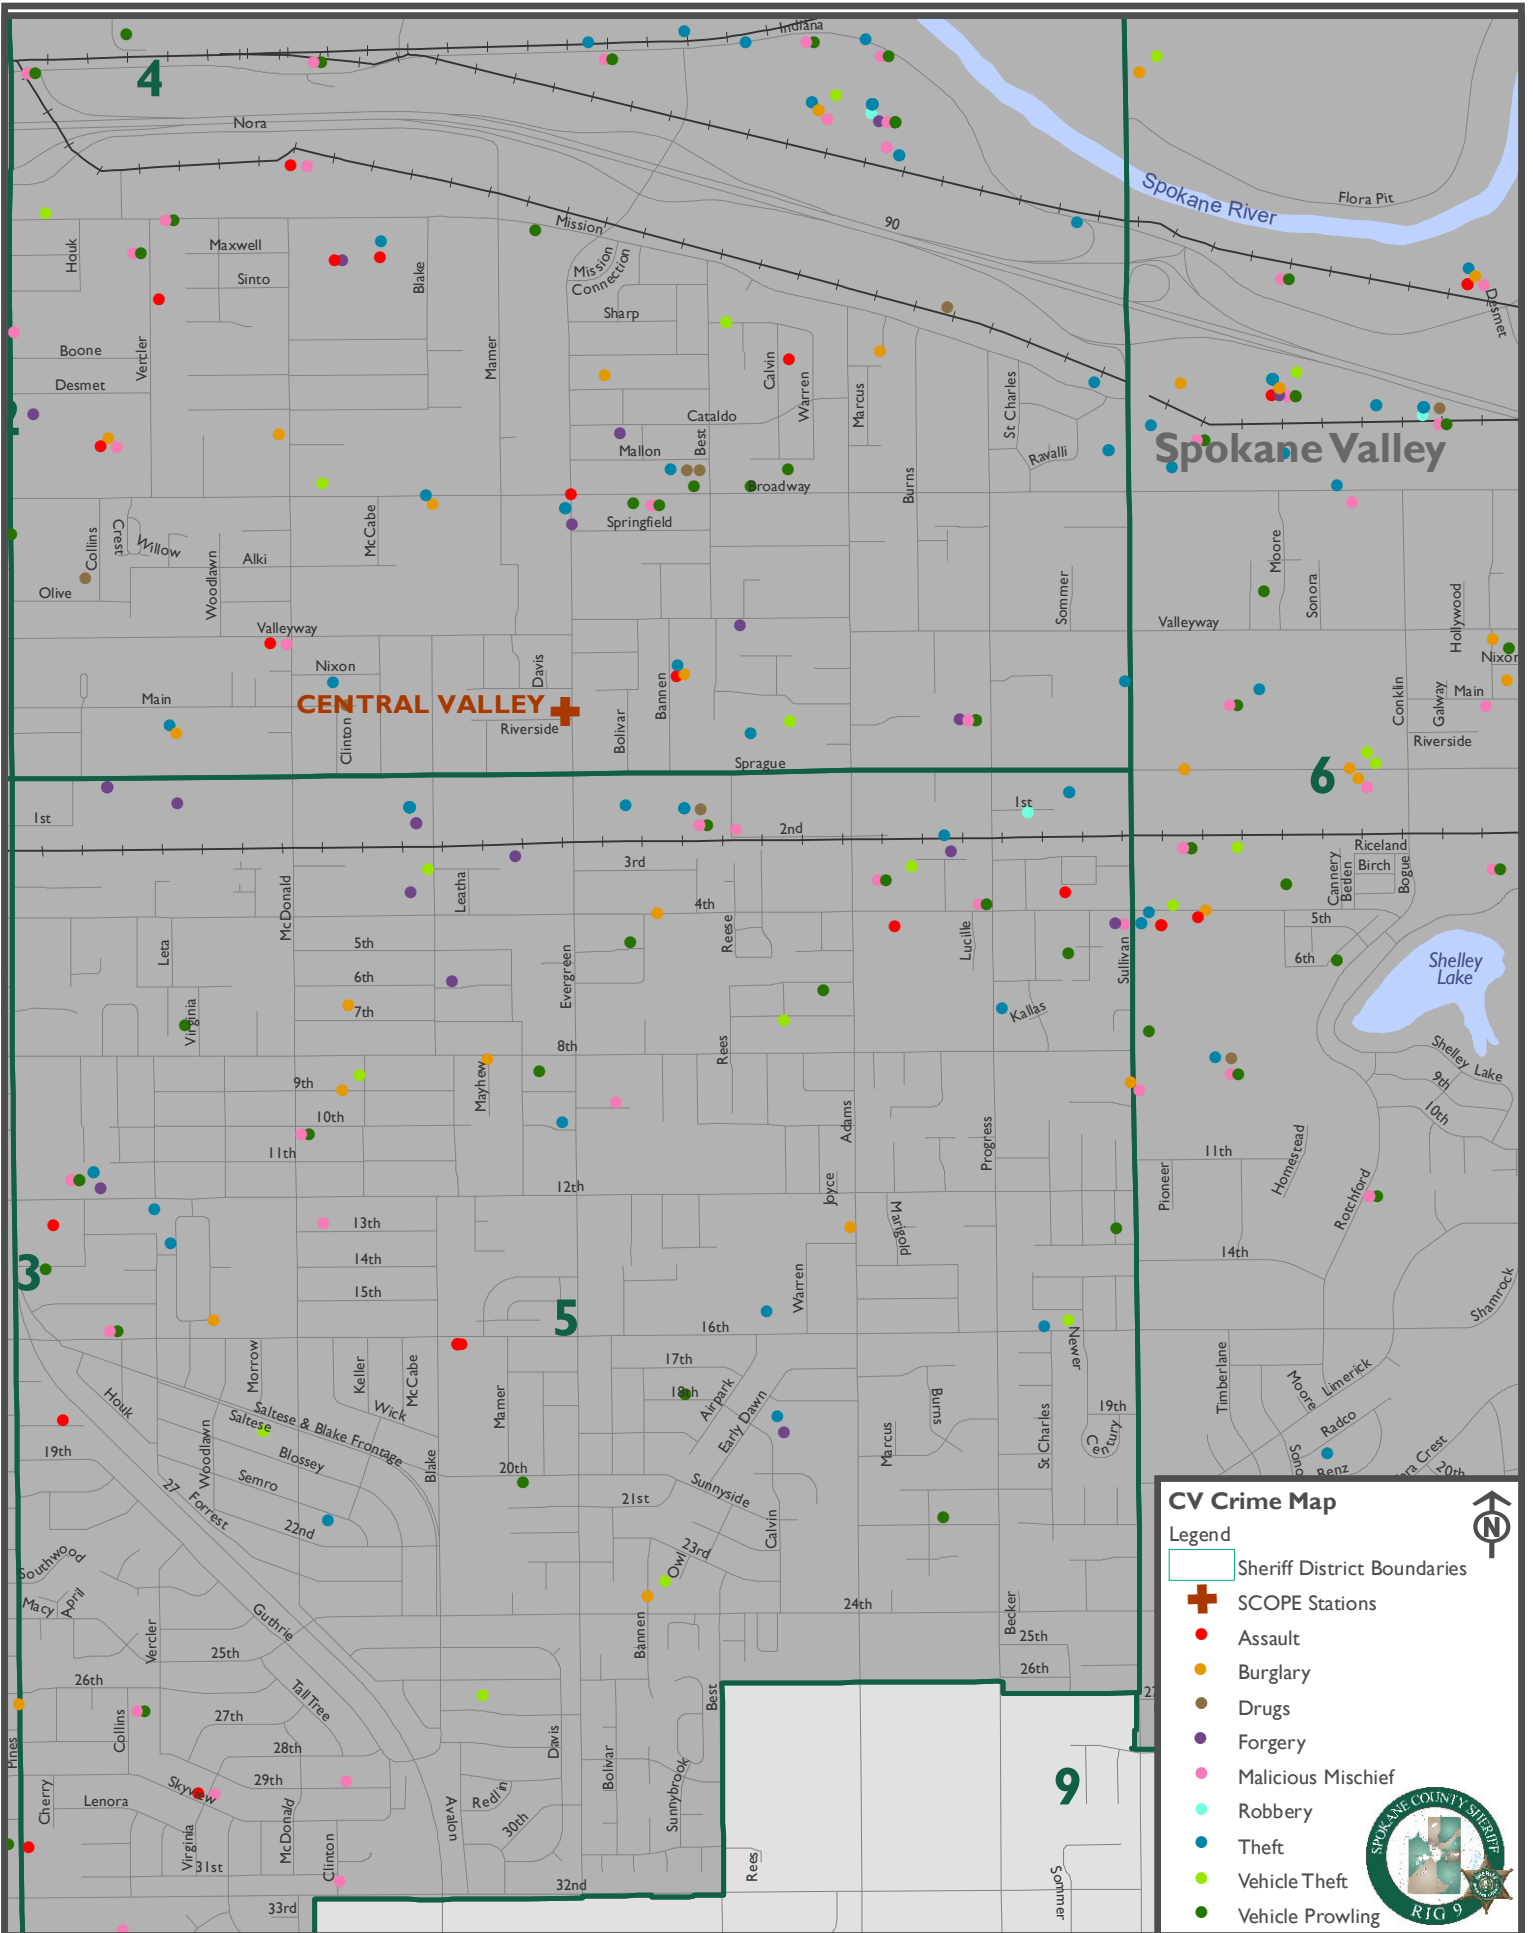

CV Crime Map

Legend

- Sheriff District Boundaries
- + SCOPE Stations
- Assault
- Burglary
- Drugs
- Forgery
- Malicious Mischief
- Robbery
- Theft
- Vehicle Theft
- Vehicle Prowling

April 2016 Crimes

0 0.25 0.5 Miles

Map Produced: 11 May 2016

This map doesn't reflect SCOPE boundaries. It is a Crime Area map only.

Prepared By:
Regional Intelligence Group 9
Spokane County Sheriff