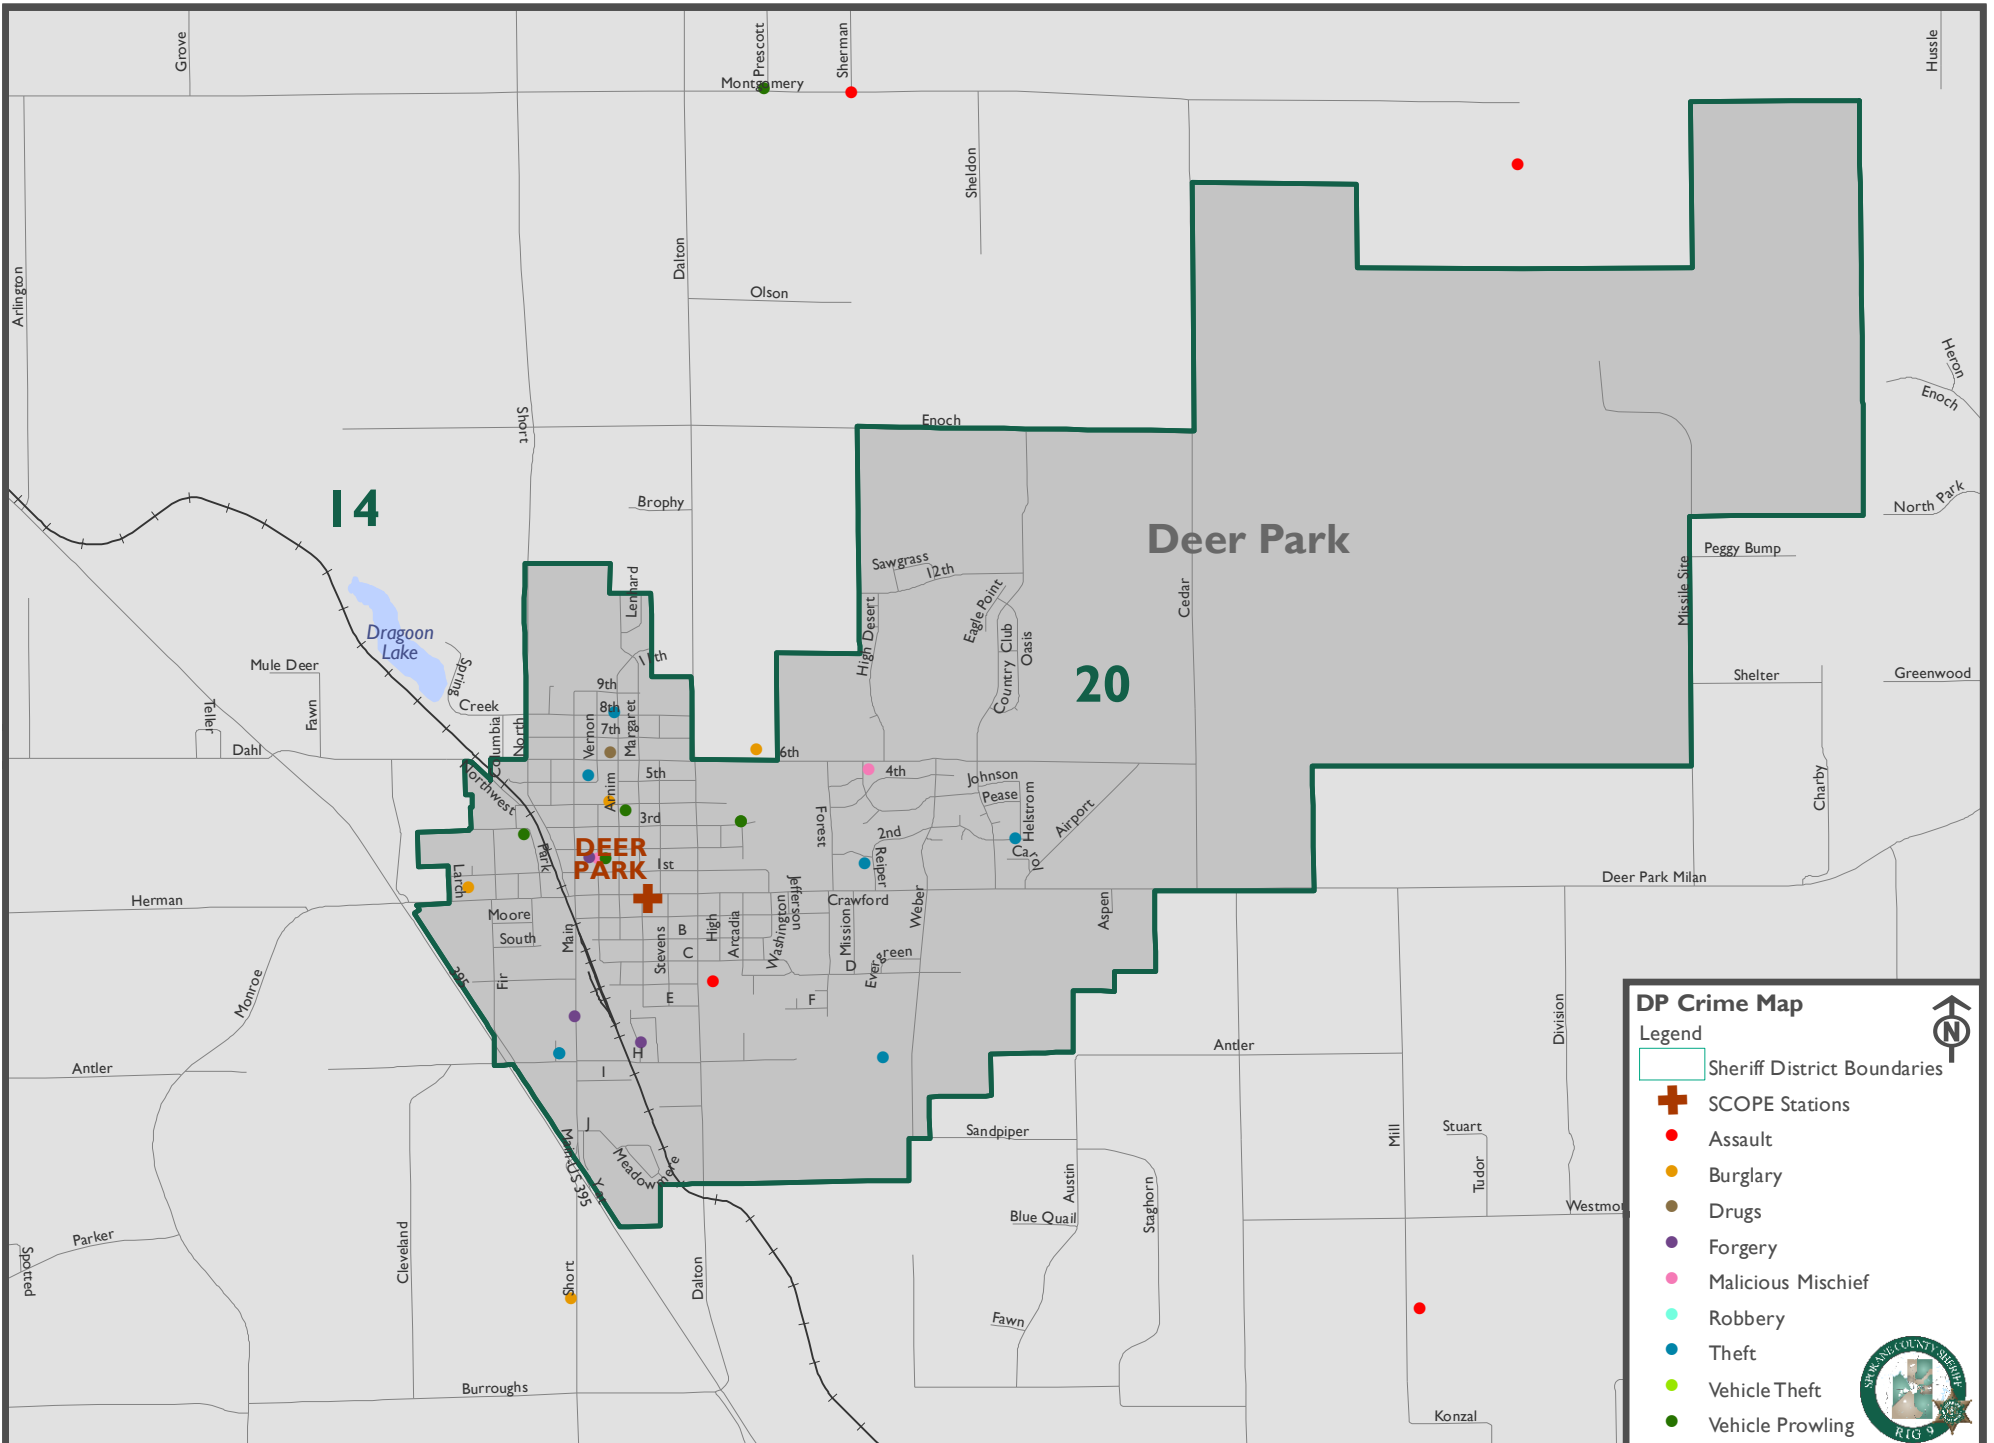

Trentwood Crime Map Legend

- Sheriff District Boundaries
- SCOPE Stations
- Assault
- Burglary
- Drugs
- Forgery
- Malicious Mischief
- Robbery
- Theft
- Vehicle Theft
- Vehicle Prowling

Prepared By:
Regional Intelligence Group 9
Spokane County Sheriff

April 2016 Crimes

This map doesn't reflect SCOPE boundaries. It is a Crime Area map only.

Map Produced: 11 May 2016

West Valley Crime Map

Legend

- Sheriff District Boundaries
- SCOPE Stations
- Assault
- Burglary
- Drugs
- Forgery
- Malicious Mischief
- Robbery
- Theft
- Vehicle Theft
- Vehicle Prowling

Prepared By:
Regional Intelligence Group 9
Spokane County Sheriff

14

20

DEER PARK

Deer Park

DP Crime Map

Legend

- Sheriff District Boundaries
- SCOPE Stations
- Assault
- Burglary
- Drugs
- Forgery
- Malicious Mischief
- Robbery
- Theft
- Vehicle Theft
- Vehicle Prowling

LIBERTY LAKE +

Liberty Lake

East Crime Map

Legend

- Sheriff District Boundaries
- SCOPE Stations
- Assault
- Burglary
- Drugs
- Forgery
- Malicious Mischief
- Robbery
- Theft
- Vehicle Theft
- Vehicle Prowling