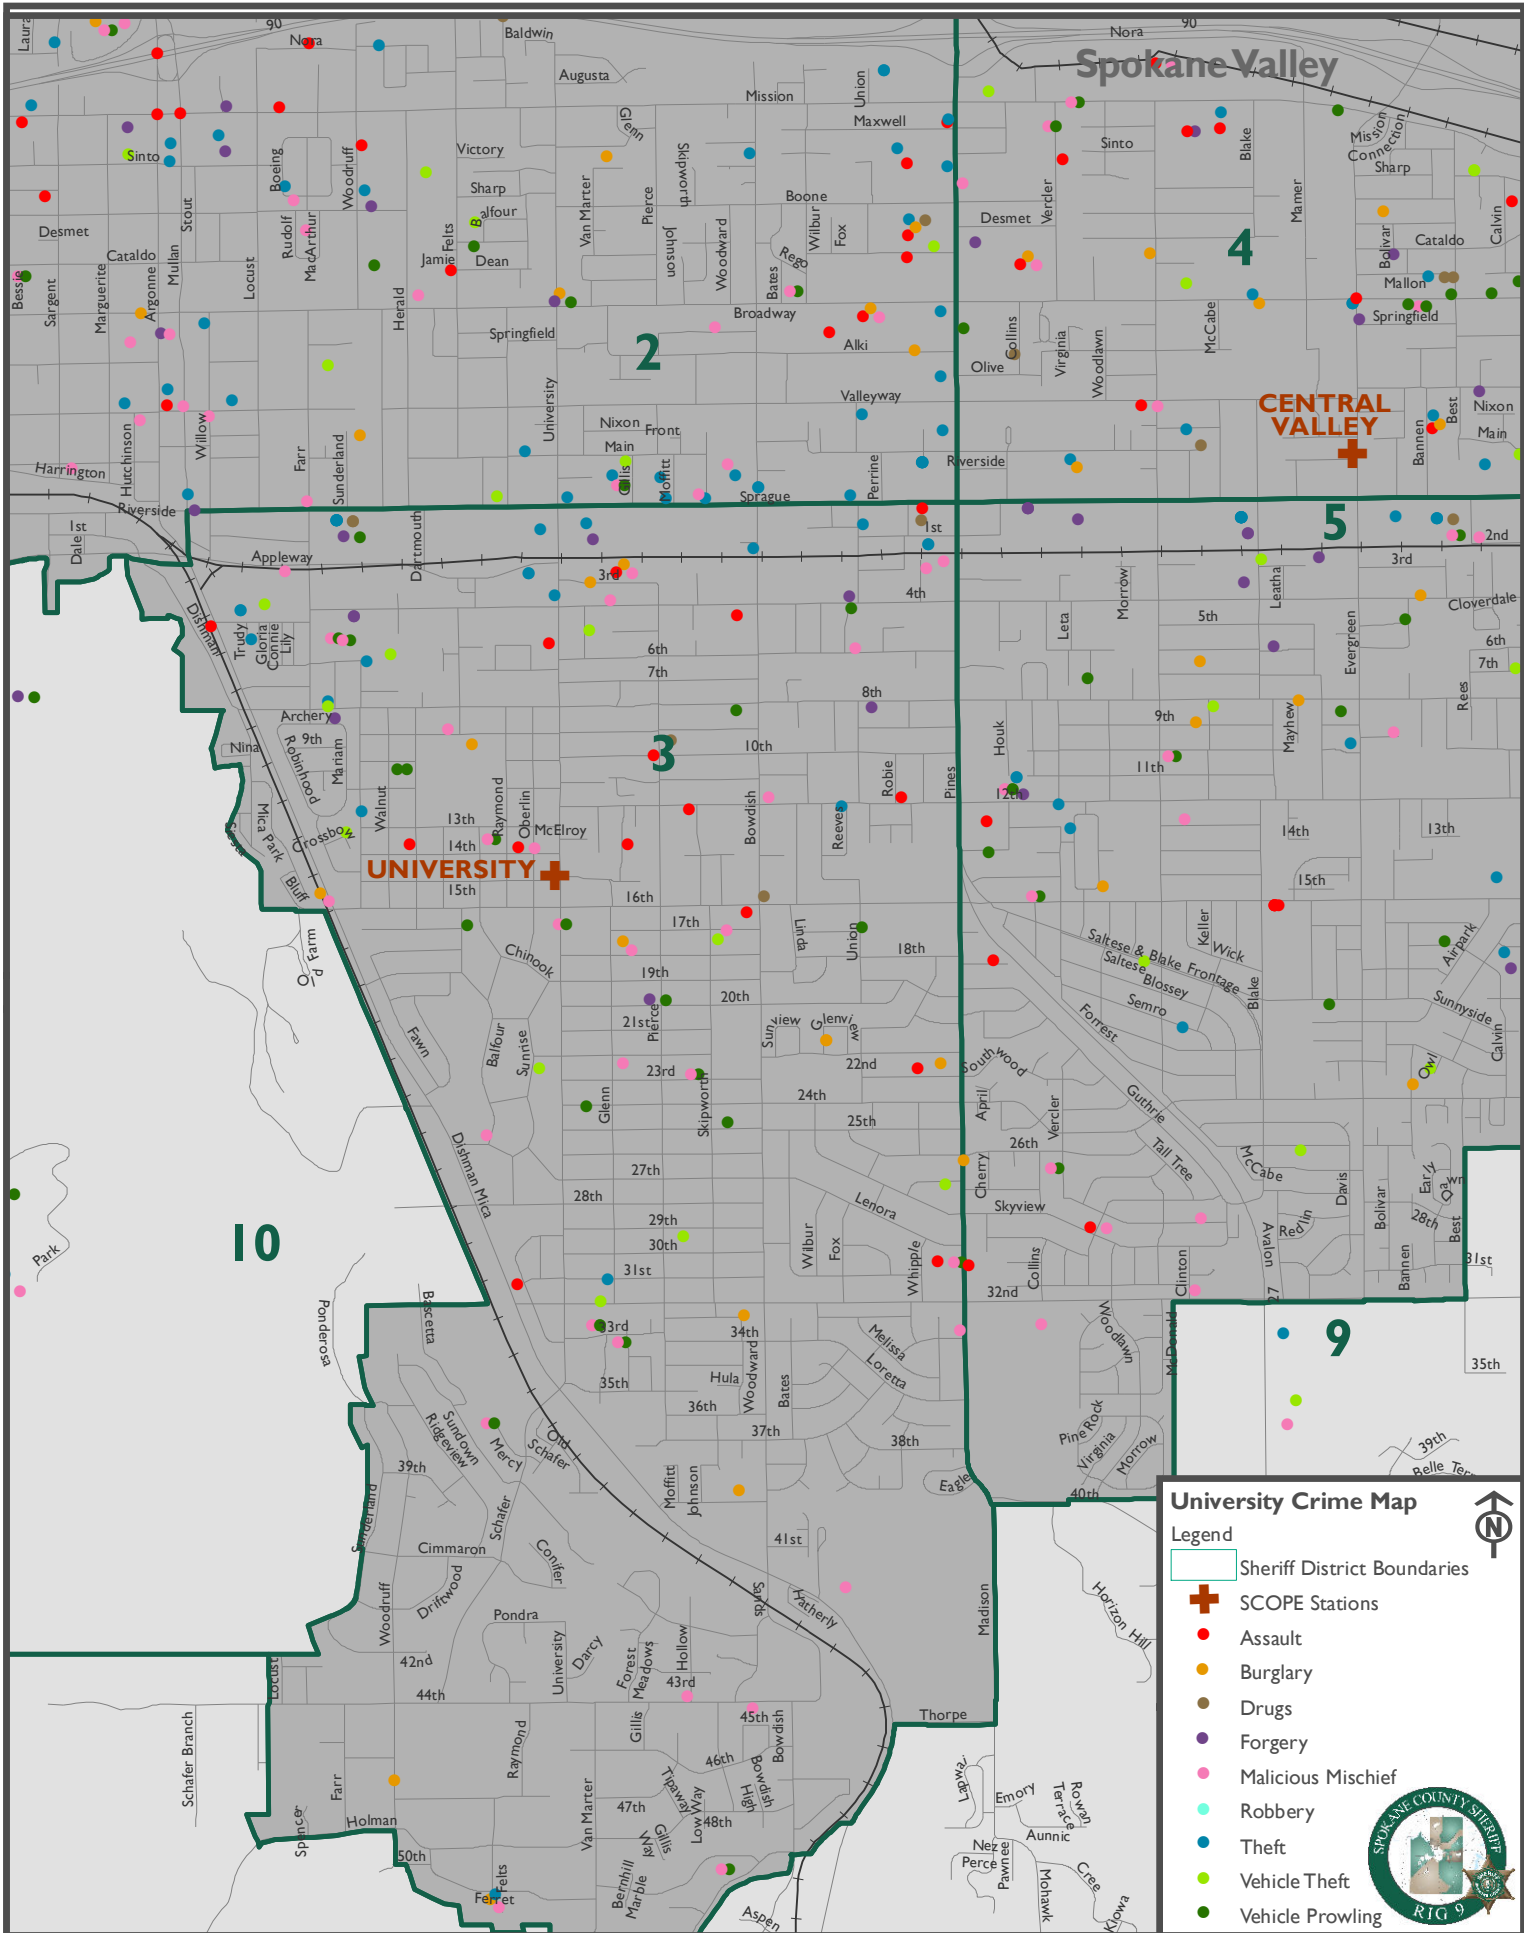

April 2016 Crimes

0 0.25 0.5 Miles
Map Produced: 11 May 2016

This map doesn't reflect SCOPE boundaries. It is a Crime Area map only.

University Crime Map

Legend

- Sheriff District Boundaries
- SCOPE Stations
- Assault
- Burglary
- Drugs
- Forgery
- Malicious Mischief
- Robbery
- Theft
- Vehicle Theft
- Vehicle Prowling

Prepared By:
Regional Intelligence Group 9
Spokane County Sheriff