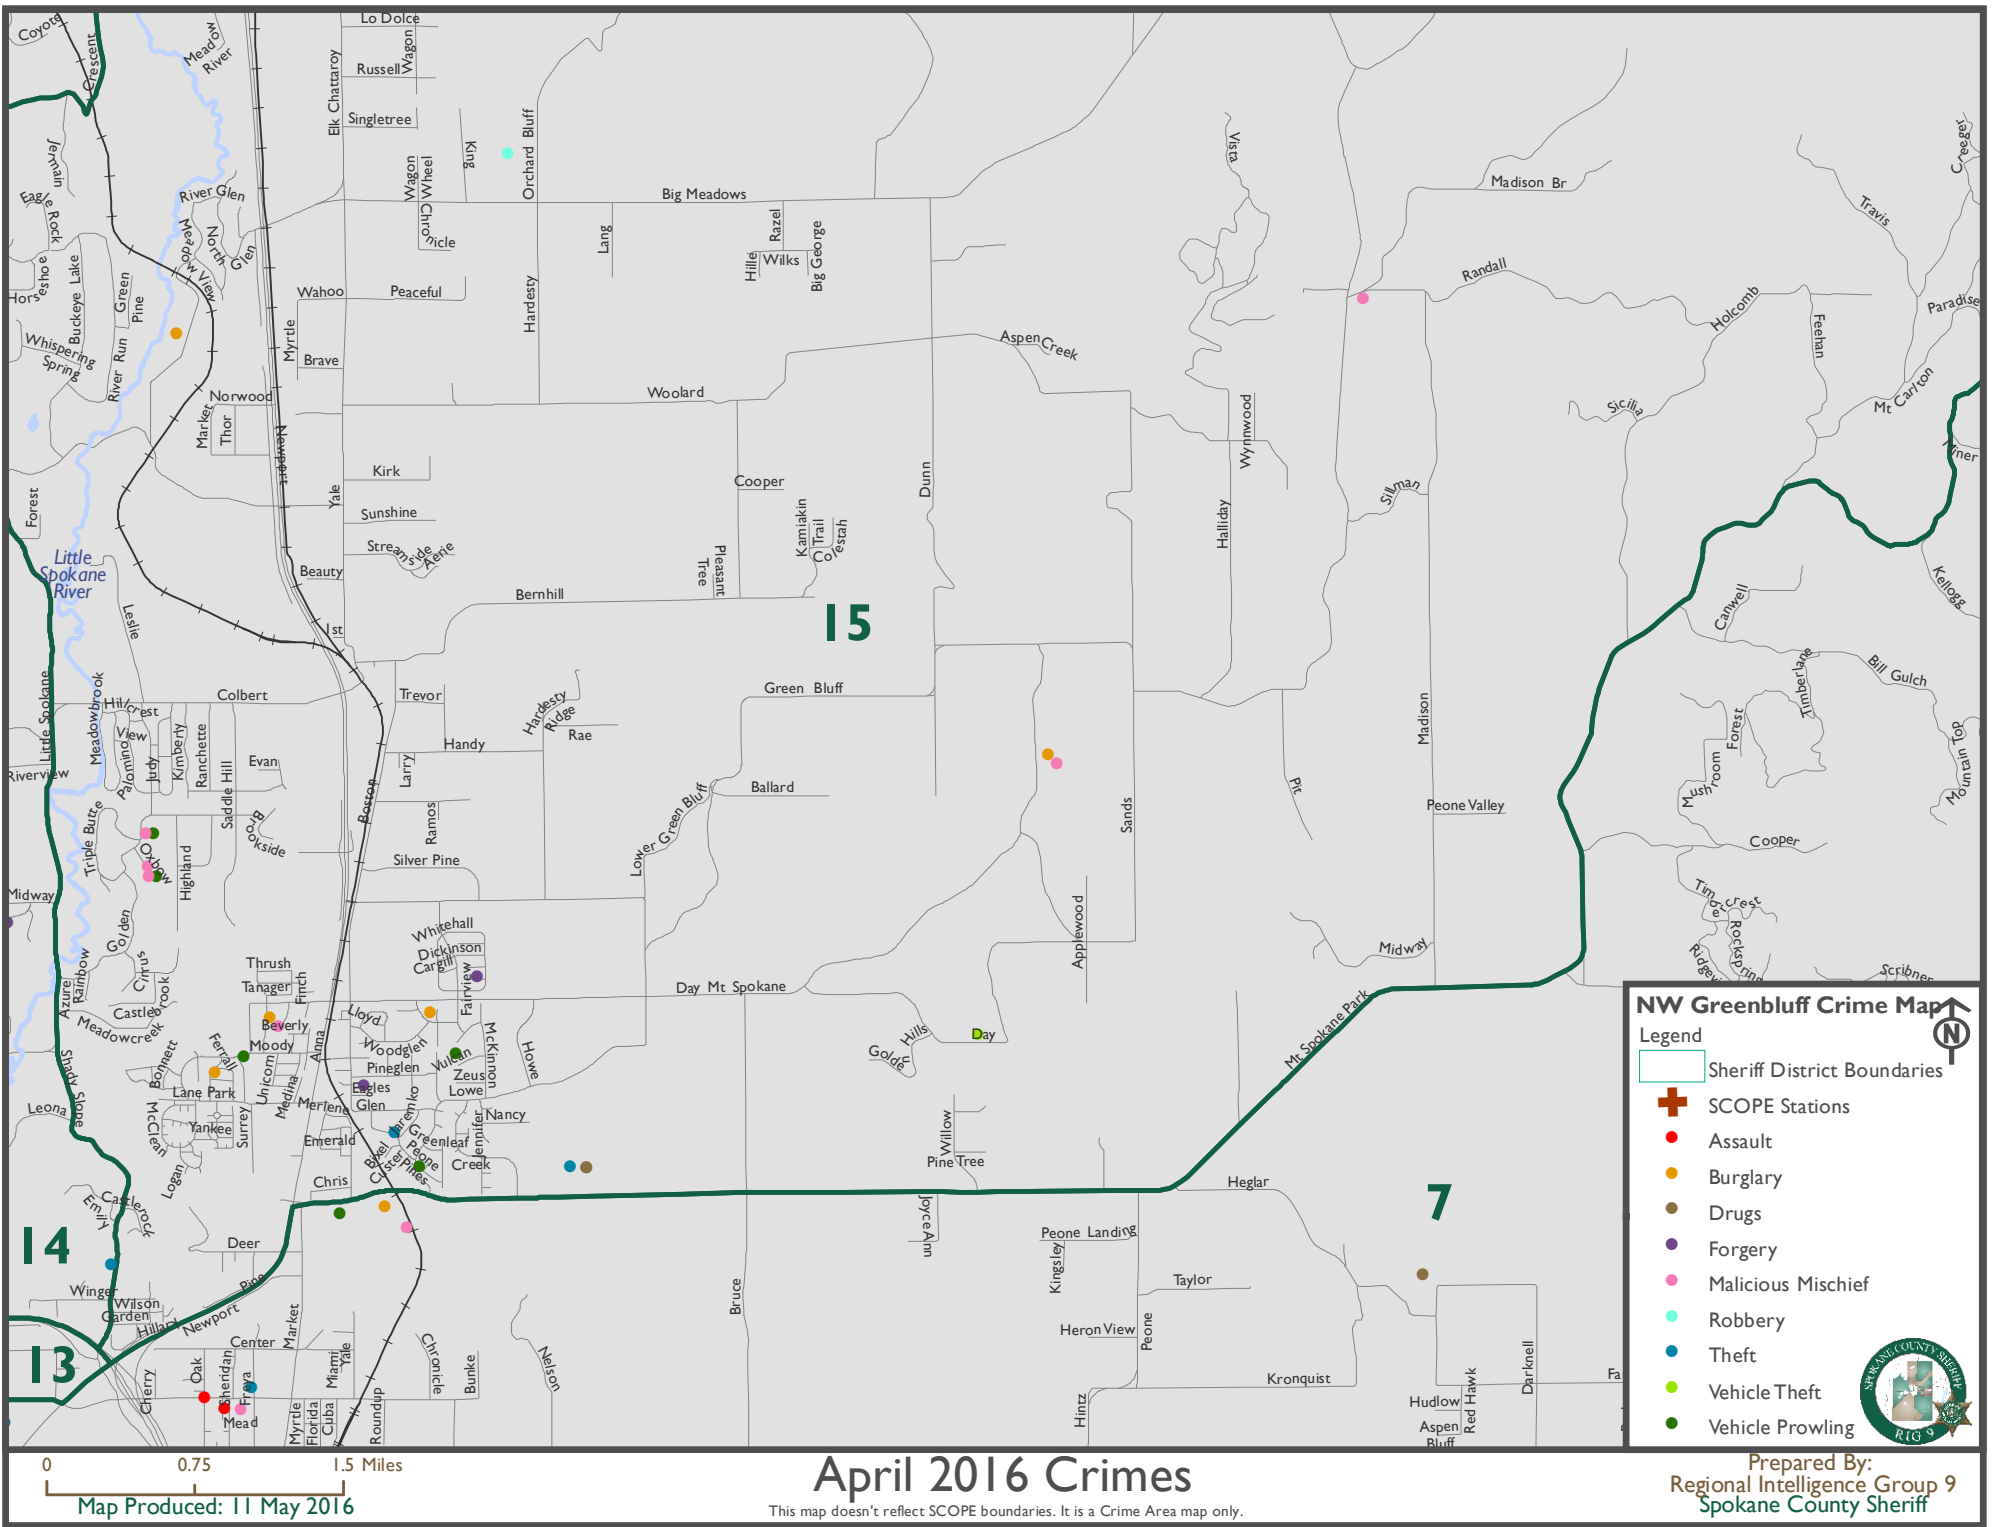

Newman Lake Crime Map

- Legend
- Sheriff District Boundaries
 - SCOPE Stations
 - Assault
 - Burglary
 - Drugs
 - Forgery
 - Malicious Mischief
 - Robbery
 - Theft
 - Vehicle Theft
 - Vehicle Prowling

April 2016 Crimes

This map doesn't reflect SCOPE boundaries. It is a Crime Area map only.

Prepared By:
Regional Intelligence Group 9
Spokane County Sheriff

Map Produced: 11 May 2016

North Crime Map

Legend

- Sheriff District Boundaries
- SCOPE Stations
- Assault
- Burglary
- Drugs
- Forgery
- Malicious Mischief
- Robbery
- Theft
- Vehicle Theft
- Vehicle Prowling

0 0.75 1.5 Miles

Map Produced: 11 May 2016

April 2016 Crimes

This map doesn't reflect SCOPE boundaries. It is a Crime Area map only.

Prepared By:
Regional Intelligence Group 9
Spokane County Sheriff

NW Greenbluff Crime Map

Legend

- Sheriff District Boundaries
- SCOPE Stations
- Assault
- Burglary
- Drugs
- Forgery
- Malicious Mischief
- Robbery
- Theft
- Vehicle Theft
- Vehicle Prowling

0 0.75 1.5 Miles
 Map Produced: 11 May 2016