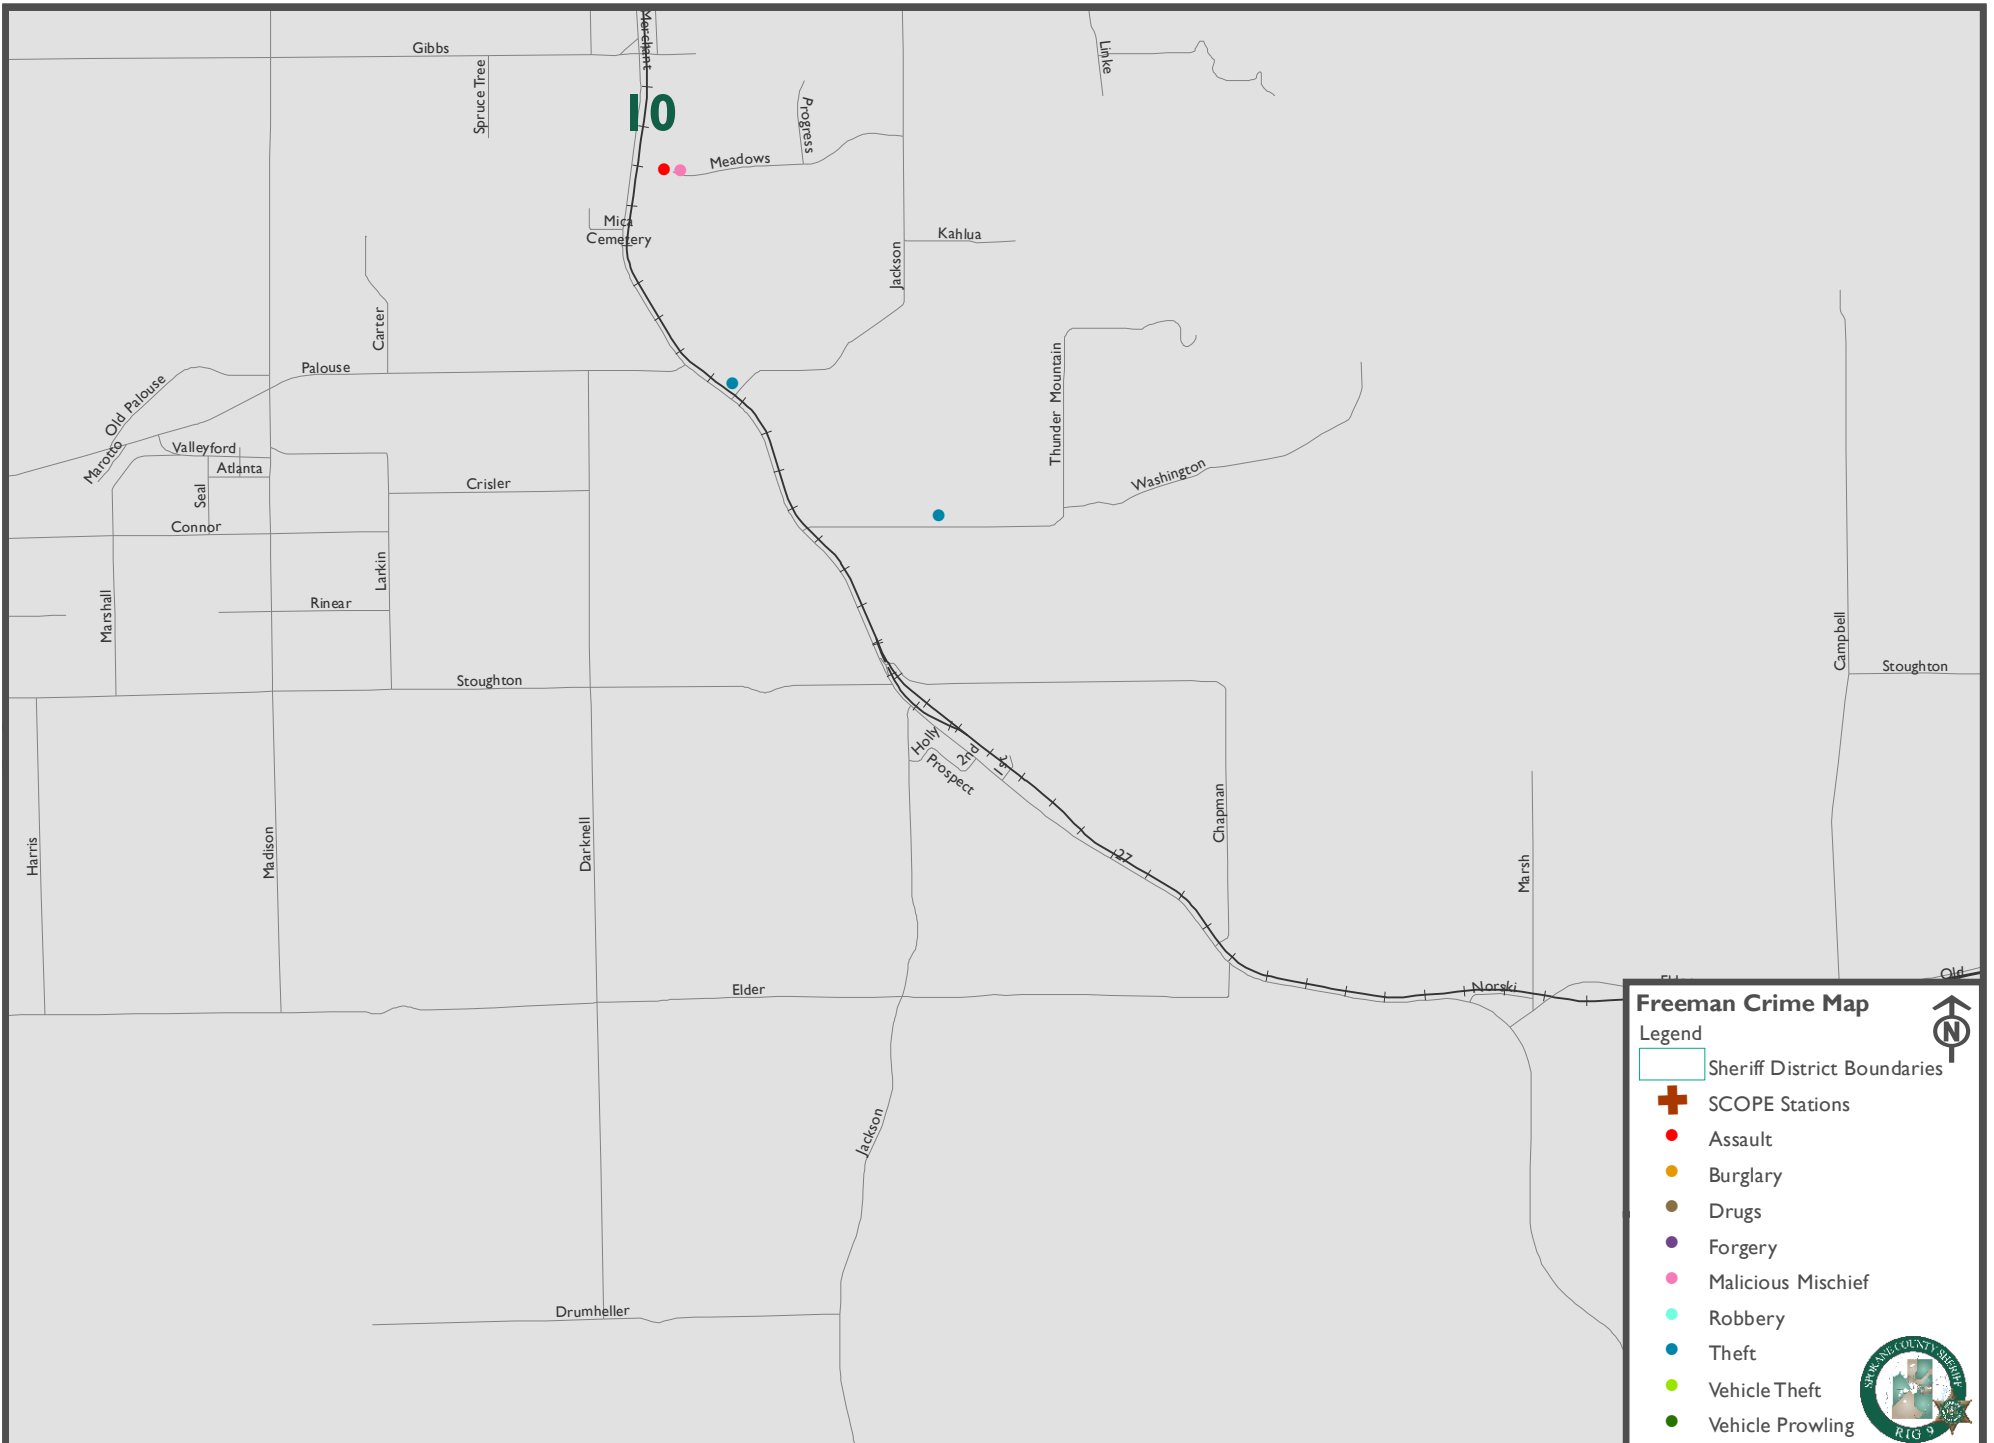

0 0.5 1 Miles

Map Produced: 11 May 2016

April 2016 Crimes

This map doesn't reflect SCOPE boundaries. It is a Crime Area map only.

Freeman Crime Map

Legend

- Sheriff District Boundaries
- SCOPE Stations
- Assault
- Burglary
- Drugs
- Forgery
- Malicious Mischief
- Robbery
- Theft
- Vehicle Theft
- Vehicle Prowling

Prepared By:
Regional Intelligence Group 9
Spokane County Sheriff