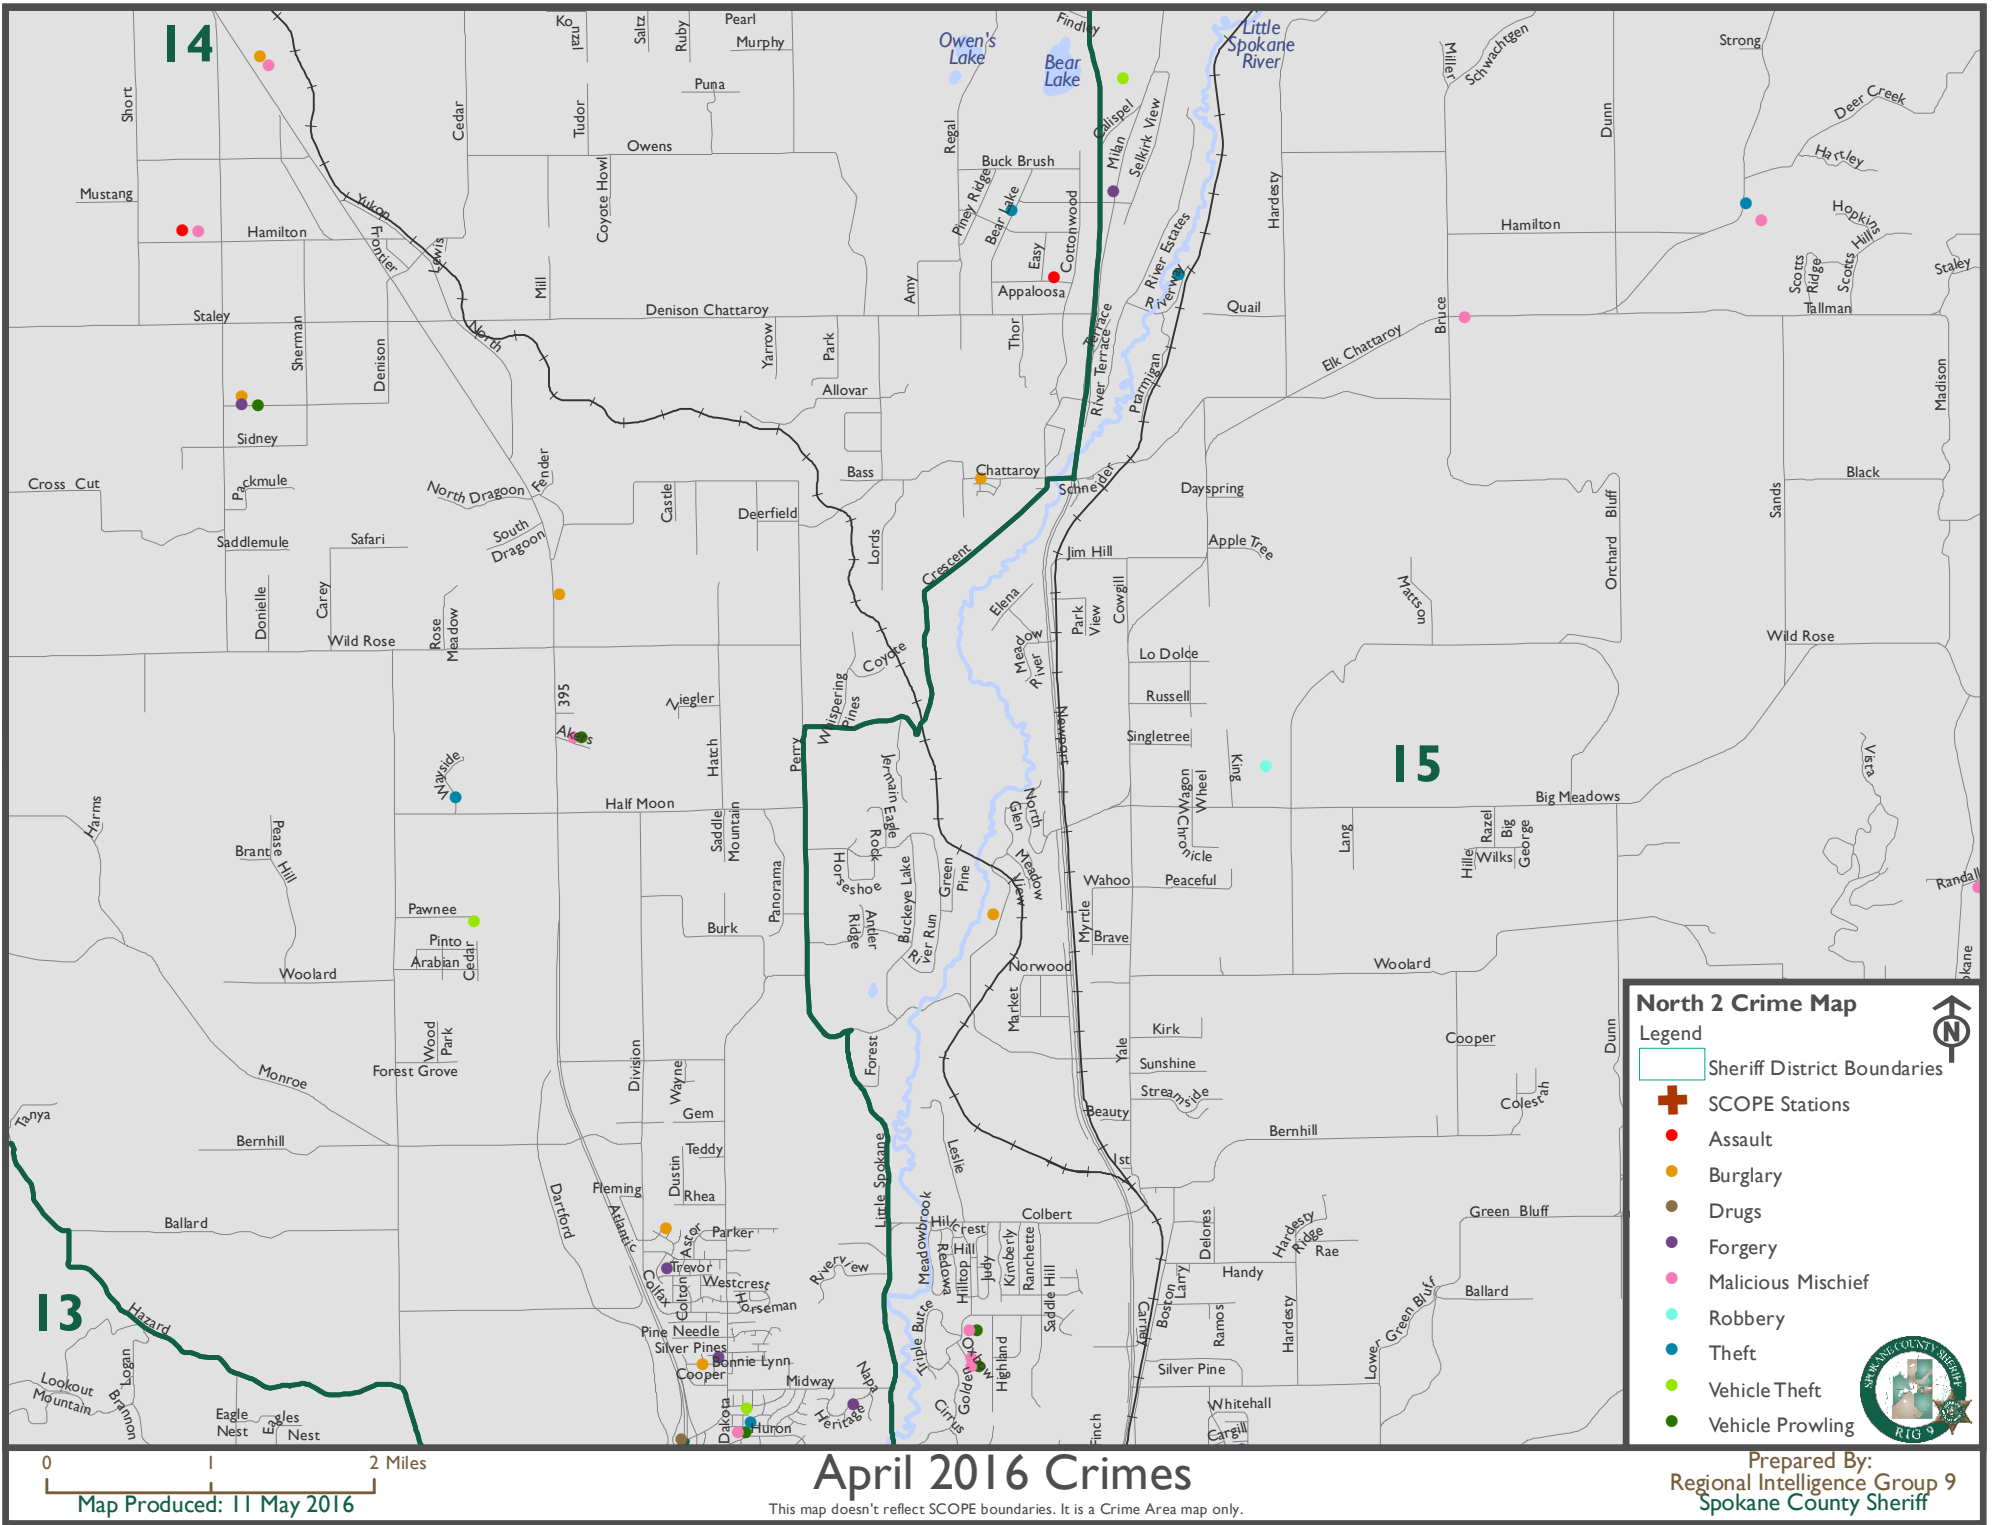

14

15

13

North 2 Crime Map

Legend

- Sheriff District Boundaries
- SCOPE Stations
- Assault
- Burglary
- Drugs
- Forgery
- Malicious Mischief
- Robbery
- Theft
- Vehicle Theft
- Vehicle Prowling

April 2016 Crimes

This map doesn't reflect SCOPE boundaries. It is a Crime Area map only.

Prepared By:
Regional Intelligence Group 9
Spokane County Sheriff

0 1 2 Miles
Map Produced: 11 May 2016