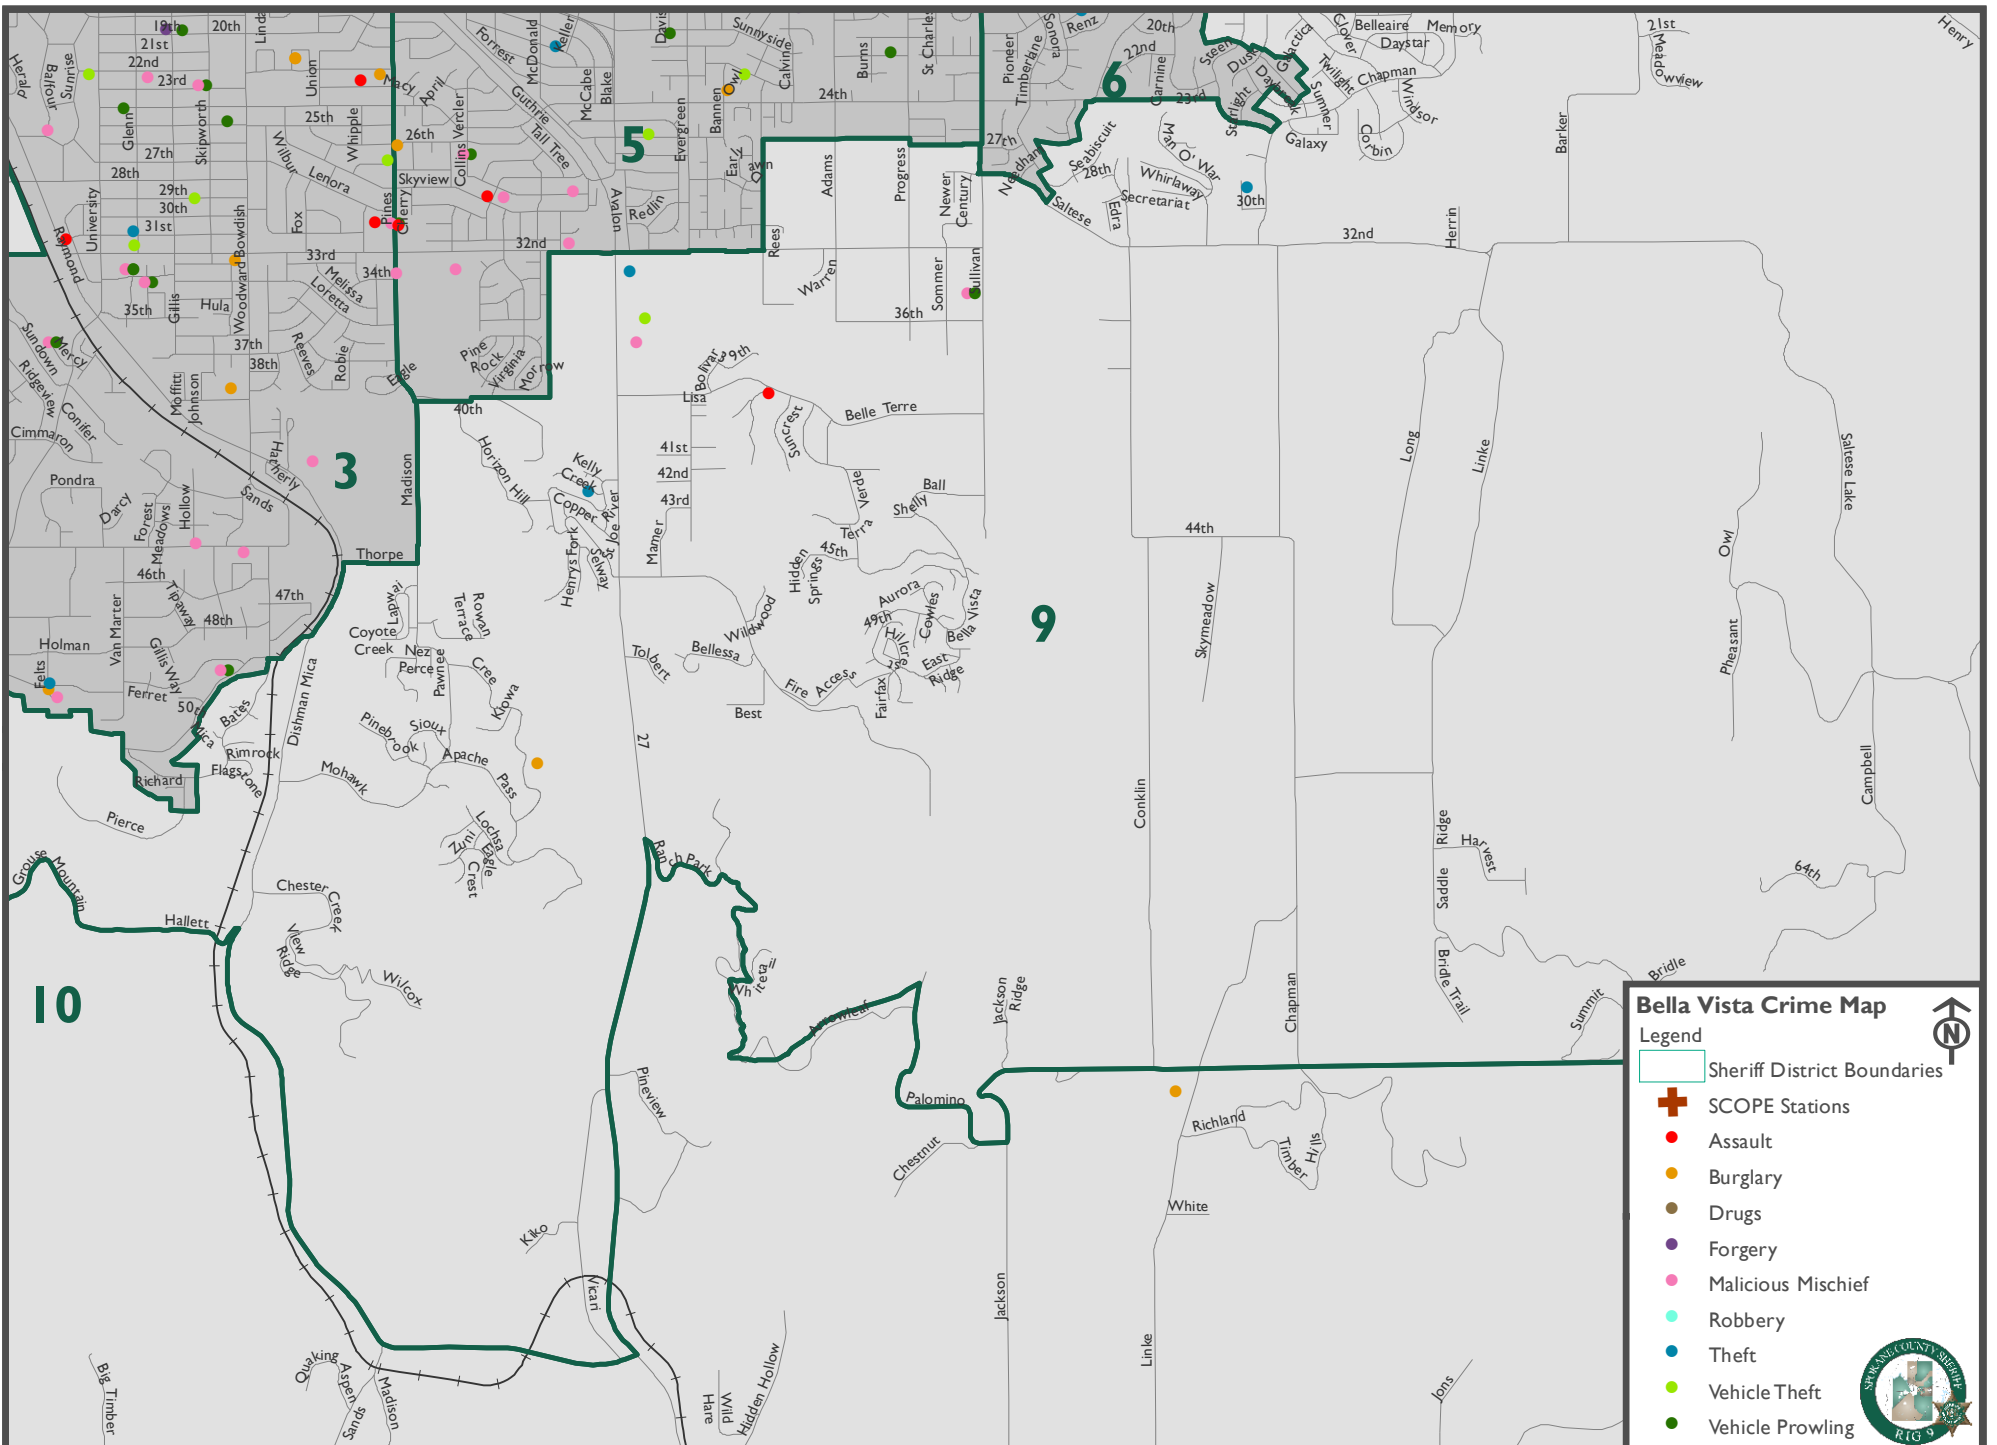

Legend

- Sheriff District Boundaries
- SCOPE Stations
- Assault
- Burglary
- Drugs
- Forgery
- Malicious Mischief
- Robbery
- Theft
- Vehicle Theft
- Vehicle Prowling

0 0.45 0.9 Miles

Map Produced: 11 May 2016

April 2016 Crimes

This map doesn't reflect SCOPE boundaries. It is a Crime Area map only.

Prepared By:
Regional Intelligence Group 9
Spokane County Sheriff

AH Area Crime Map

Legend

- Sheriff District Boundaries
- SCOPE Stations
- Assault
- Burglary
- Drugs
- Forgery
- Malicious Mischief
- Robbery
- Theft
- Vehicle Theft
- Vehicle Prowling

0 0.5 1 Miles
 Map Produced: 11 May 2016

April 2016 Crimes

This map doesn't reflect SCOPE boundaries. It is a Crime Area map only.

Prepared By:
 Regional Intelligence Group 9
 Spokane County Sheriff

Bella Vista Crime Map

Legend

- Sheriff District Boundaries
- SCOPE Stations
- Assault
- Burglary
- Drugs
- Forgery
- Malicious Mischief
- Robbery
- Theft
- Vehicle Theft
- Vehicle Prowling

0 0.5 1 Miles
 Map Produced: 11 May 2016