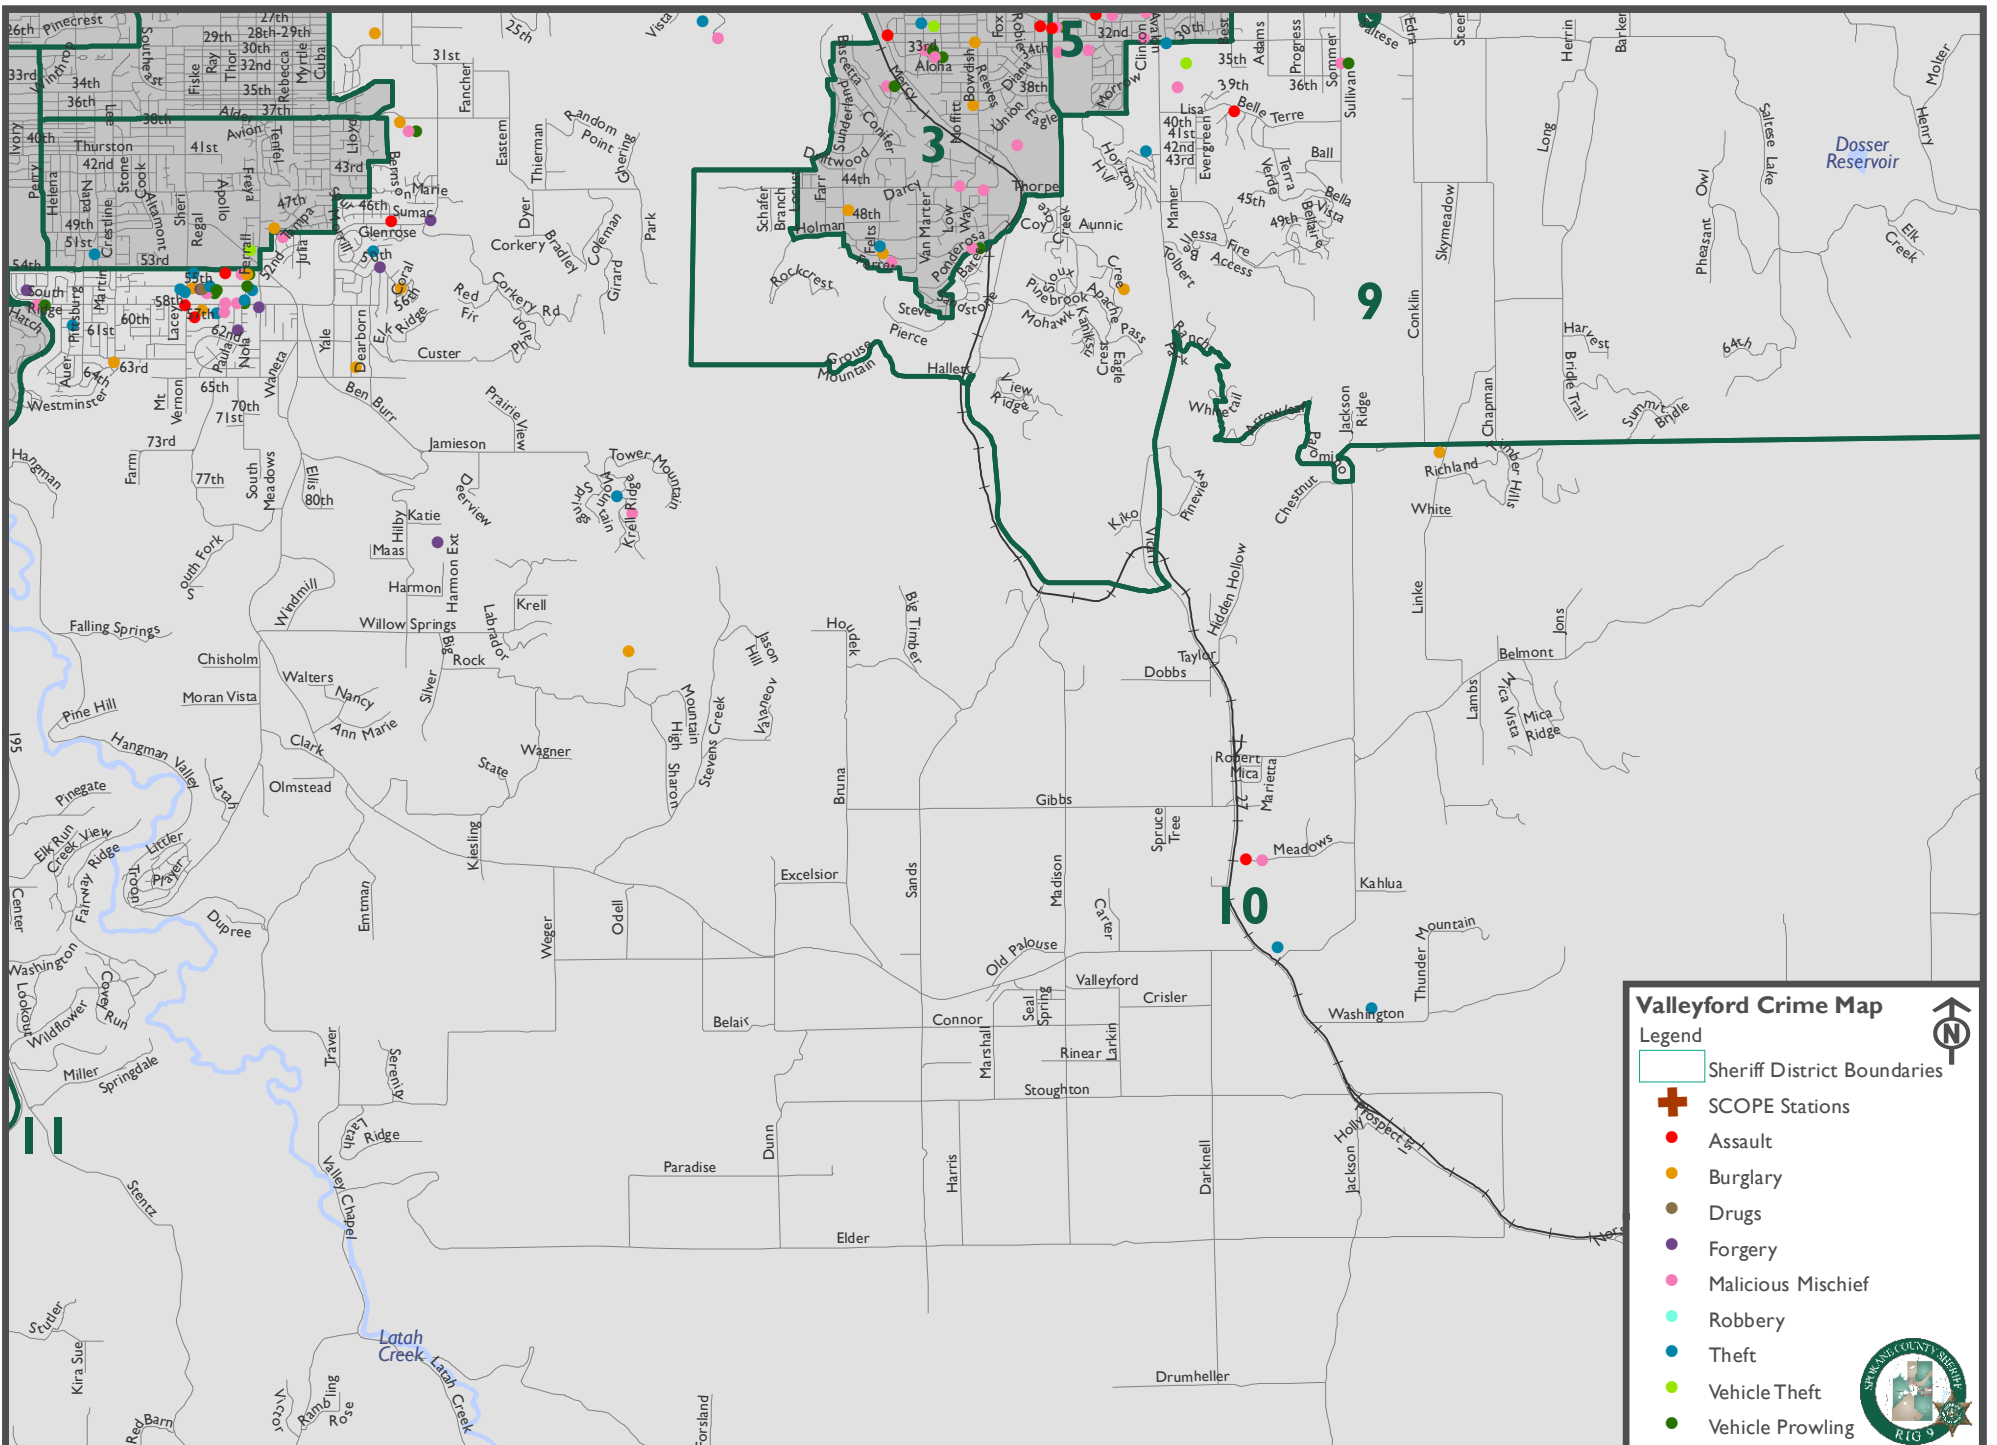

0 1 2 Miles
Map Produced: 11 May 2016

April 2016 Crimes

This map doesn't reflect SCOPE boundaries. It is a Crime Area map only.

Valleyford Crime Map

Legend

- Sheriff District Boundaries
- SCOPE Stations
- Assault
- Burglary
- Drugs
- Forgery
- Malicious Mischief
- Robbery
- Theft
- Vehicle Theft
- Vehicle Prowling

Prepared By:
Regional Intelligence Group 9
Spokane County Sheriff