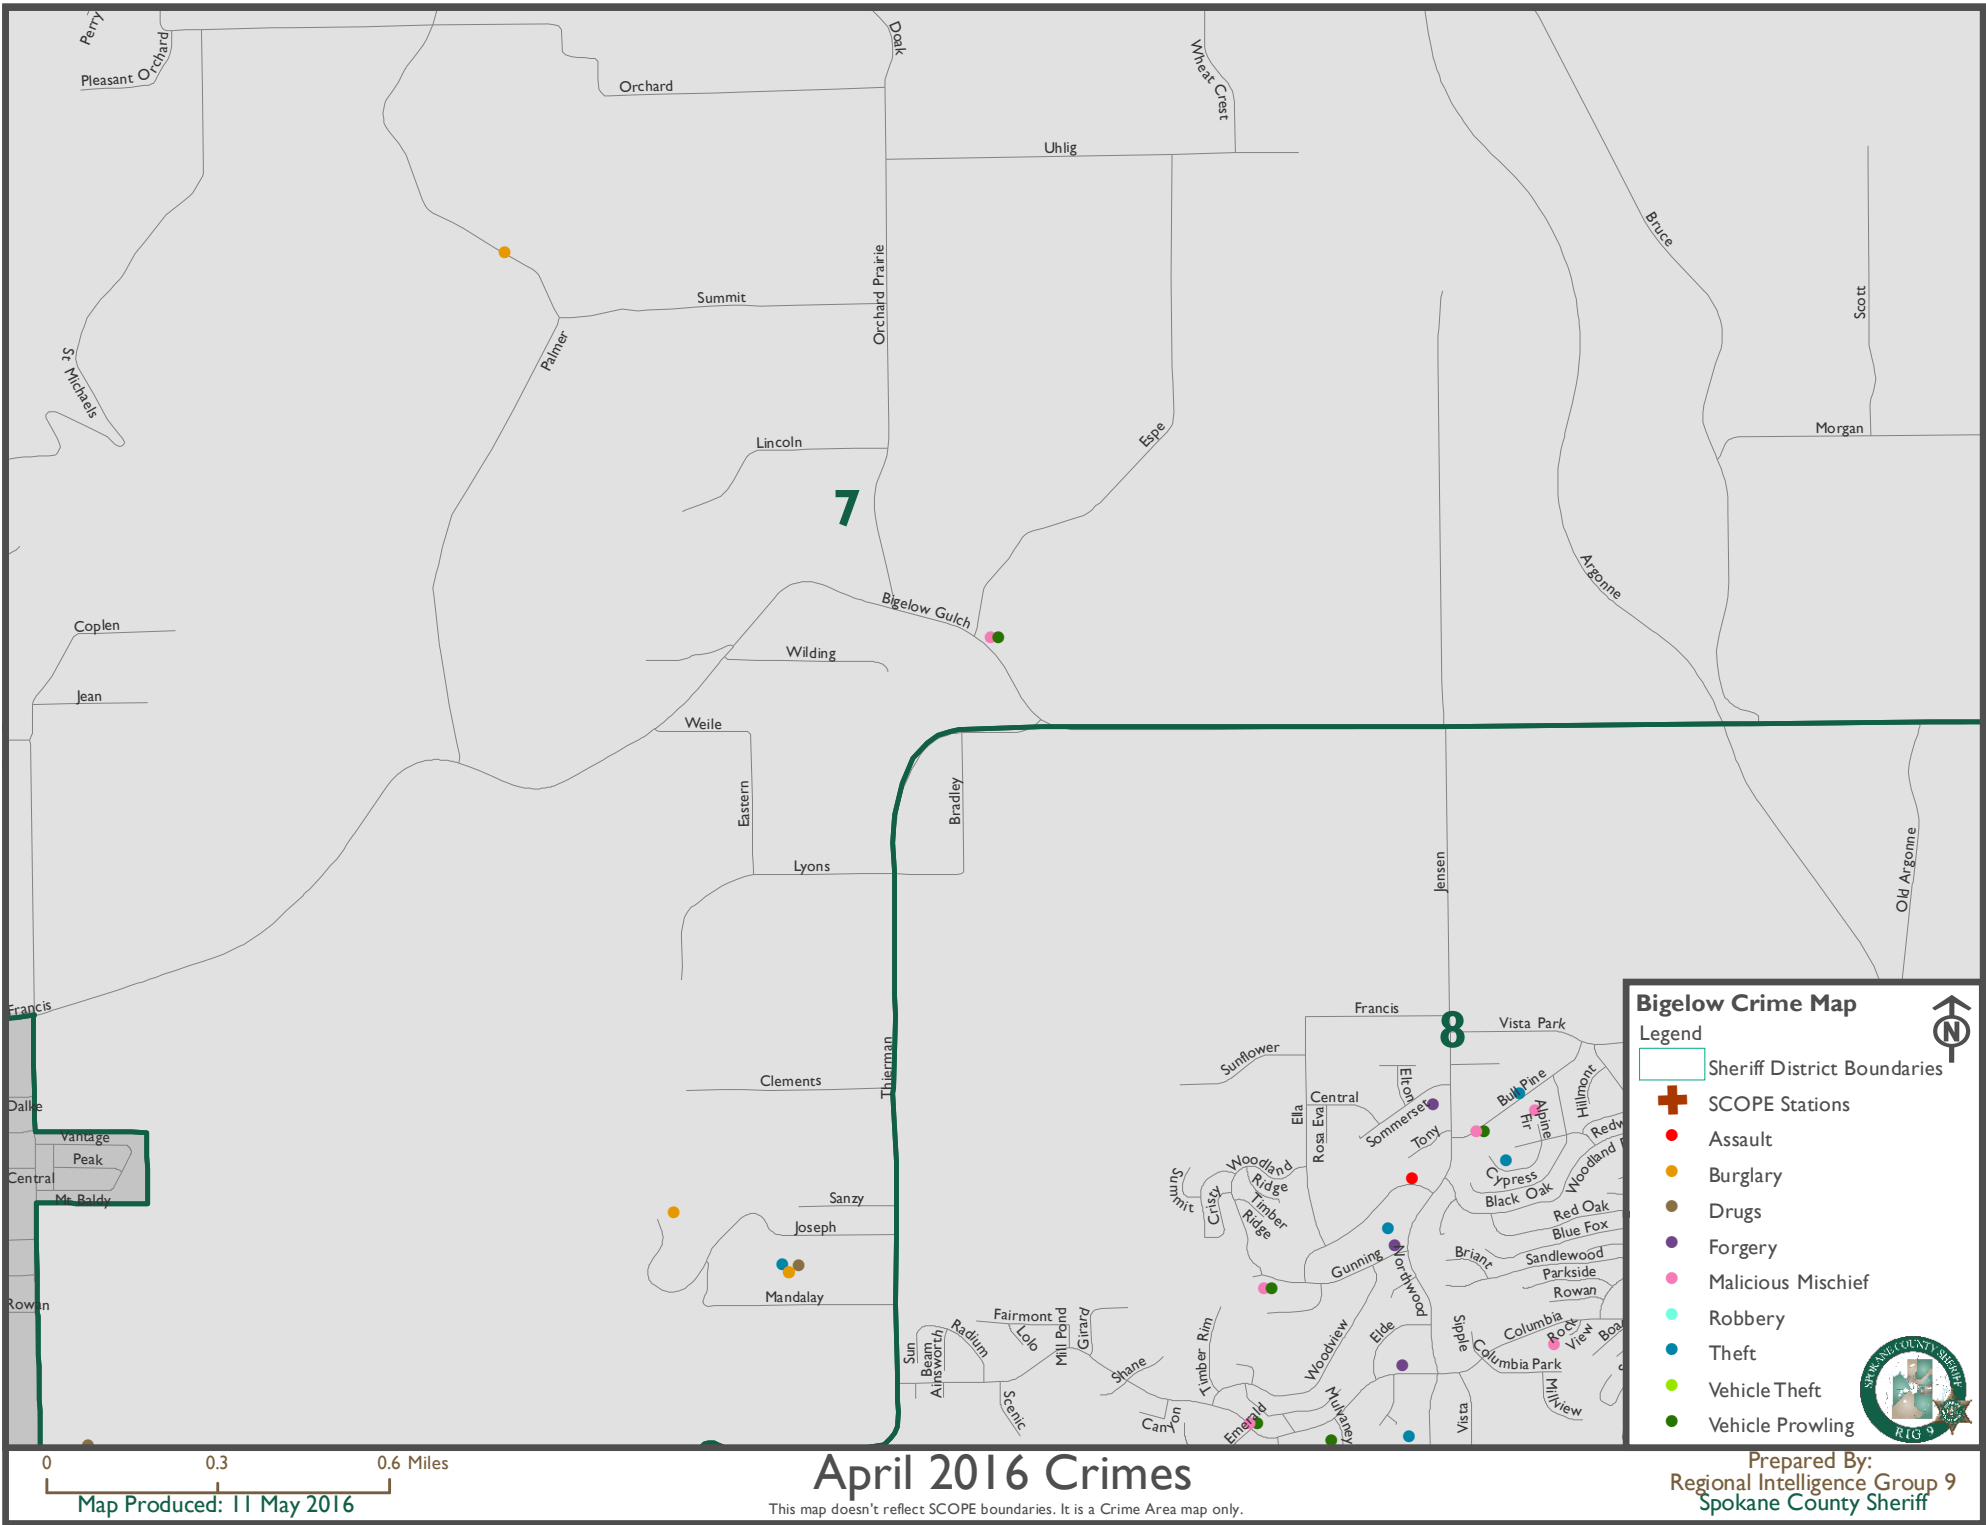

AH Crime Map

Legend

- Sheriff District Boundaries
- SCOPE Stations
- Assault
- Burglary
- Drugs
- Forgery
- Malicious Mischief
- Robbery
- Theft
- Vehicle Theft
- Vehicle Prowling

0 0.425 0.85 Miles
 Map Produced: 11 May 2016

April 2016 Crimes

This map doesn't reflect SCOPE boundaries. It is a Crime Area map only.

Prepared By:
 Regional Intelligence Group 9
 Spokane County Sheriff

7

Bigelow Crime Map

Legend

- Sheriff District Boundaries
- SCOPE Stations
- Assault
- Burglary
- Drugs
- Forgery
- Malicious Mischief
- Robbery
- Theft
- Vehicle Theft
- Vehicle Prowling

0 0.3 0.6 Miles

Map Produced: 11 May 2016

April 2016 Crimes

This map doesn't reflect SCOPE boundaries. It is a Crime Area map only.

Prepared By:
Regional Intelligence Group 9
Spokane County Sheriff

Edgcliff Crime Map

LIBERTY LAKE +

Liberty Lake

East Crime Map

Legend

- Sheriff District Boundaries
- SCOPE Stations
- Assault
- Burglary
- Drugs
- Forgery
- Malicious Mischief
- Robbery
- Theft
- Vehicle Theft
- Vehicle Prowling