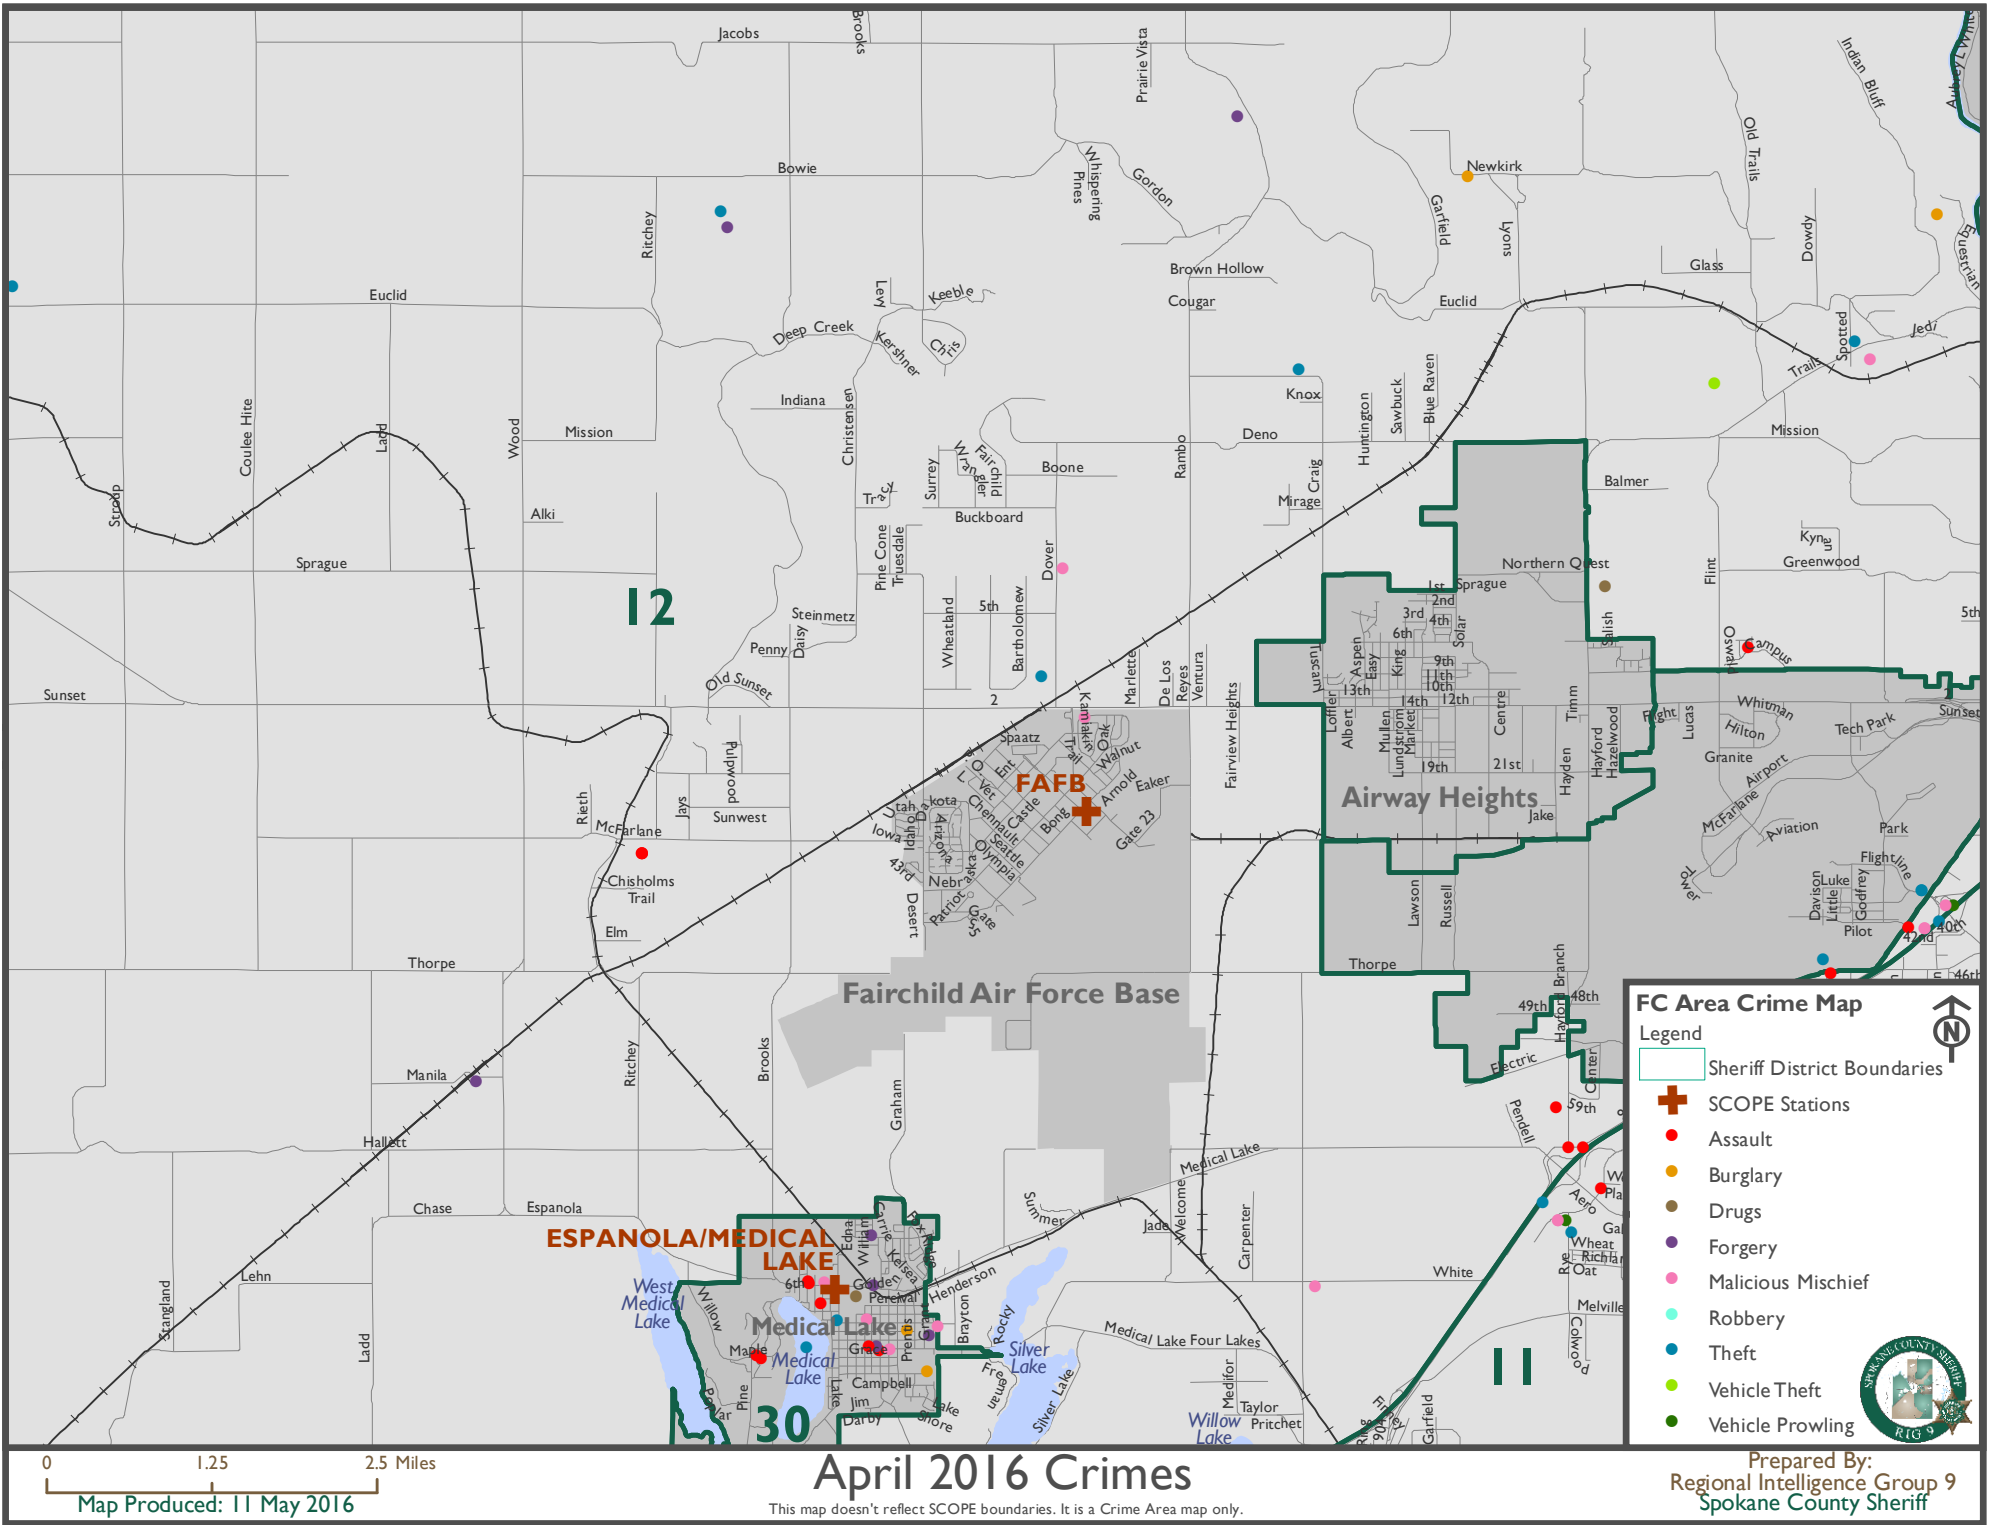

12

Airway Heights

Fairchild Air Force Base

FAB

ESPANOLA/MEDICAL LAKE

30

FC Area Crime Map

1. Legend
2. Sheriff District Boundaries
   - SCOPE Stations
   - Assault
   - Burglary
   - Drugs
   - Forgery
   - Malicious Mischief
   - Robbery
   - Theft
   - Vehicle Theft
   - Vehicle Prowling

April 2016 Crimes

This map doesn't reflect SCOPE boundaries. It is a Crime Area map only.

Prepared By:
Regional Intelligence Group 9
Spokane County Sheriff

0 1.25 2.5 Miles

Map Produced: 11 May 2016