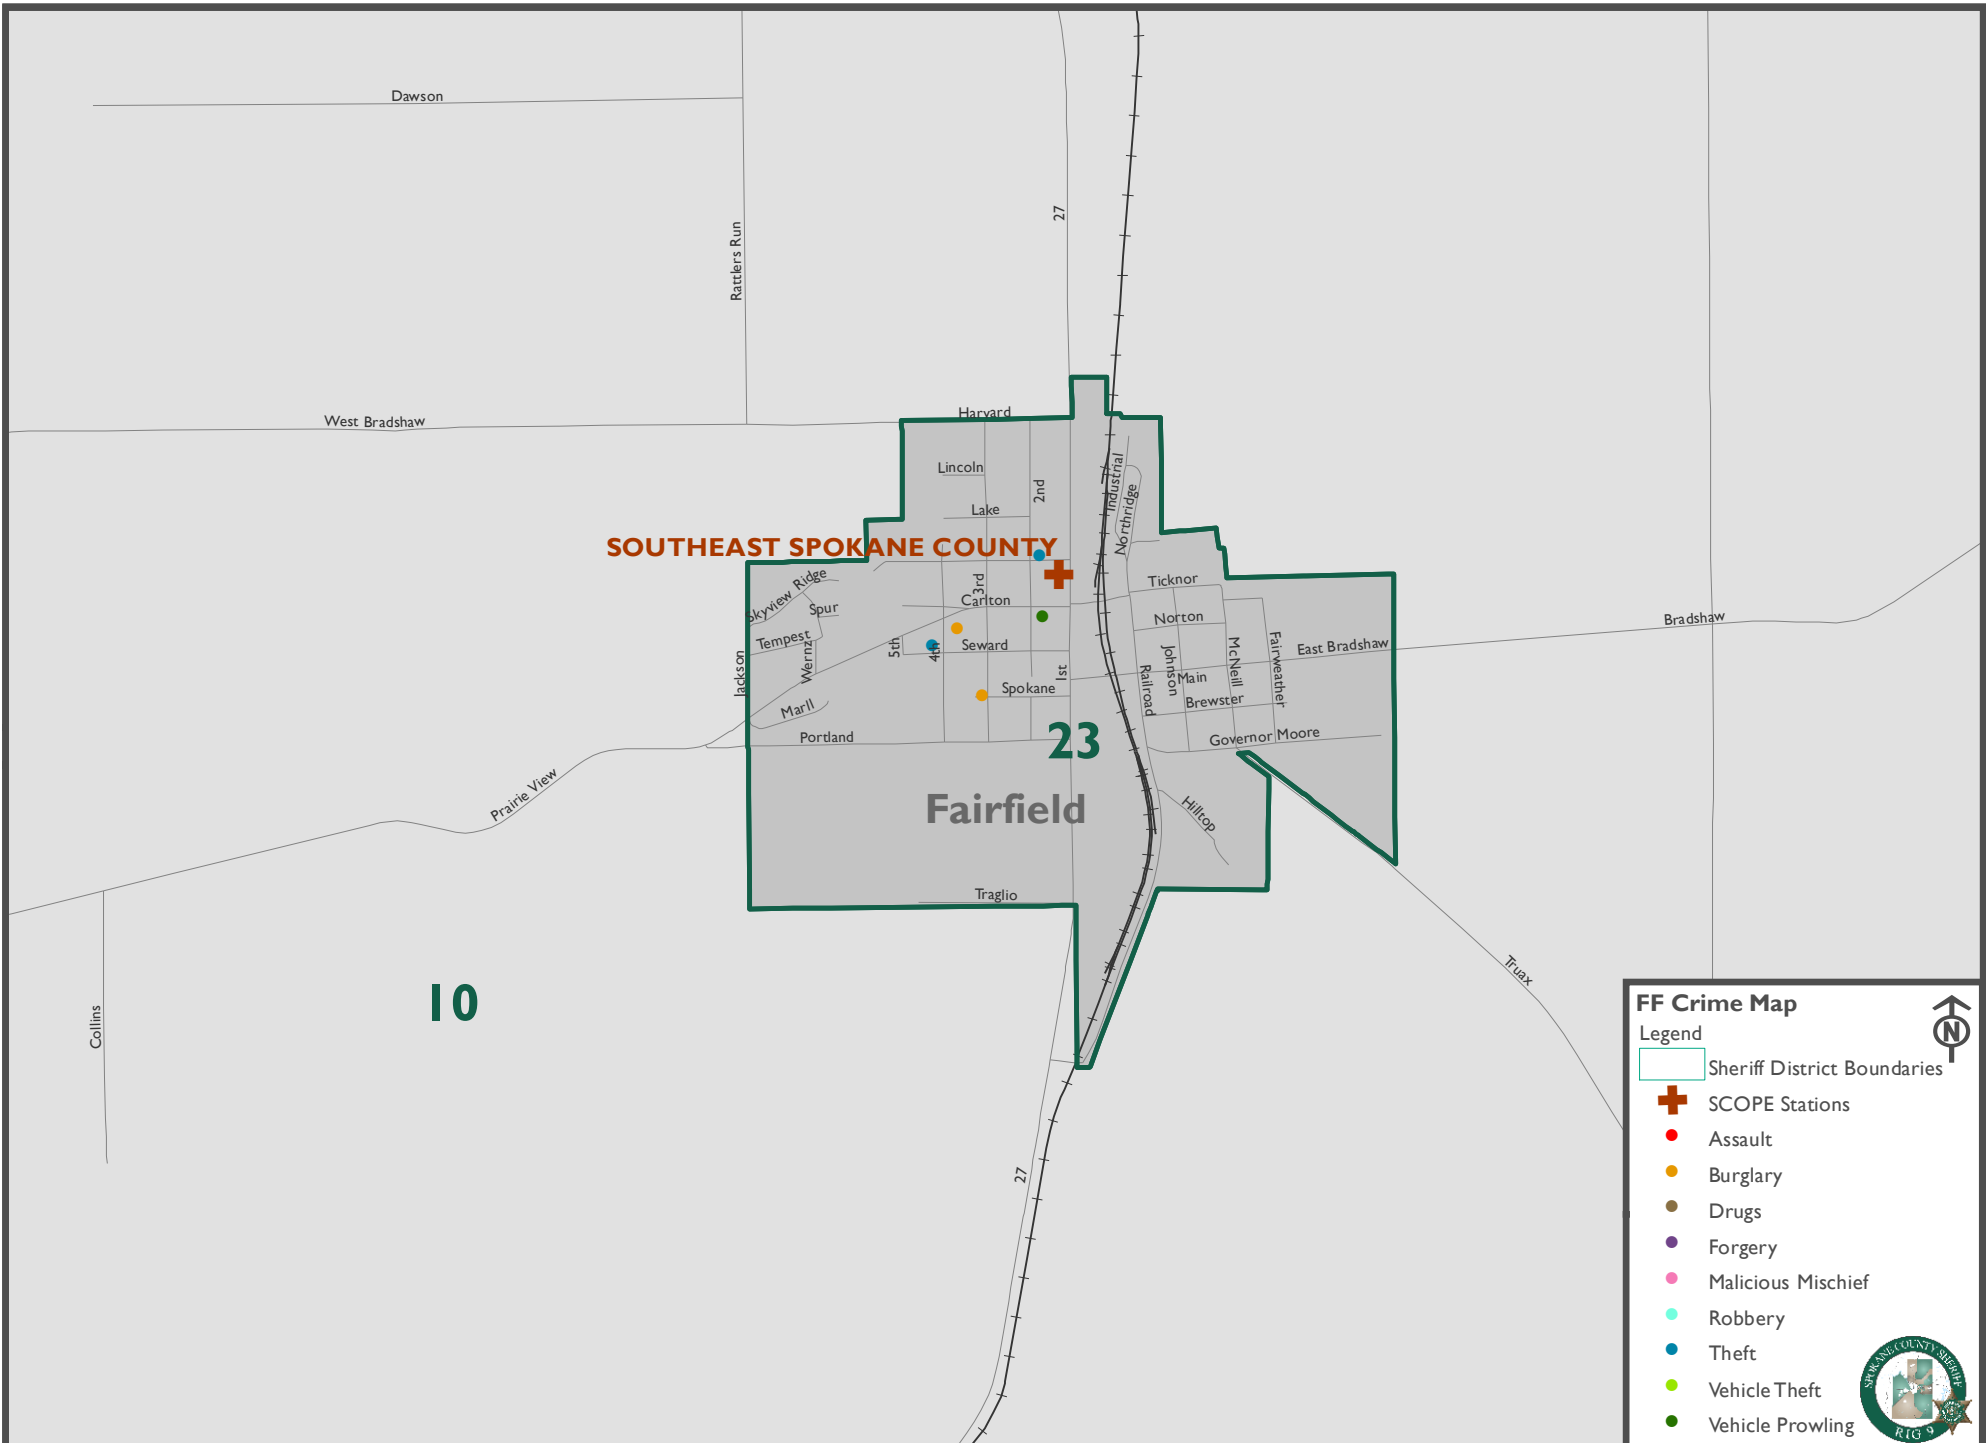

April 2016 Crimes

This map doesn't reflect SCOPE boundaries. It is a Crime Area map only.

Prepared By:
 Regional Intelligence Group 9
 Spokane County Sheriff

7

Bigelow Crime Map

Legend

- Sheriff District Boundaries
- SCOPE Stations
- Assault
- Burglary
- Drugs
- Forgery
- Malicious Mischief
- Robbery
- Theft
- Vehicle Theft
- Vehicle Prowling

0 0.3 0.6 Miles

Map Produced: 11 May 2016

April 2016 Crimes

This map doesn't reflect SCOPE boundaries. It is a Crime Area map only.

Prepared By:
Regional Intelligence Group 9
Spokane County Sheriff

Edgcliff Crime Map

Legend

- Sheriff District Boundaries
- SCOPE Stations
- Assault
- Burglary
- Drugs
- Forgery
- Malicious Mischief
- Robbery
- Theft
- Vehicle Theft
- Vehicle Prowling

April 2016 Crimes

This map doesn't reflect SCOPE boundaries. It is a Crime Area map only.

Prepared By:
Regional Intelligence Group 9
Spokane County Sheriff

Map Produced: 11 May 2016

FF Crime Map

Legend

- Sheriff District Boundaries
- SCOPE Stations
- Assault
- Burglary
- Drugs
- Forgery
- Malicious Mischief
- Robbery
- Theft
- Vehicle Theft
- Vehicle Prowling