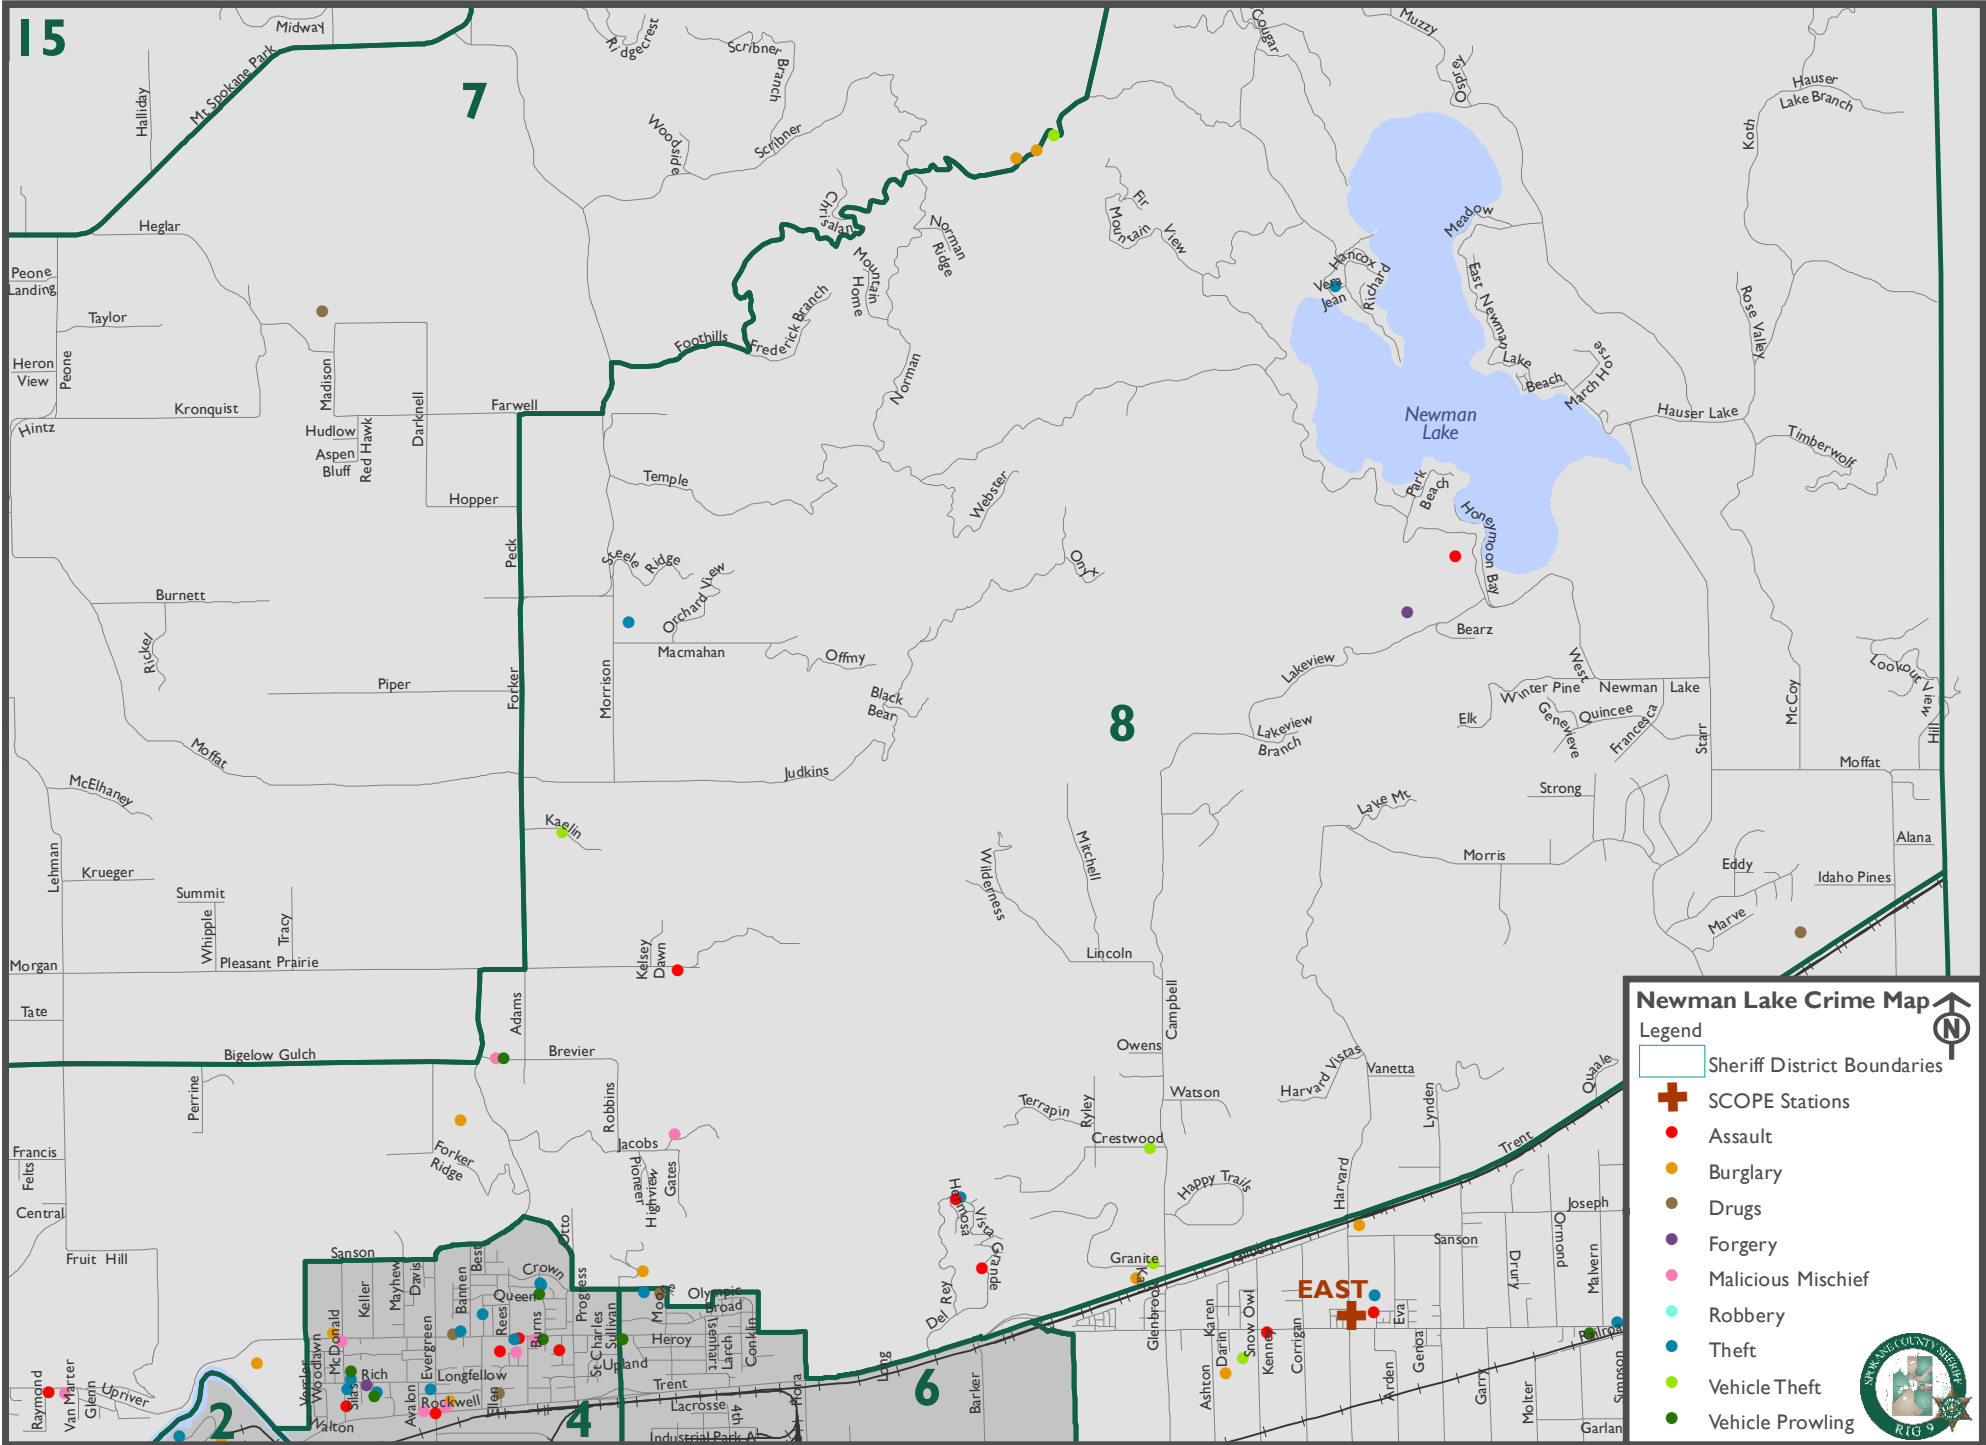

15

7

8

6

4

Newman Lake Crime Map

1. Legend
2. Sheriff District Boundaries
   - SCOPE Stations
   - Assault
   - Burglary
   - Drugs
   - Forgery
   - Malicious Mischief
   - Robbery
   - Theft
   - Vehicle Theft
   - Vehicle Prowling

April 2016 Crimes

This map doesn't reflect SCOPE boundaries. It is a Crime Area map only.

Prepared By:
Regional Intelligence Group 9
Spokane County Sheriff

Map Produced: 11 May 2016