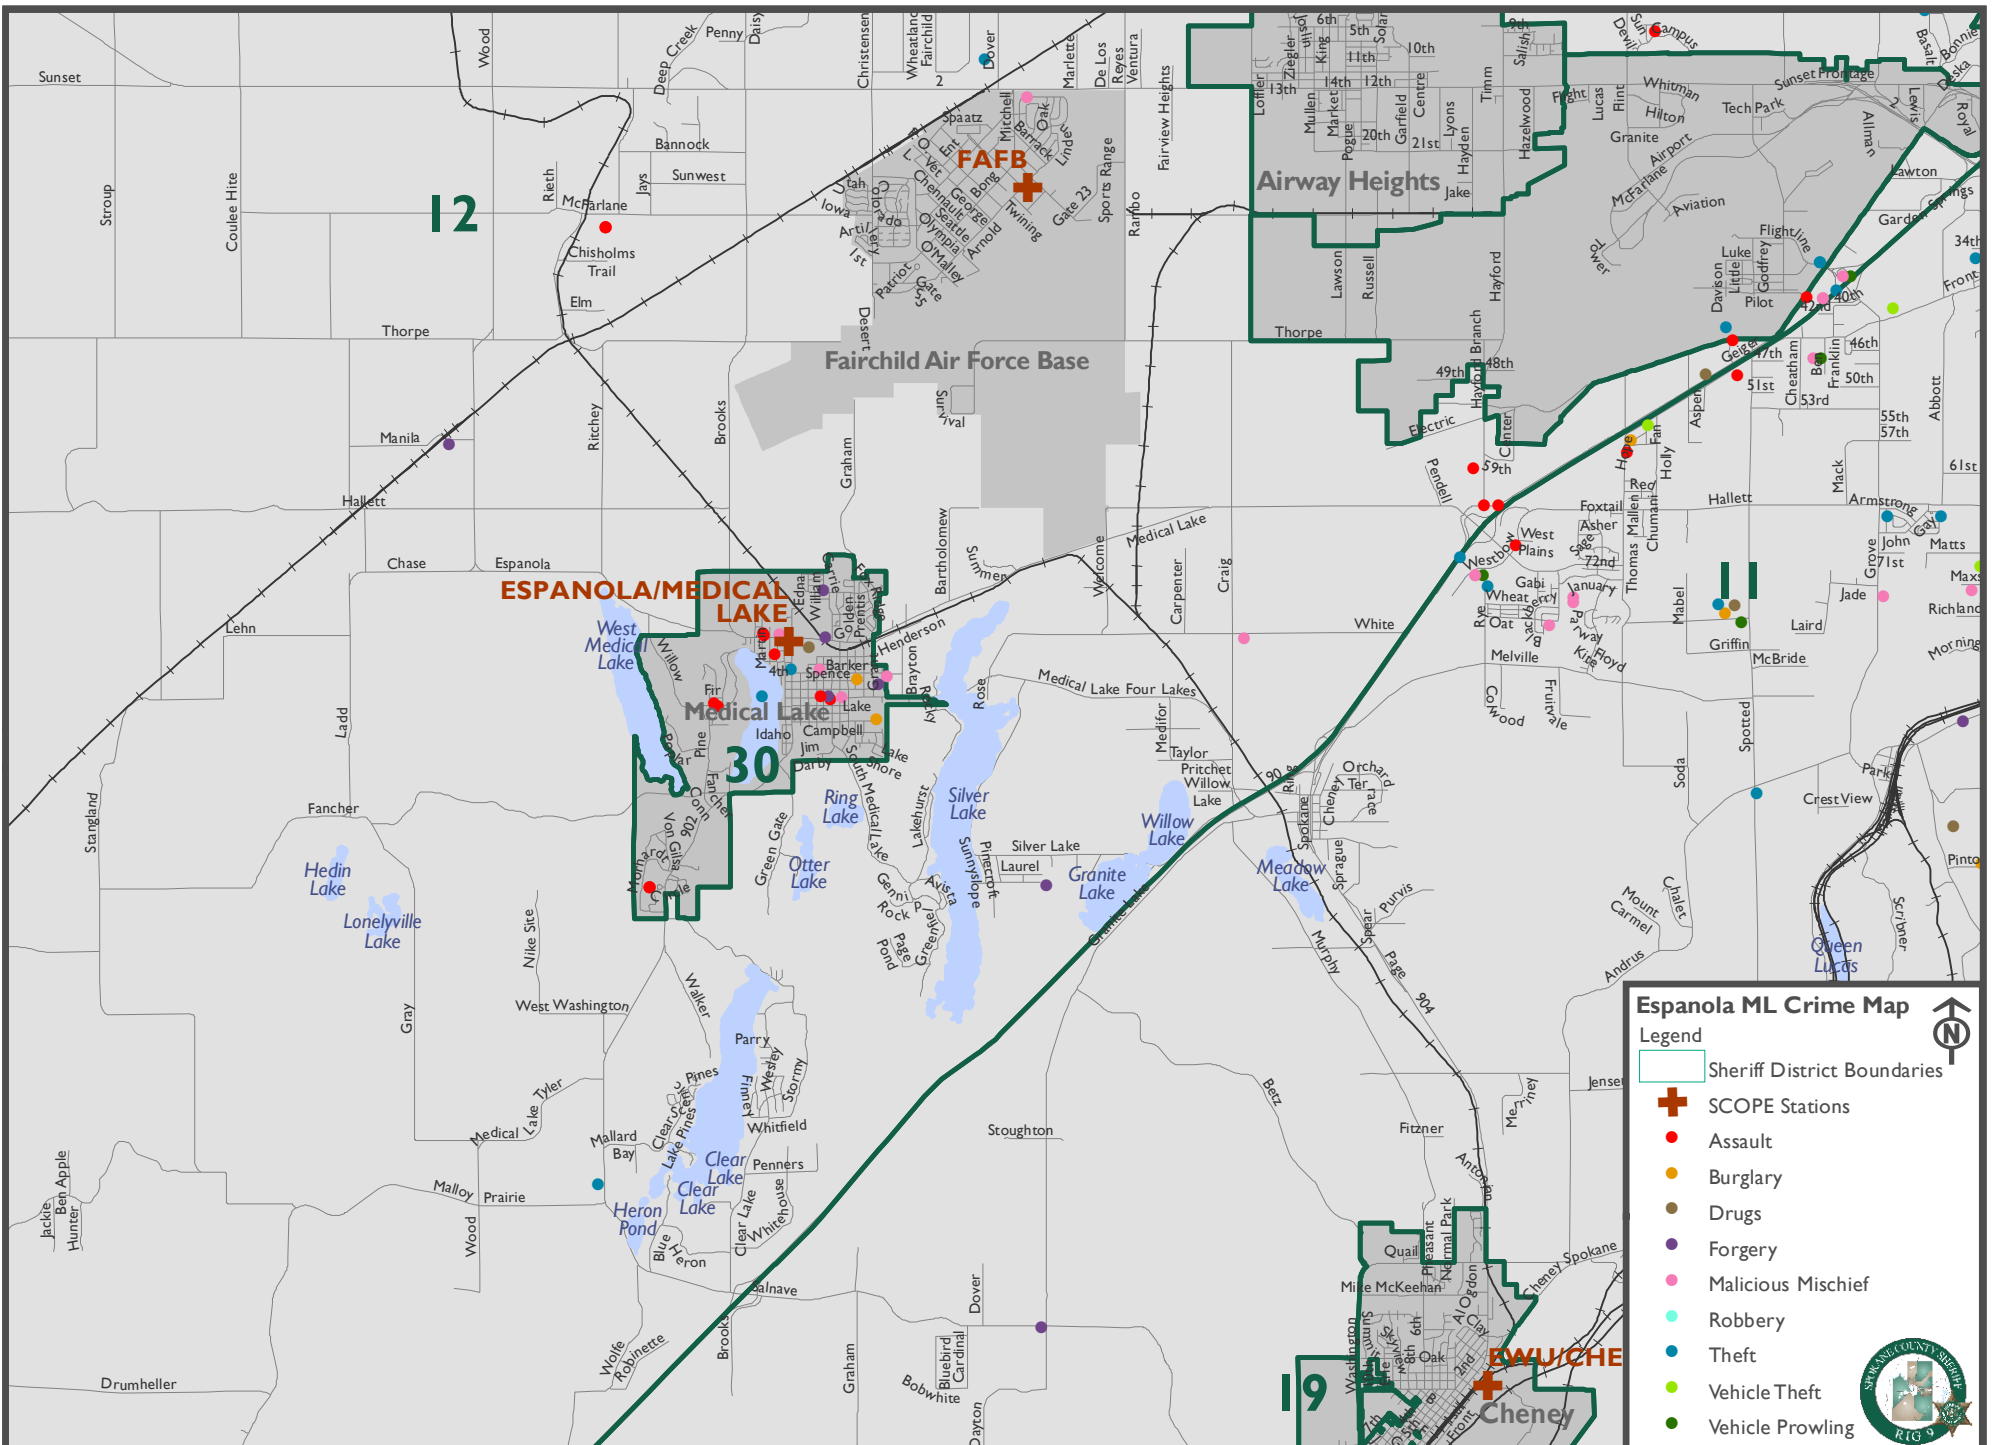

0 1.25 2.5 Miles

Map Produced: 11 May 2016

April 2016 Crimes

This map doesn't reflect SCOPE boundaries. It is a Crime Area map only.

Espanola ML Crime Map

Legend

- Sheriff District Boundaries
- SCOPE Stations
- Assault
- Burglary
- Drugs
- Forgery
- Malicious Mischief
- Robbery
- Theft
- Vehicle Theft
- Vehicle Prowling

Prepared By:
Regional Intelligence Group 9
Spokane County Sheriff