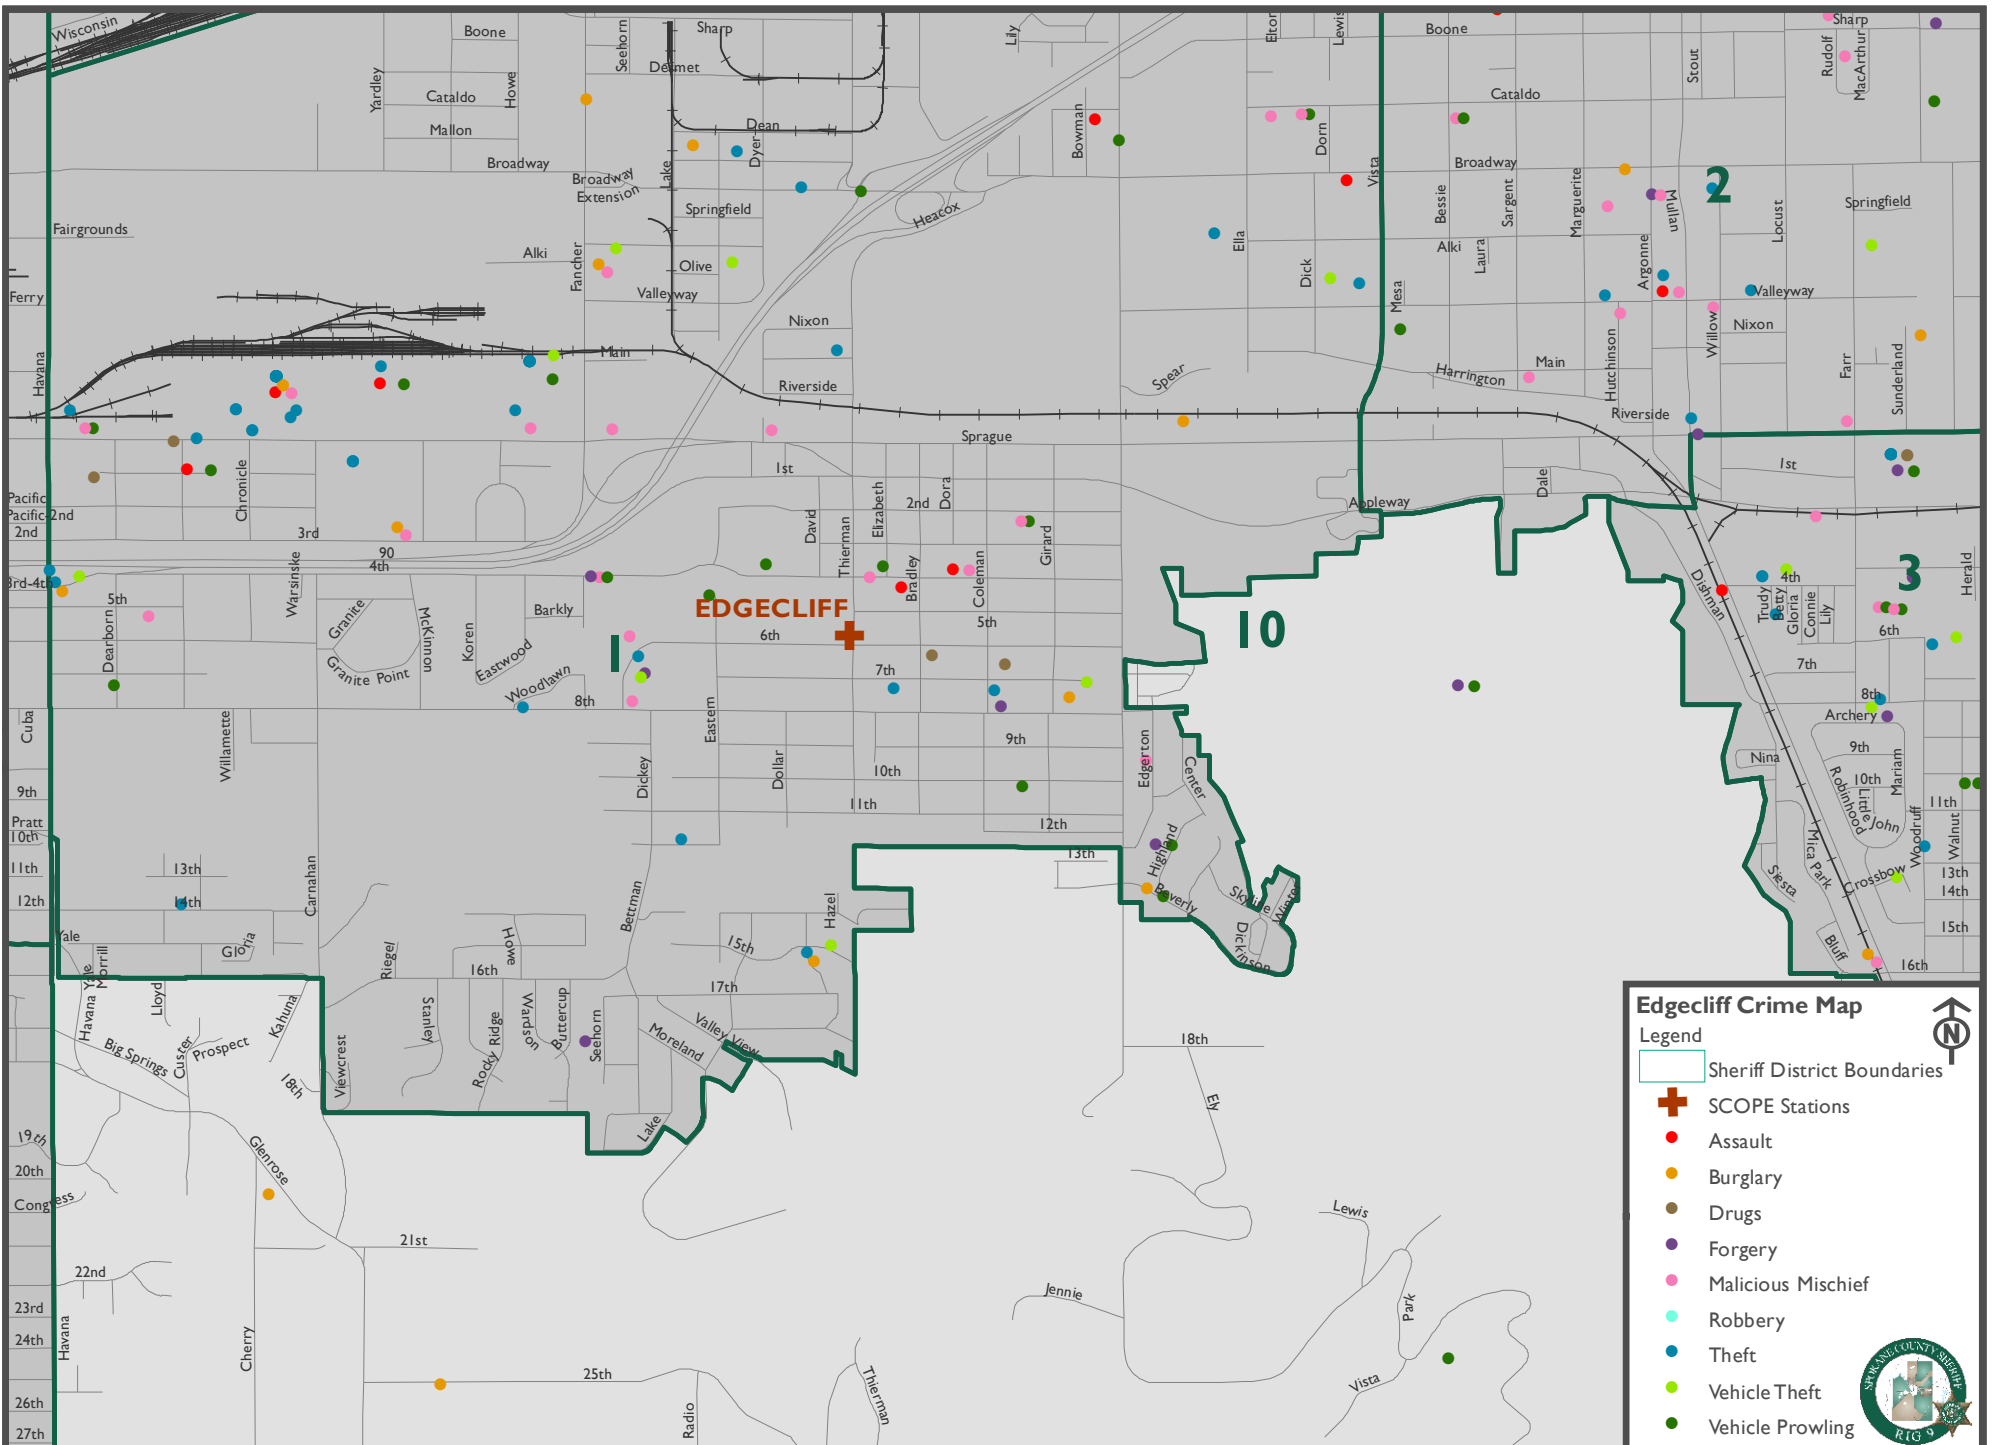

AH Crime Map

Legend

- Sheriff District Boundaries
- SCOPE Stations
- Assault
- Burglary
- Drugs
- Forgery
- Malicious Mischief
- Robbery
- Theft
- Vehicle Theft
- Vehicle Prowling

0 0.425 0.85 Miles
 Map Produced: 11 May 2016

April 2016 Crimes

This map doesn't reflect SCOPE boundaries. It is a Crime Area map only.

Prepared By:
 Regional Intelligence Group 9
 Spokane County Sheriff

7

Bigelow Crime Map

Legend

- Sheriff District Boundaries
- SCOPE Stations
- Assault
- Burglary
- Drugs
- Forgery
- Malicious Mischief
- Robbery
- Theft
- Vehicle Theft
- Vehicle Prowling

0 0.3 0.6 Miles

Map Produced: 11 May 2016

April 2016 Crimes

This map doesn't reflect SCOPE boundaries. It is a Crime Area map only.

Prepared By:
Regional Intelligence Group 9
Spokane County Sheriff

Edgcliff Crime Map

Legend

- Sheriff District Boundaries
- SCOPE Stations
- Assault
- Burglary
- Drugs
- Forgery
- Malicious Mischief
- Robbery
- Theft
- Vehicle Theft
- Vehicle Prowling

April 2016 Crimes

This map doesn't reflect SCOPE boundaries. It is a Crime Area map only.