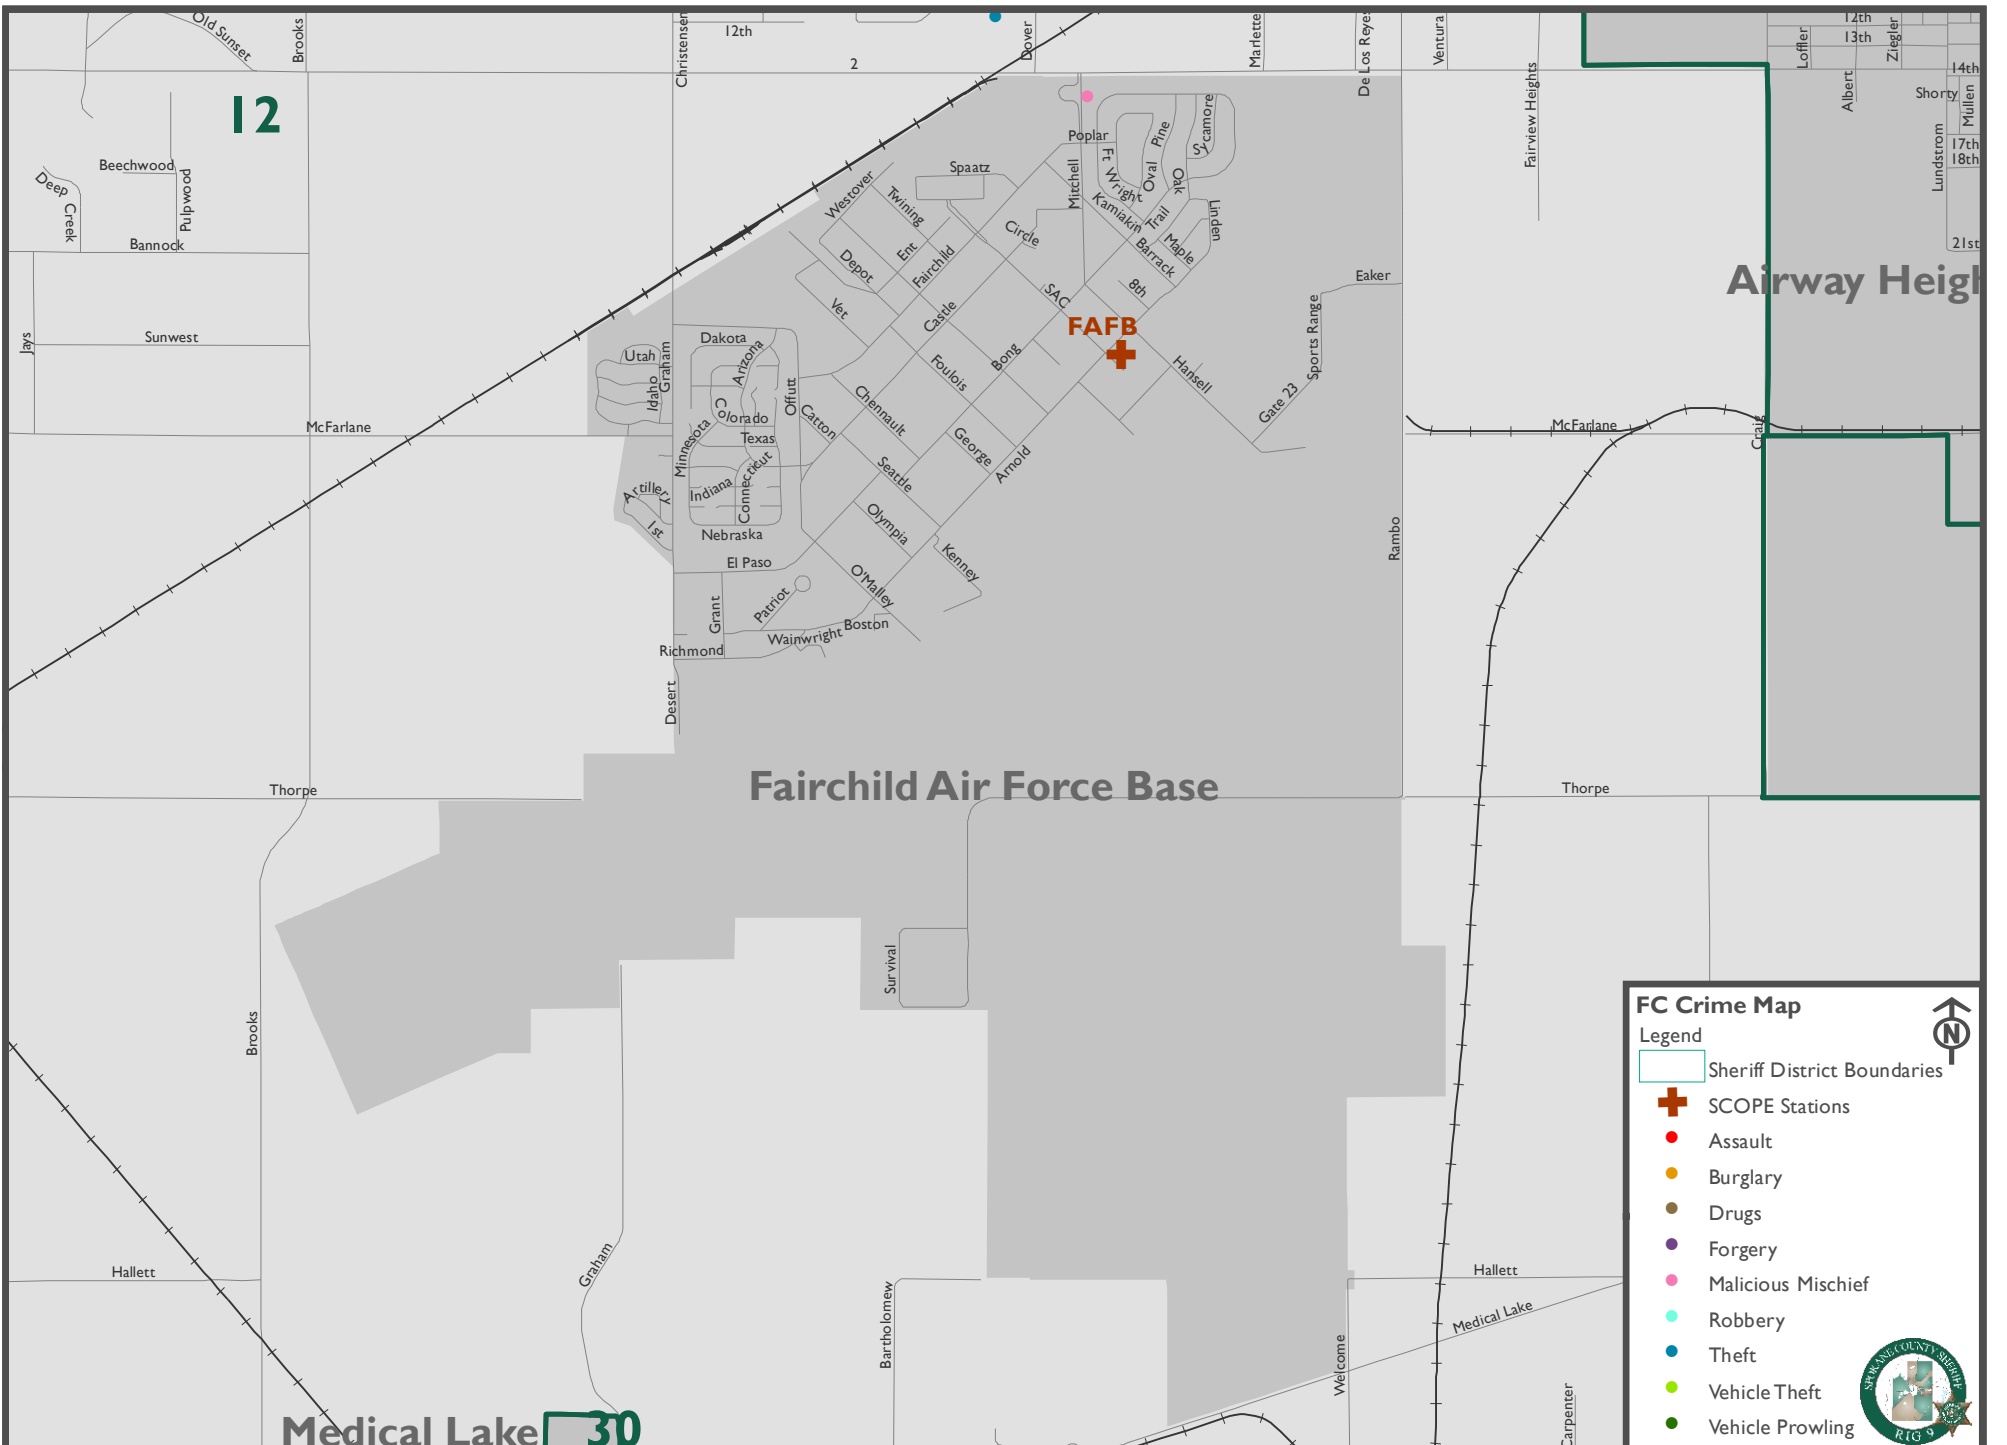

12

30

FAFB

Fairchild Air Force Base

Airway Heights

FC Crime Map

Legend

- Sheriff District Boundaries
- SCOPE Stations
- Assault
- Burglary
- Drugs
- Forgery
- Malicious Mischief
- Robbery
- Theft
- Vehicle Theft
- Vehicle Prowling

0 0.5 1 Miles

Map Produced: 11 May 2016

April 2016 Crimes

This map doesn't reflect SCOPE boundaries. It is a Crime Area map only.

Prepared By:
Regional Intelligence Group 9
Spokane County Sheriff