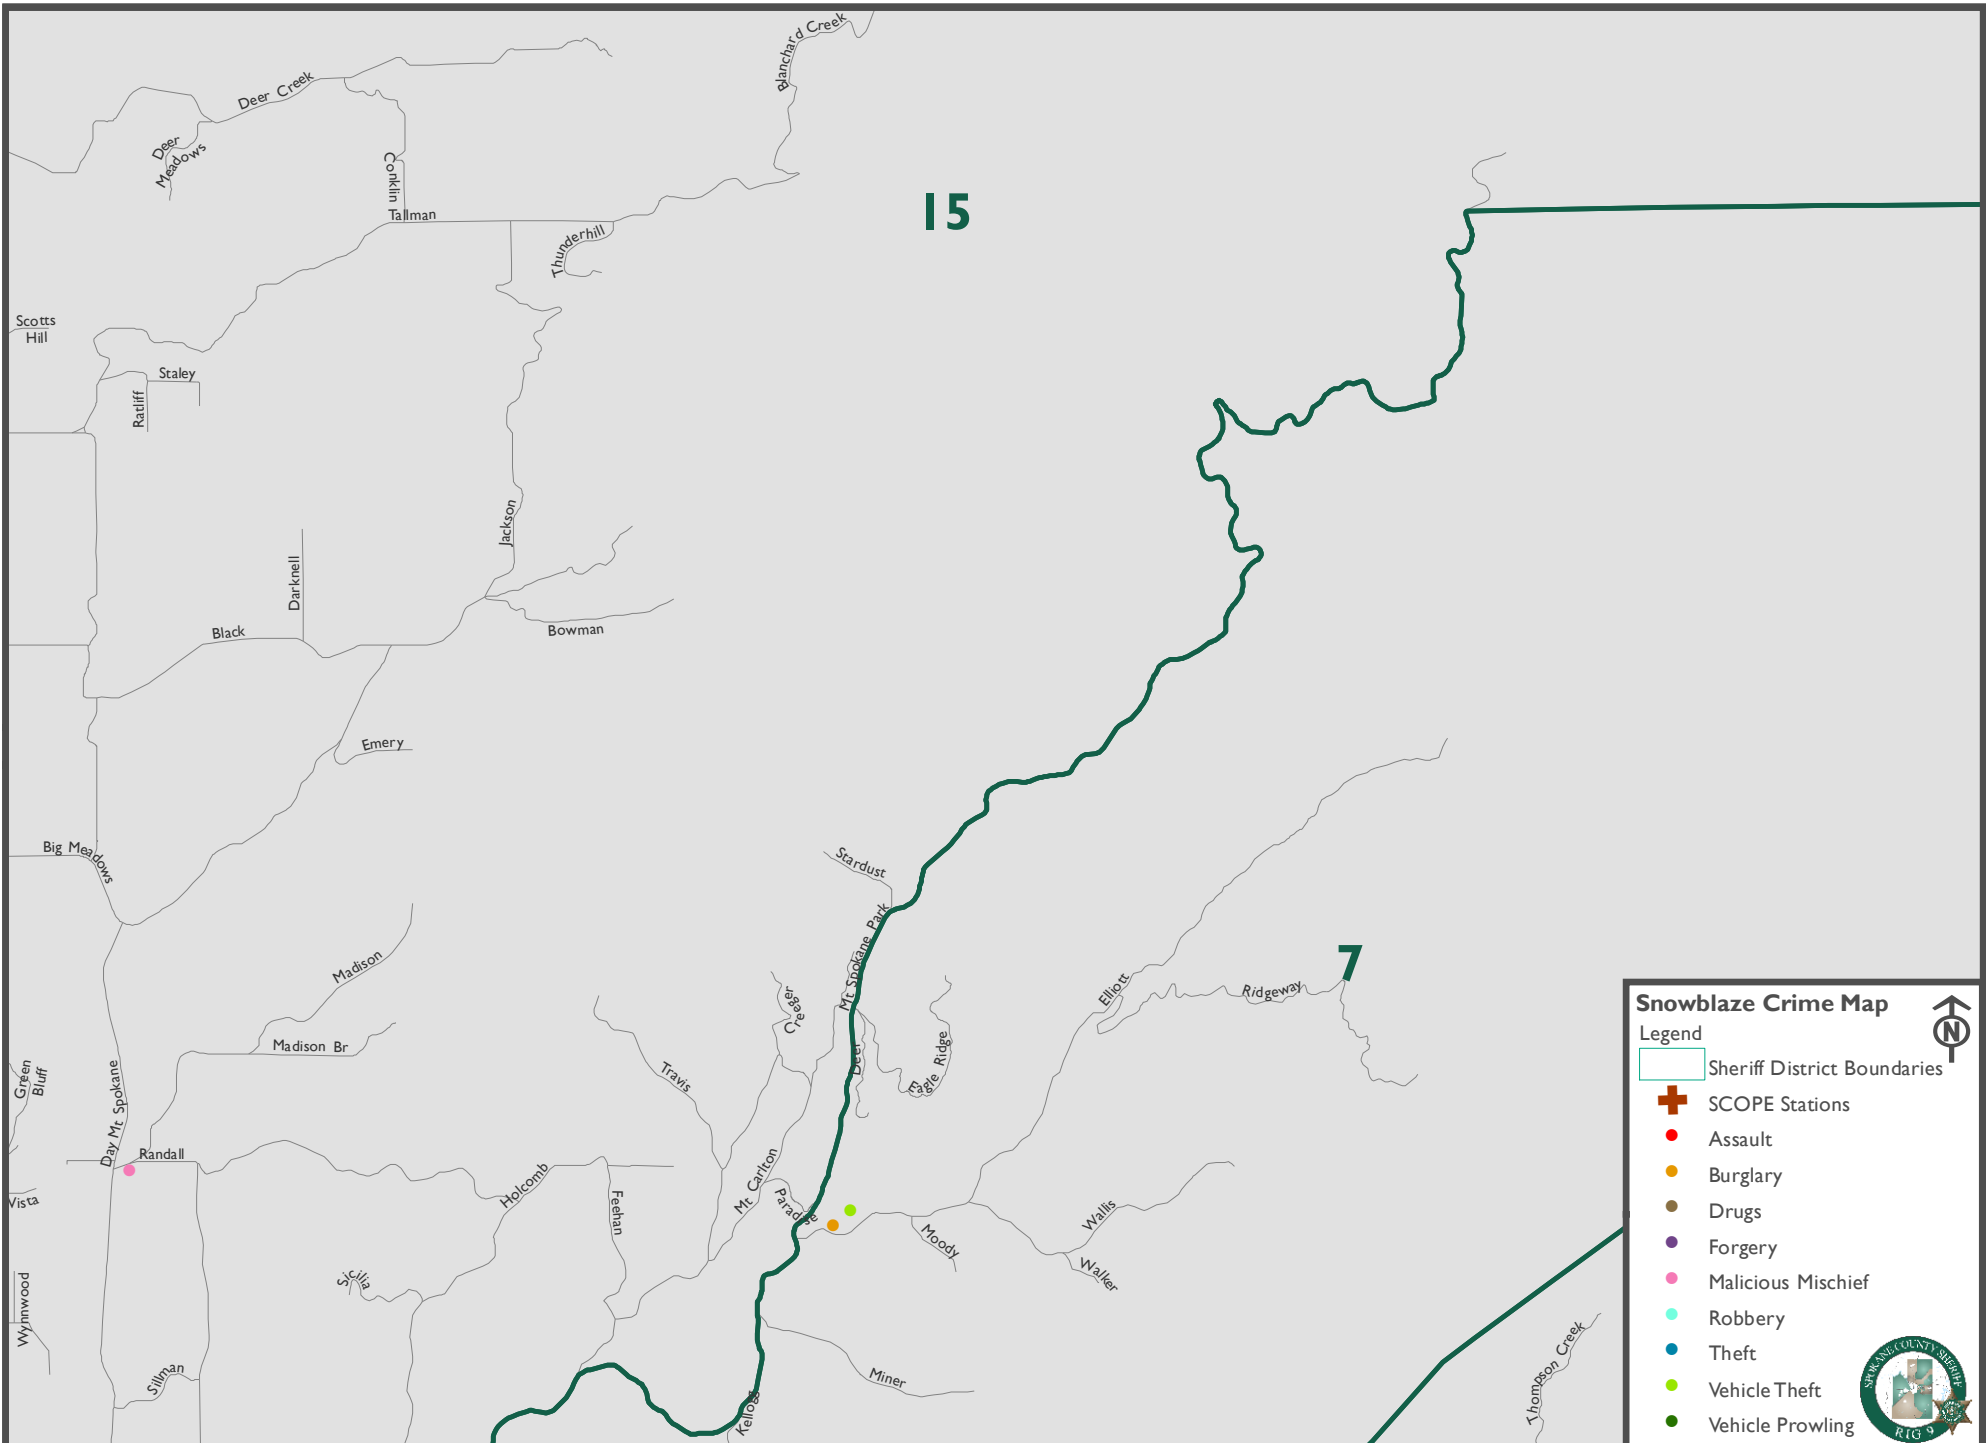

15

7

Snowblaze Crime Map

Legend

- Sheriff District Boundaries
- SCOPE Stations
- Assault
- Burglary
- Drugs
- Forgery
- Malicious Mischief
- Robbery
- Theft
- Vehicle Theft
- Vehicle Prowling

0 0.75 1.5 Miles
Map Produced: 11 May 2016

April 2016 Crimes

This map doesn't reflect SCOPE boundaries. It is a Crime Area map only.

Prepared By:
Regional Intelligence Group 9
Spokane County Sheriff