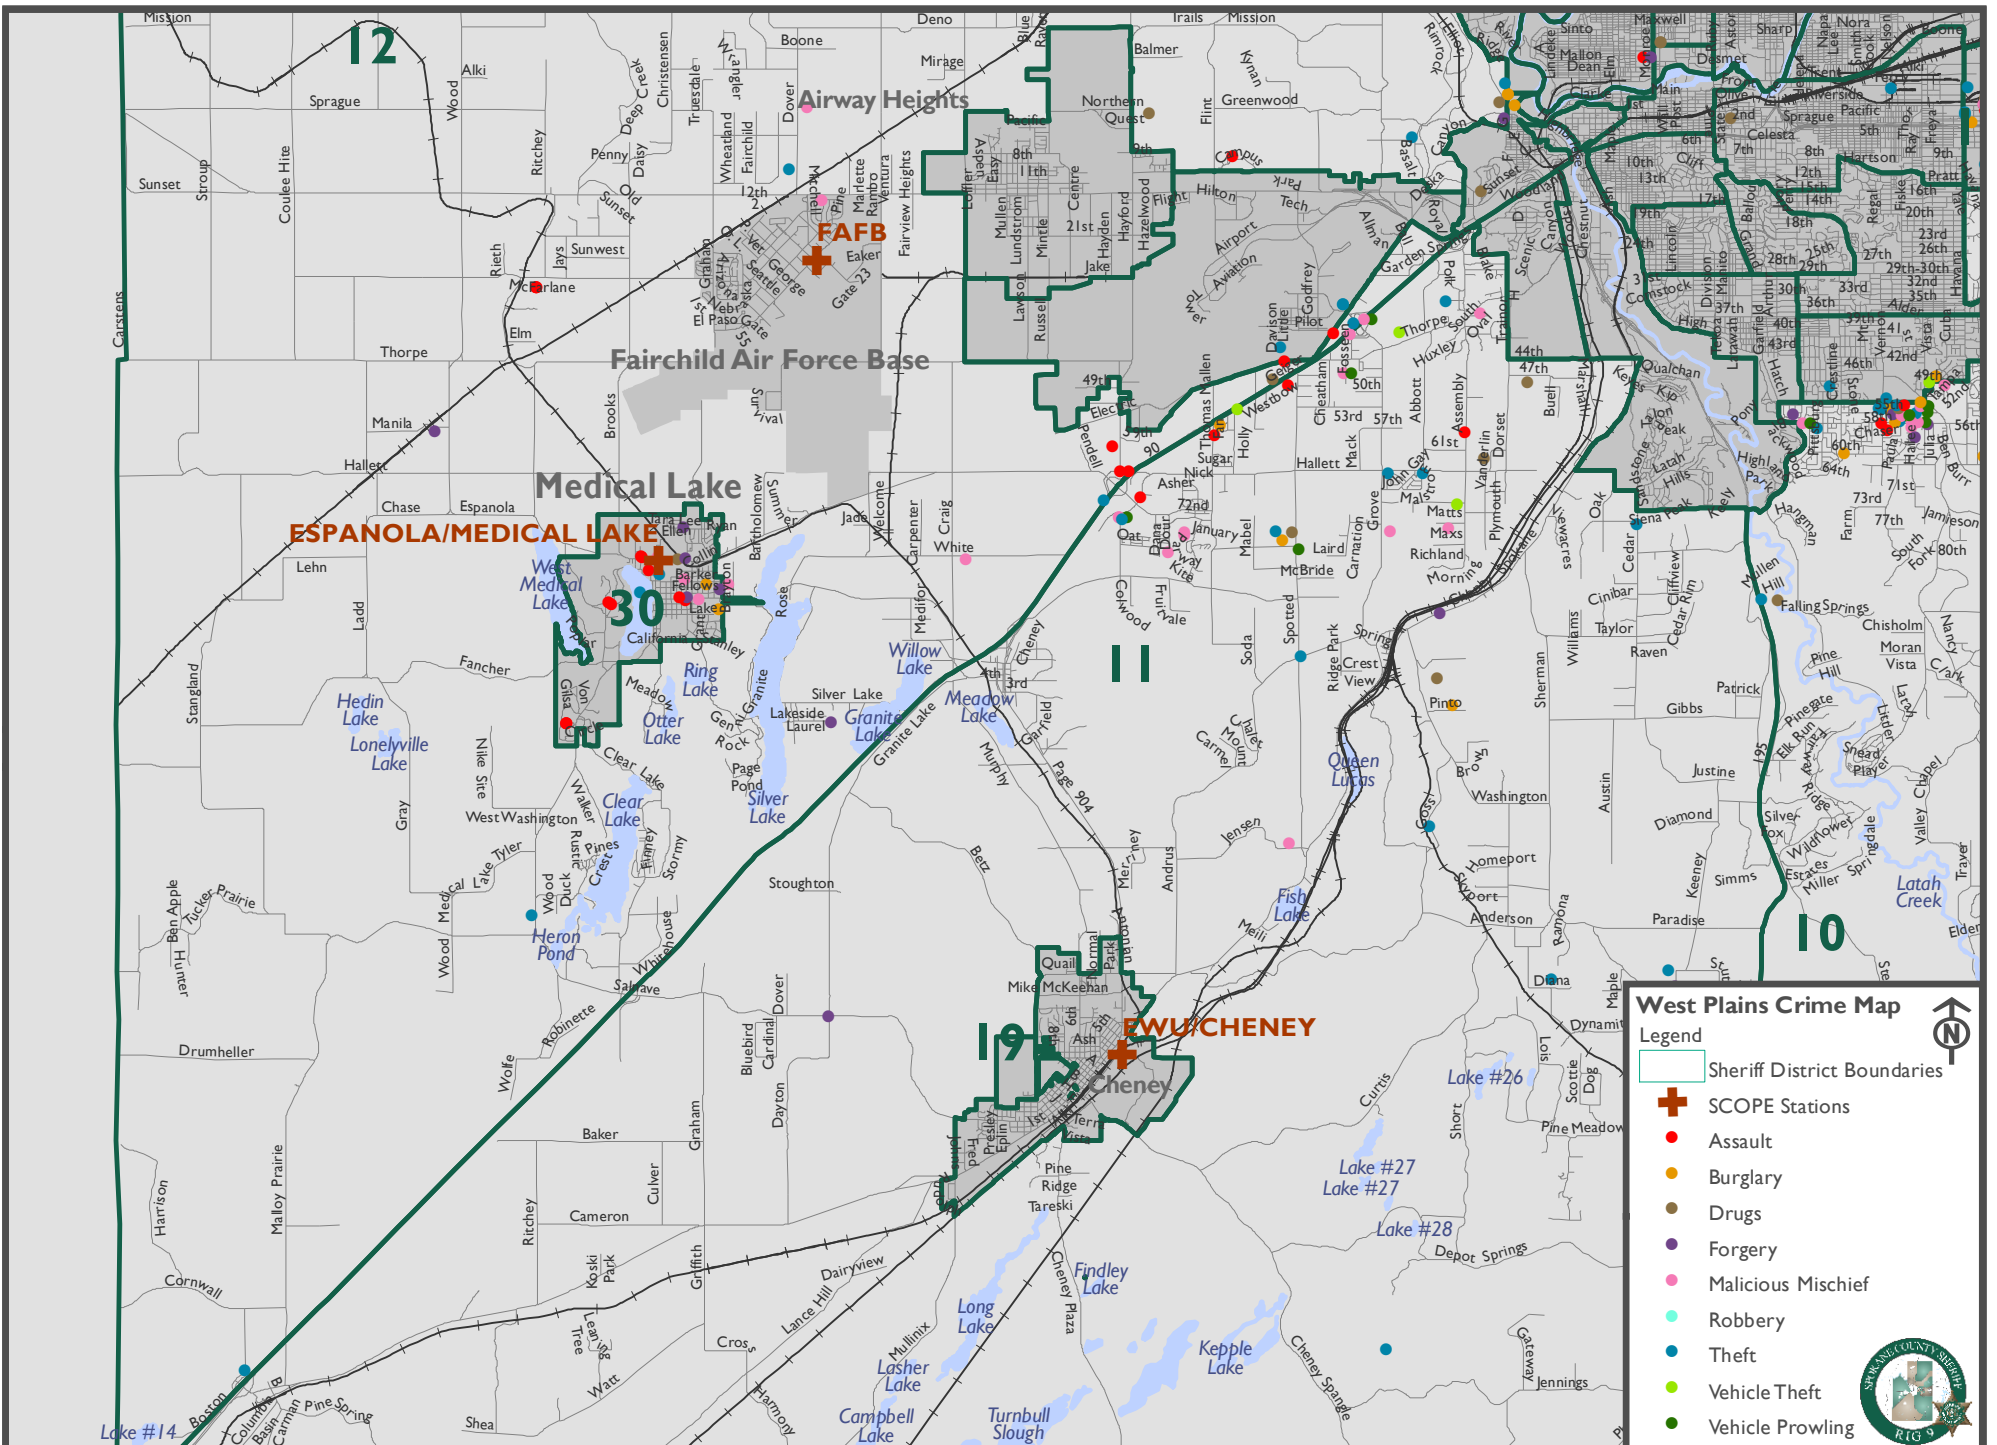

West Plains Crime Map

Legend

- Sheriff District Boundaries
- + SCOPE Stations
- Assault
- Burglary
- Drugs
- Forgery
- Malicious Mischief
- Robbery
- Theft
- Vehicle Theft
- Vehicle Prowling

0 2 4 Miles

Map Produced: 11 May 2016

April 2016 Crimes

This map doesn't reflect SCOPE boundaries. It is a Crime Area map only.

Prepared By:
Regional Intelligence Group 9
Spokane County Sheriff