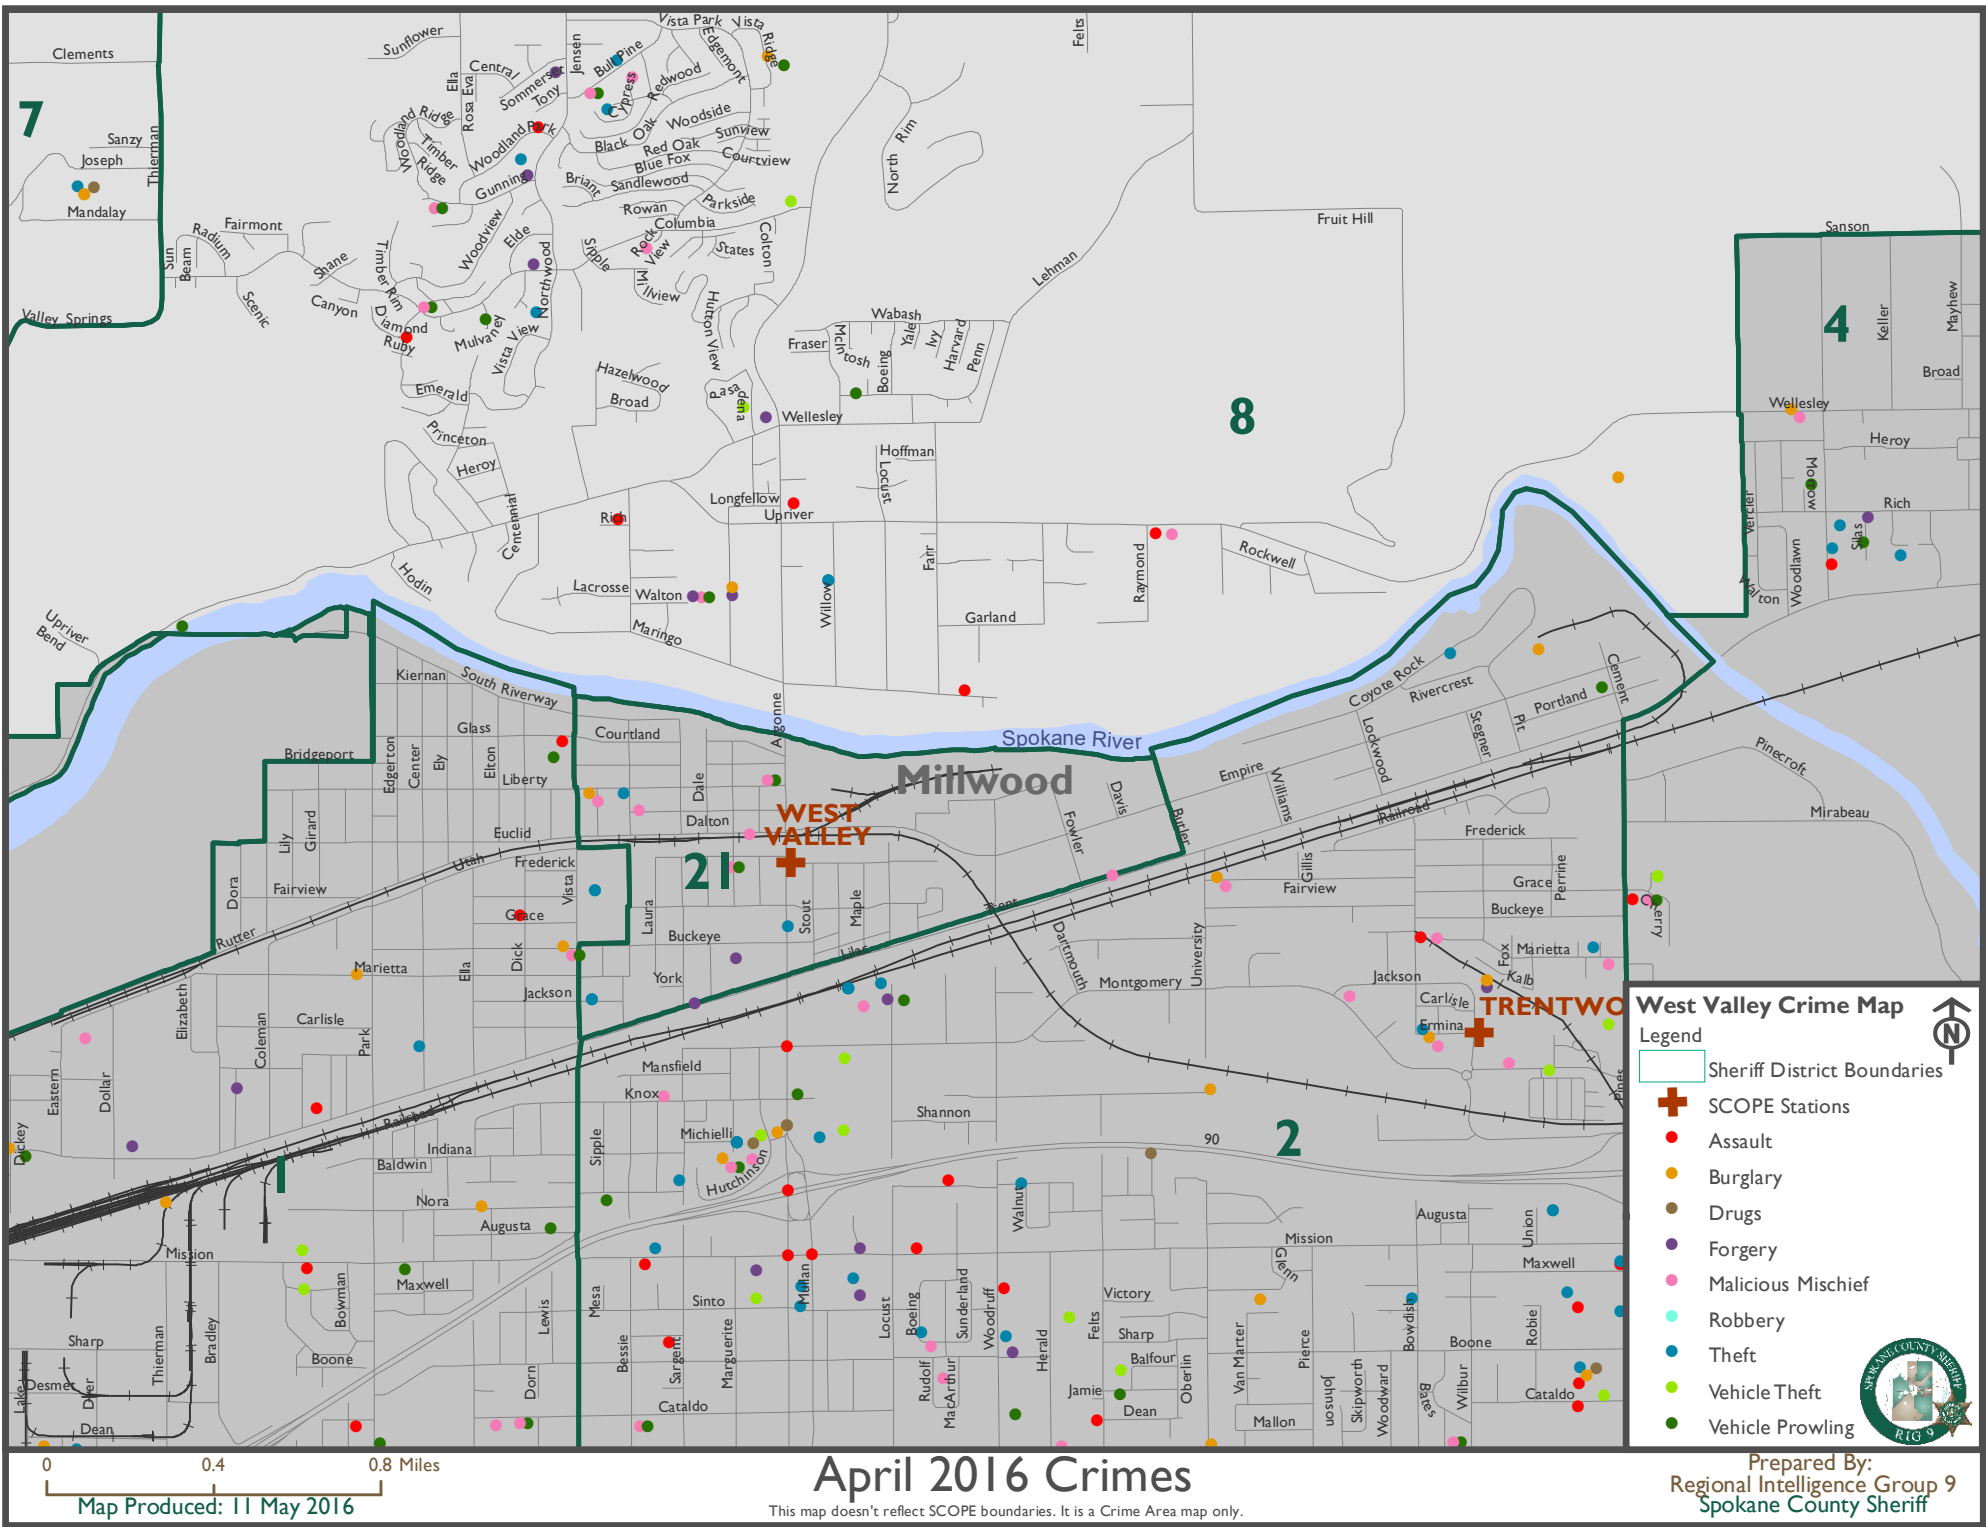

April 2016 Crimes

This map doesn't reflect SCOPE boundaries. It is a Crime Area map only.

Shelley Lake Crime Map

- Legend
- Sheriff District Boundaries
 - SCOPE Stations
 - Assault
 - Burglary
 - Drugs
 - Forgery
 - Malicious Mischief
 - Robbery
 - Theft
 - Vehicle Theft
 - Vehicle Prowling

Prepared By:
Regional Intelligence Group 9
Spokane County Sheriff

0 0.25 0.5 Miles

Map Produced: 11 May 2016

Map Produced: 11 May 2016

April 2016 Crimes

This map doesn't reflect SCOPE boundaries. It is a Crime Area map only.

Trentwood Crime Map Legend

- Sheriff District Boundaries
- SCOPE Stations
- Assault
- Burglary
- Drugs
- Forgery
- Malicious Mischief
- Robbery
- Theft
- Vehicle Theft
- Vehicle Prowling

Prepared By:
Regional Intelligence Group 9
Spokane County Sheriff

LIBERTY LAKE +

Liberty Lake

East Crime Map

Legend

- Sheriff District Boundaries
- SCOPE Stations
- Assault
- Burglary
- Drugs
- Forgery
- Malicious Mischief
- Robbery
- Theft
- Vehicle Theft
- Vehicle Prowling