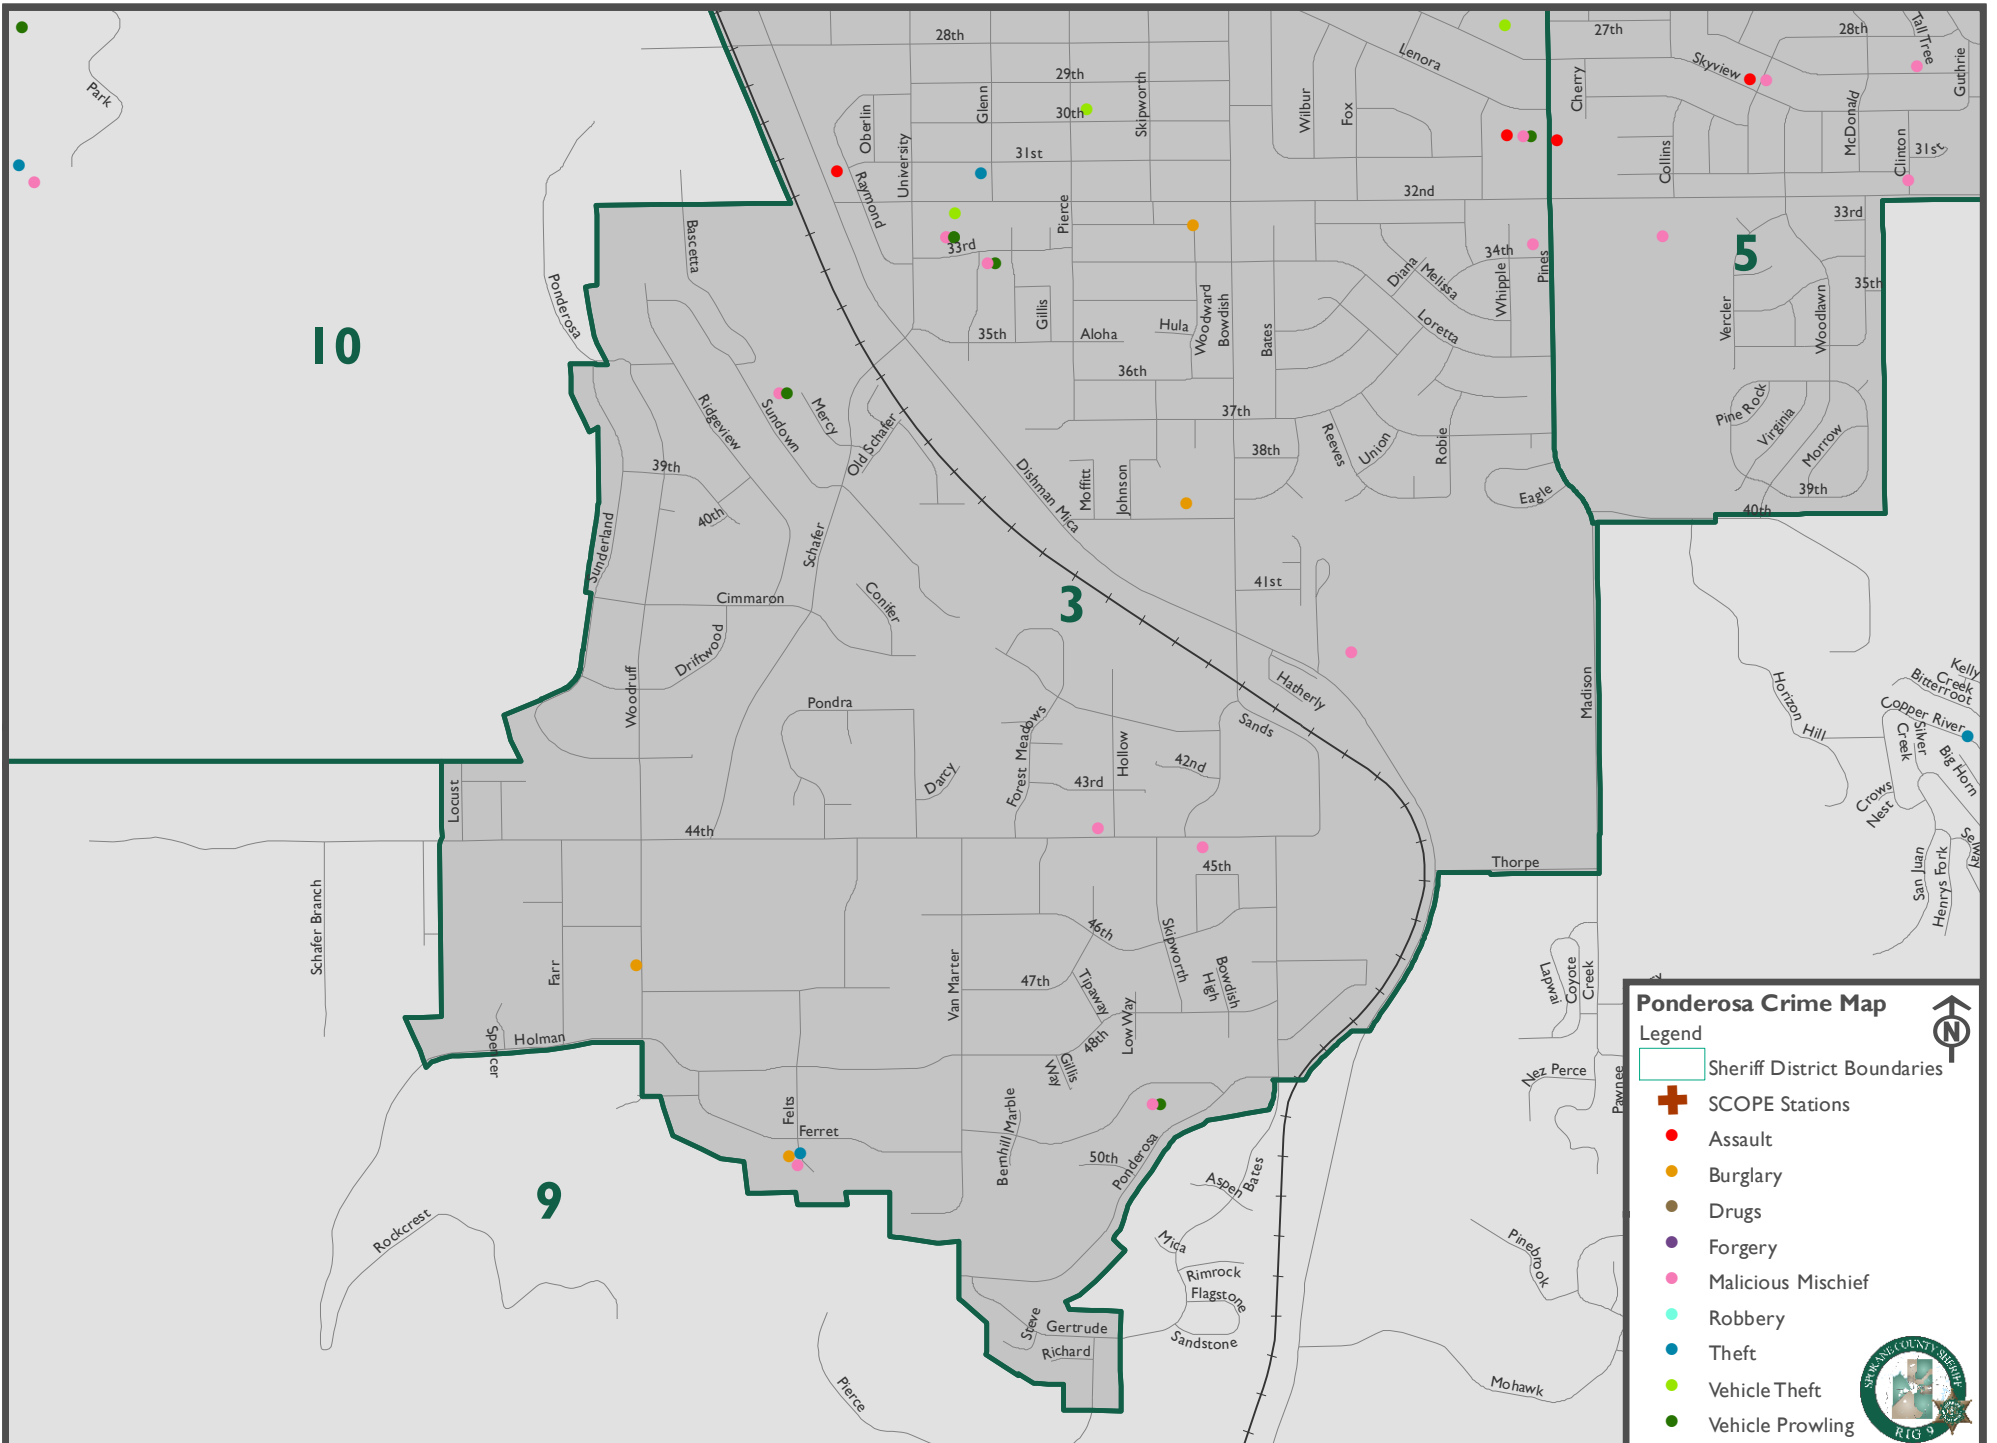

This map doesn't reflect SCOPE boundaries. It is a Crime Area map only.

Map Produced: 11 May 2016

LL Crime Map

Legend

- Sheriff District Boundaries
- SCOPE Stations
- Assault
- Burglary
- Drugs
- Forgery
- Malicious Mischief
- Robbery
- Theft
- Vehicle Theft
- Vehicle Prowling

Prepared By:
Regional Intelligence Group 9
Spokane County Sheriff

ML Crime Map
Legend

- Sheriff District Boundaries
- SCOPE Stations
- Assault
- Burglary
- Drugs
- Forgery
- Malicious Mischief
- Robbery
- Theft
- Vehicle Theft
- Vehicle Prowling

0 0.375 0.75 Miles
Map Produced: 11 May 2016

April 2016 Crimes

This map doesn't reflect SCOPE boundaries. It is a Crime Area map only.

Prepared By:
Regional Intelligence Group 9
Spokane County Sheriff

Ponderosa Crime Map

Legend

- Sheriff District Boundaries
- SCOPE Stations
- Assault
- Burglary
- Drugs
- Forgery
- Malicious Mischief
- Robbery
- Theft
- Vehicle Theft
- Vehicle Prowling

0 0.25 0.5 Miles
 Map Produced: 11 May 2016