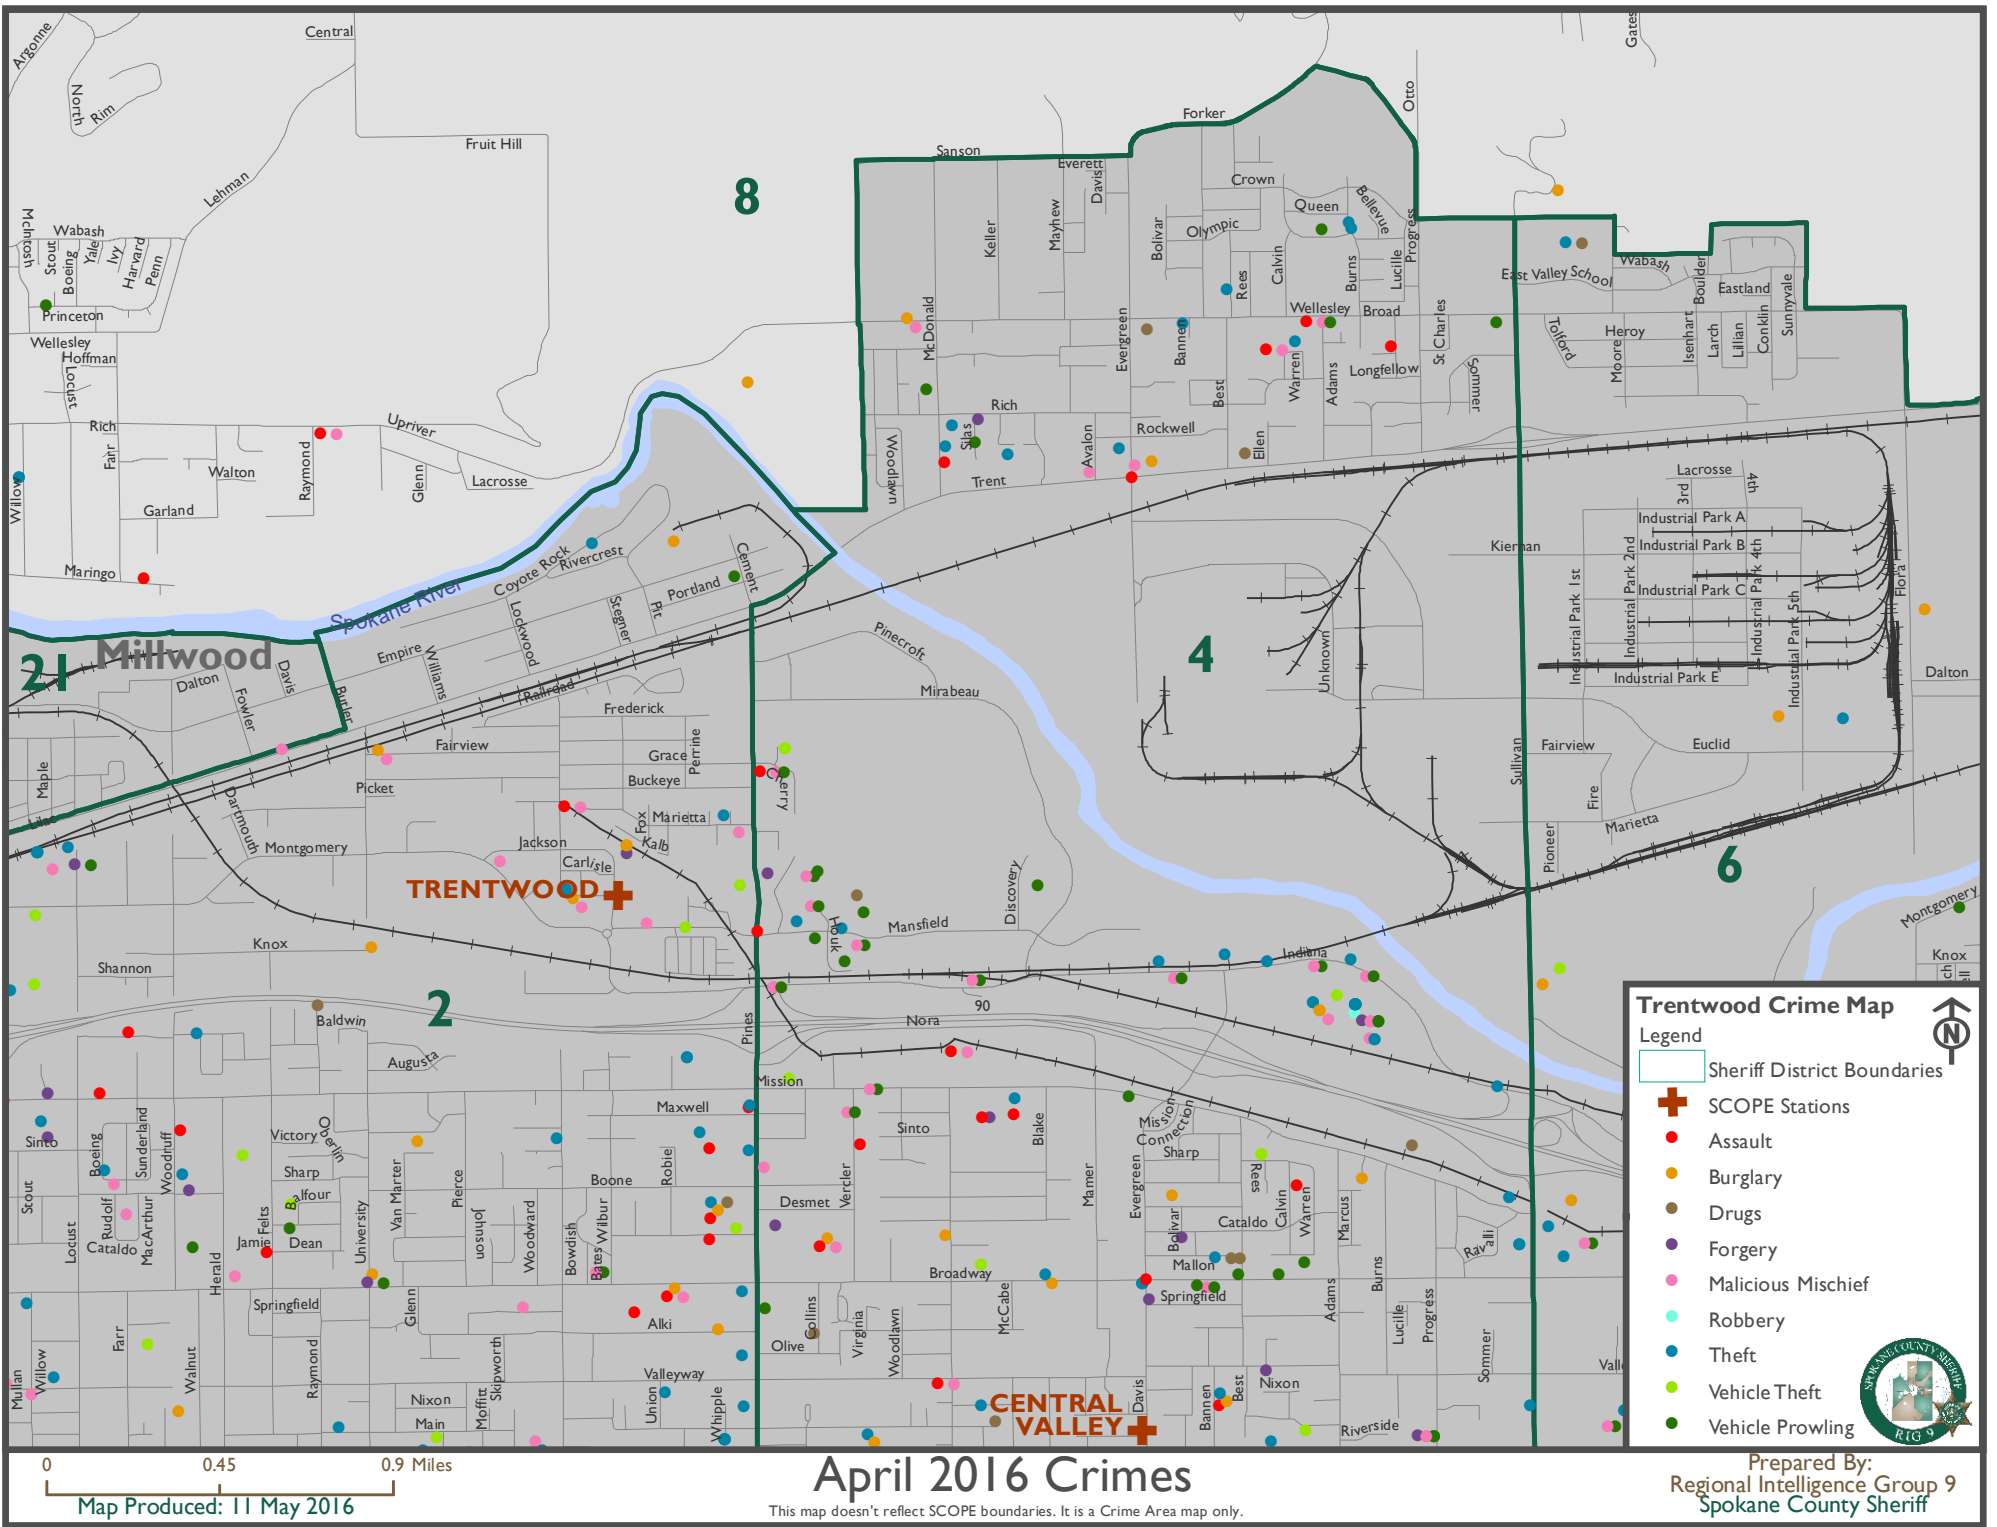

April 2016 Crimes

This map doesn't reflect SCOPE boundaries. It is a Crime Area map only.

Prepared By:
Regional Intelligence Group 9
Spokane County Sheriff

Latah Crime Map

- Legend
-  Sheriff District Boundaries
 -  SCOPE Stations
 -  Assault
 -  Burglary
 -  Drugs
 -  Forgery
 -  Malicious Mischief
 -  Robbery
 -  Theft
 -  Vehicle Theft
 -  Vehicle Prowling

April 2016 Crimes

This map doesn't reflect SCOPE boundaries. It is a Crime Area map only.

Shelley Lake Crime Map

- Legend
- Sheriff District Boundaries
 - SCOPE Stations
 - Assault
 - Burglary
 - Drugs
 - Forgery
 - Malicious Mischief
 - Robbery
 - Theft
 - Vehicle Theft
 - Vehicle Prowling

Prepared By:
Regional Intelligence Group 9
Spokane County Sheriff

0 0.25 0.5 Miles

Map Produced: 11 May 2016

Map Produced: 11 May 2016

April 2016 Crimes

This map doesn't reflect SCOPE boundaries. It is a Crime Area map only.

LIBERTY LAKE +

Liberty Lake

East Crime Map

Legend

- Sheriff District Boundaries
- SCOPE Stations
- Assault
- Burglary
- Drugs
- Forgery
- Malicious Mischief
- Robbery
- Theft
- Vehicle Theft
- Vehicle Prowling