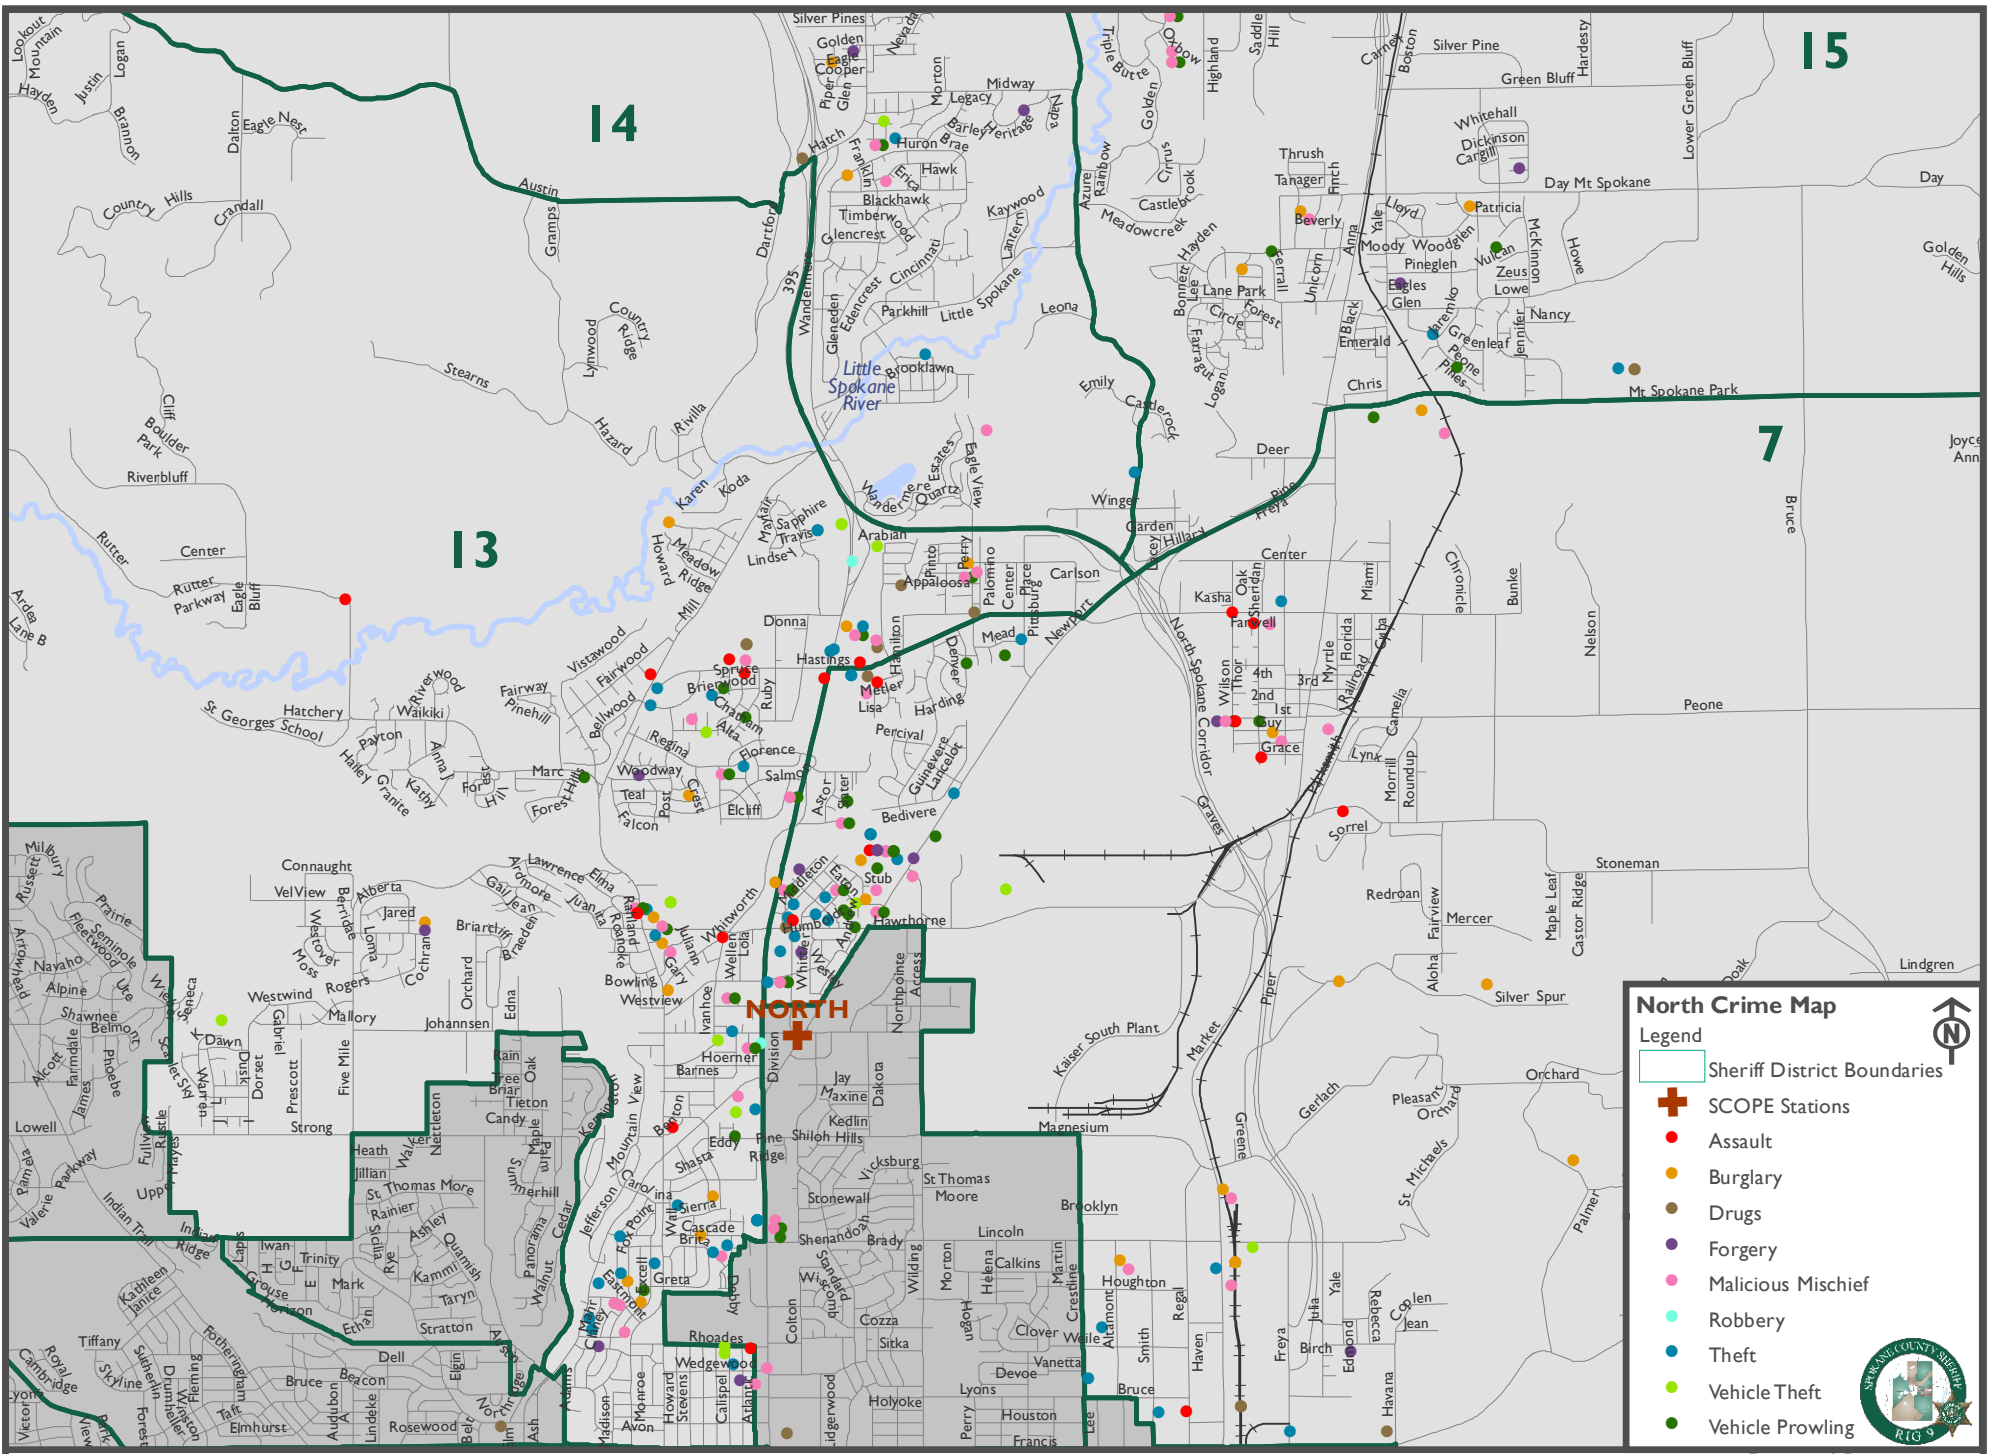

Newman Lake Crime Map

- Legend
- Sheriff District Boundaries
 - SCOPE Stations
 - Assault
 - Burglary
 - Drugs
 - Forgery
 - Malicious Mischief
 - Robbery
 - Theft
 - Vehicle Theft
 - Vehicle Prowling

April 2016 Crimes

This map doesn't reflect SCOPE boundaries. It is a Crime Area map only.

Prepared By:
Regional Intelligence Group 9
Spokane County Sheriff

Map Produced: 11 May 2016

North Crime Map

Legend

- Sheriff District Boundaries
- SCOPE Stations
- Assault
- Burglary
- Drugs
- Forgery
- Malicious Mischief
- Robbery
- Theft
- Vehicle Theft
- Vehicle Prowling