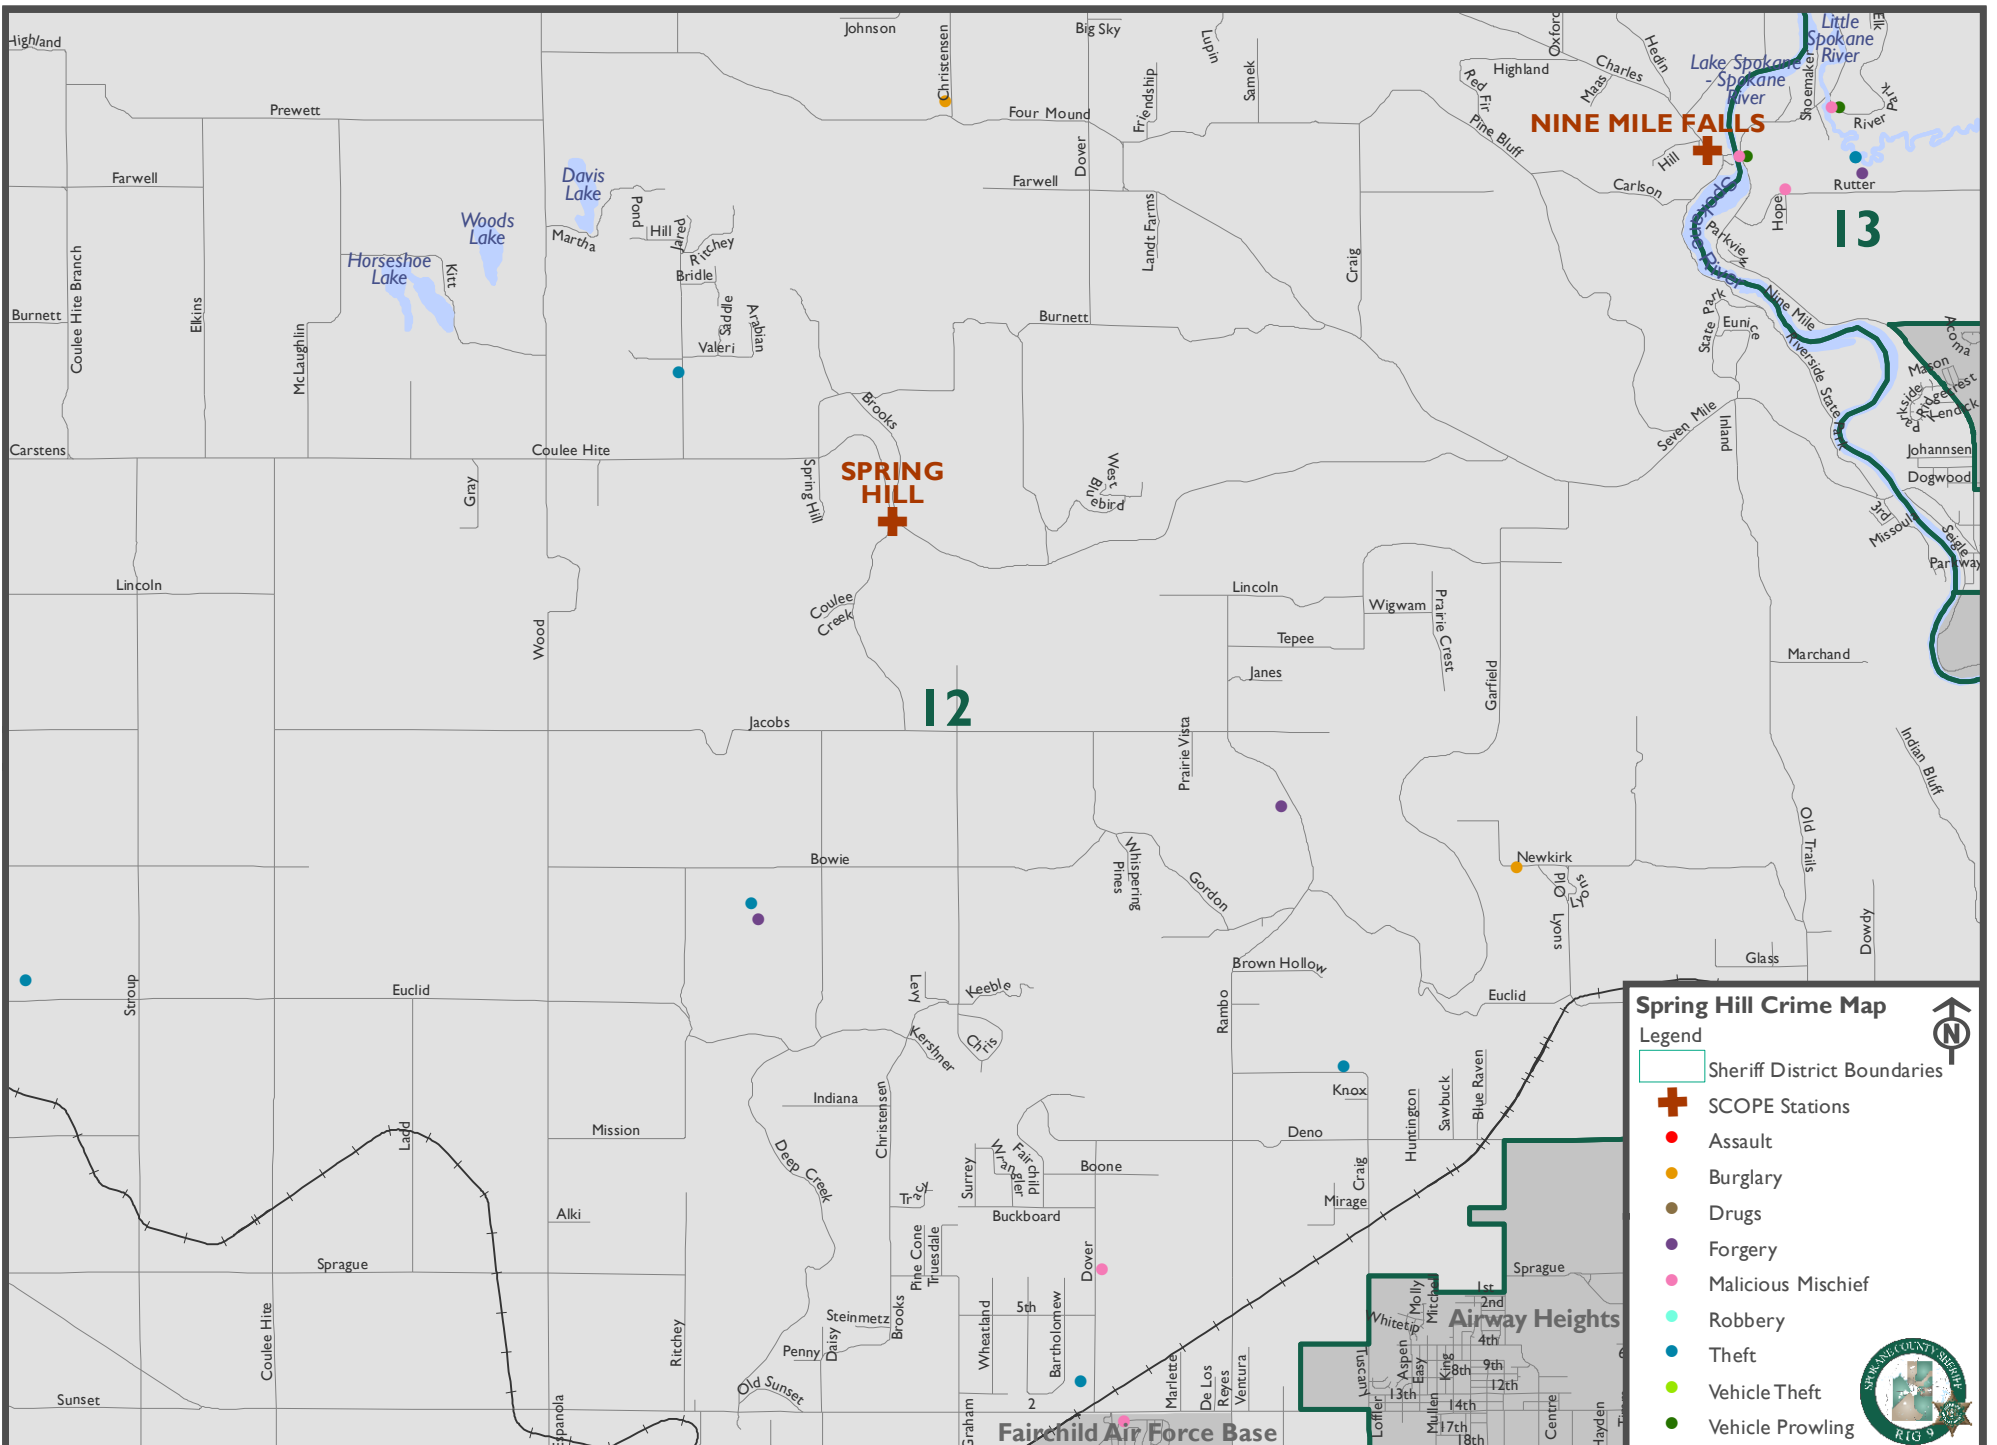

Spring Hill Crime Map

Legend

- Sheriff District Boundaries
- SCOPE Stations
- Assault
- Burglary
- Drugs
- Forgery
- Malicious Mischief
- Robbery
- Theft
- Vehicle Theft
- Vehicle Prowling

0 1.25 2.5 Miles

Map Produced: 11 May 2016

April 2016 Crimes

This map doesn't reflect SCOPE boundaries. It is a Crime Area map only.

Prepared By:
Regional Intelligence Group 9
Spokane County Sheriff