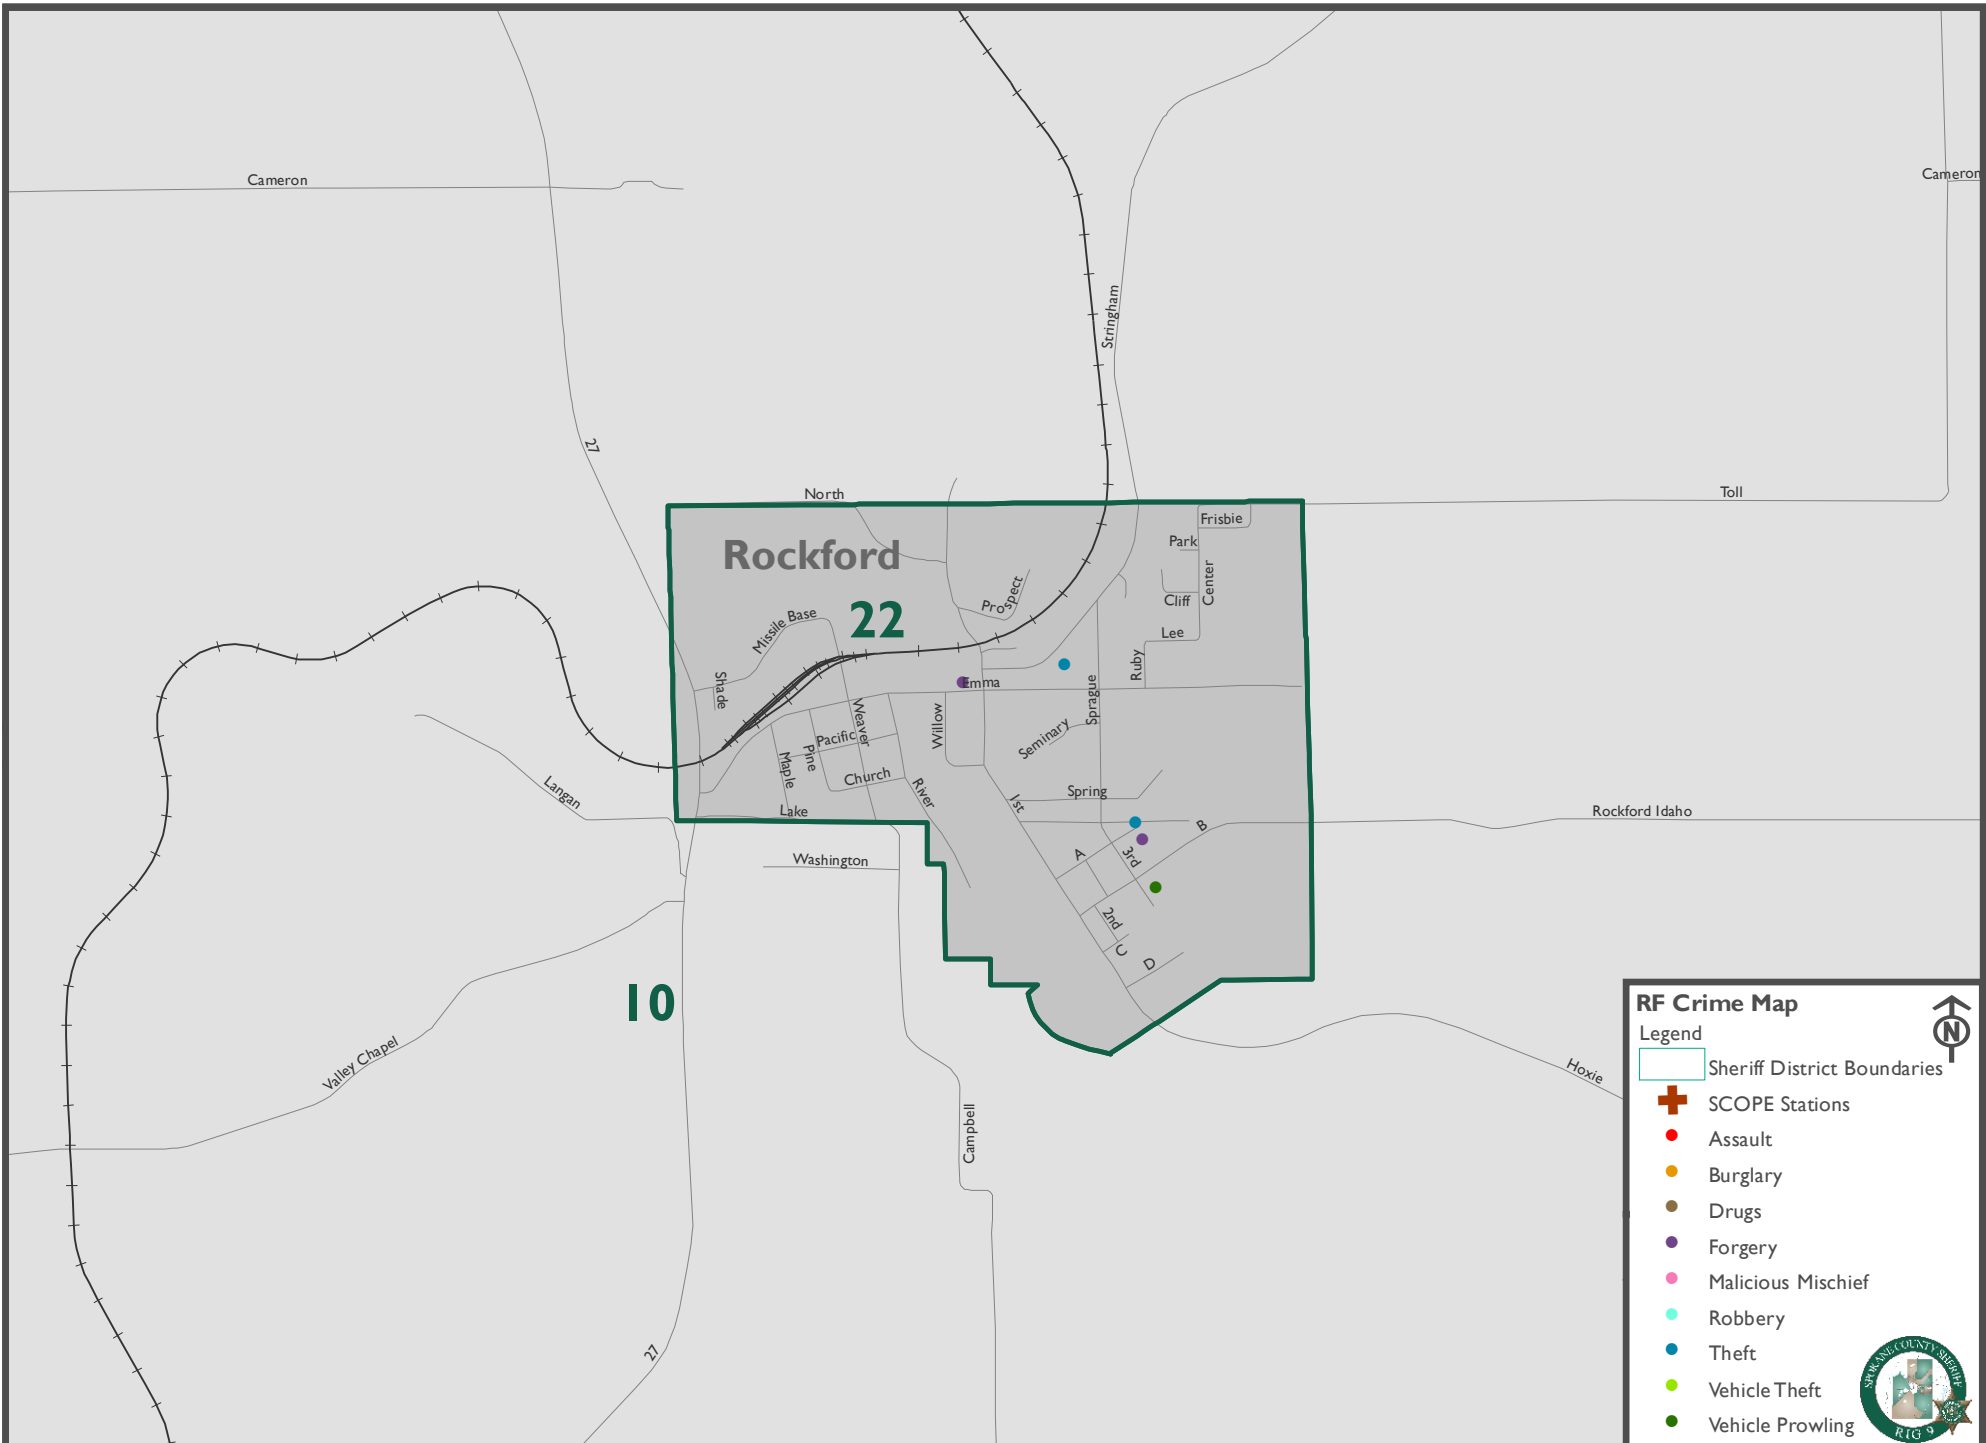

Legend

- Sheriff District Boundaries
- SCOPE Stations
- Assault
- Burglary
- Drugs
- Forgery
- Malicious Mischief
- Robbery
- Theft
- Vehicle Theft
- Vehicle Prowling

0 0.25 0.5 Miles
 Map Produced: 11 May 2016

April 2016 Crimes

This map doesn't reflect SCOPE boundaries. It is a Crime Area map only.

Prepared By:
 Regional Intelligence Group 9
 Spokane County Sheriff

RF Crime Map

Legend

- Sheriff District Boundaries
- SCOPE Stations
- Assault
- Burglary
- Drugs
- Forgery
- Malicious Mischief
- Robbery
- Theft
- Vehicle Theft
- Vehicle Prowling