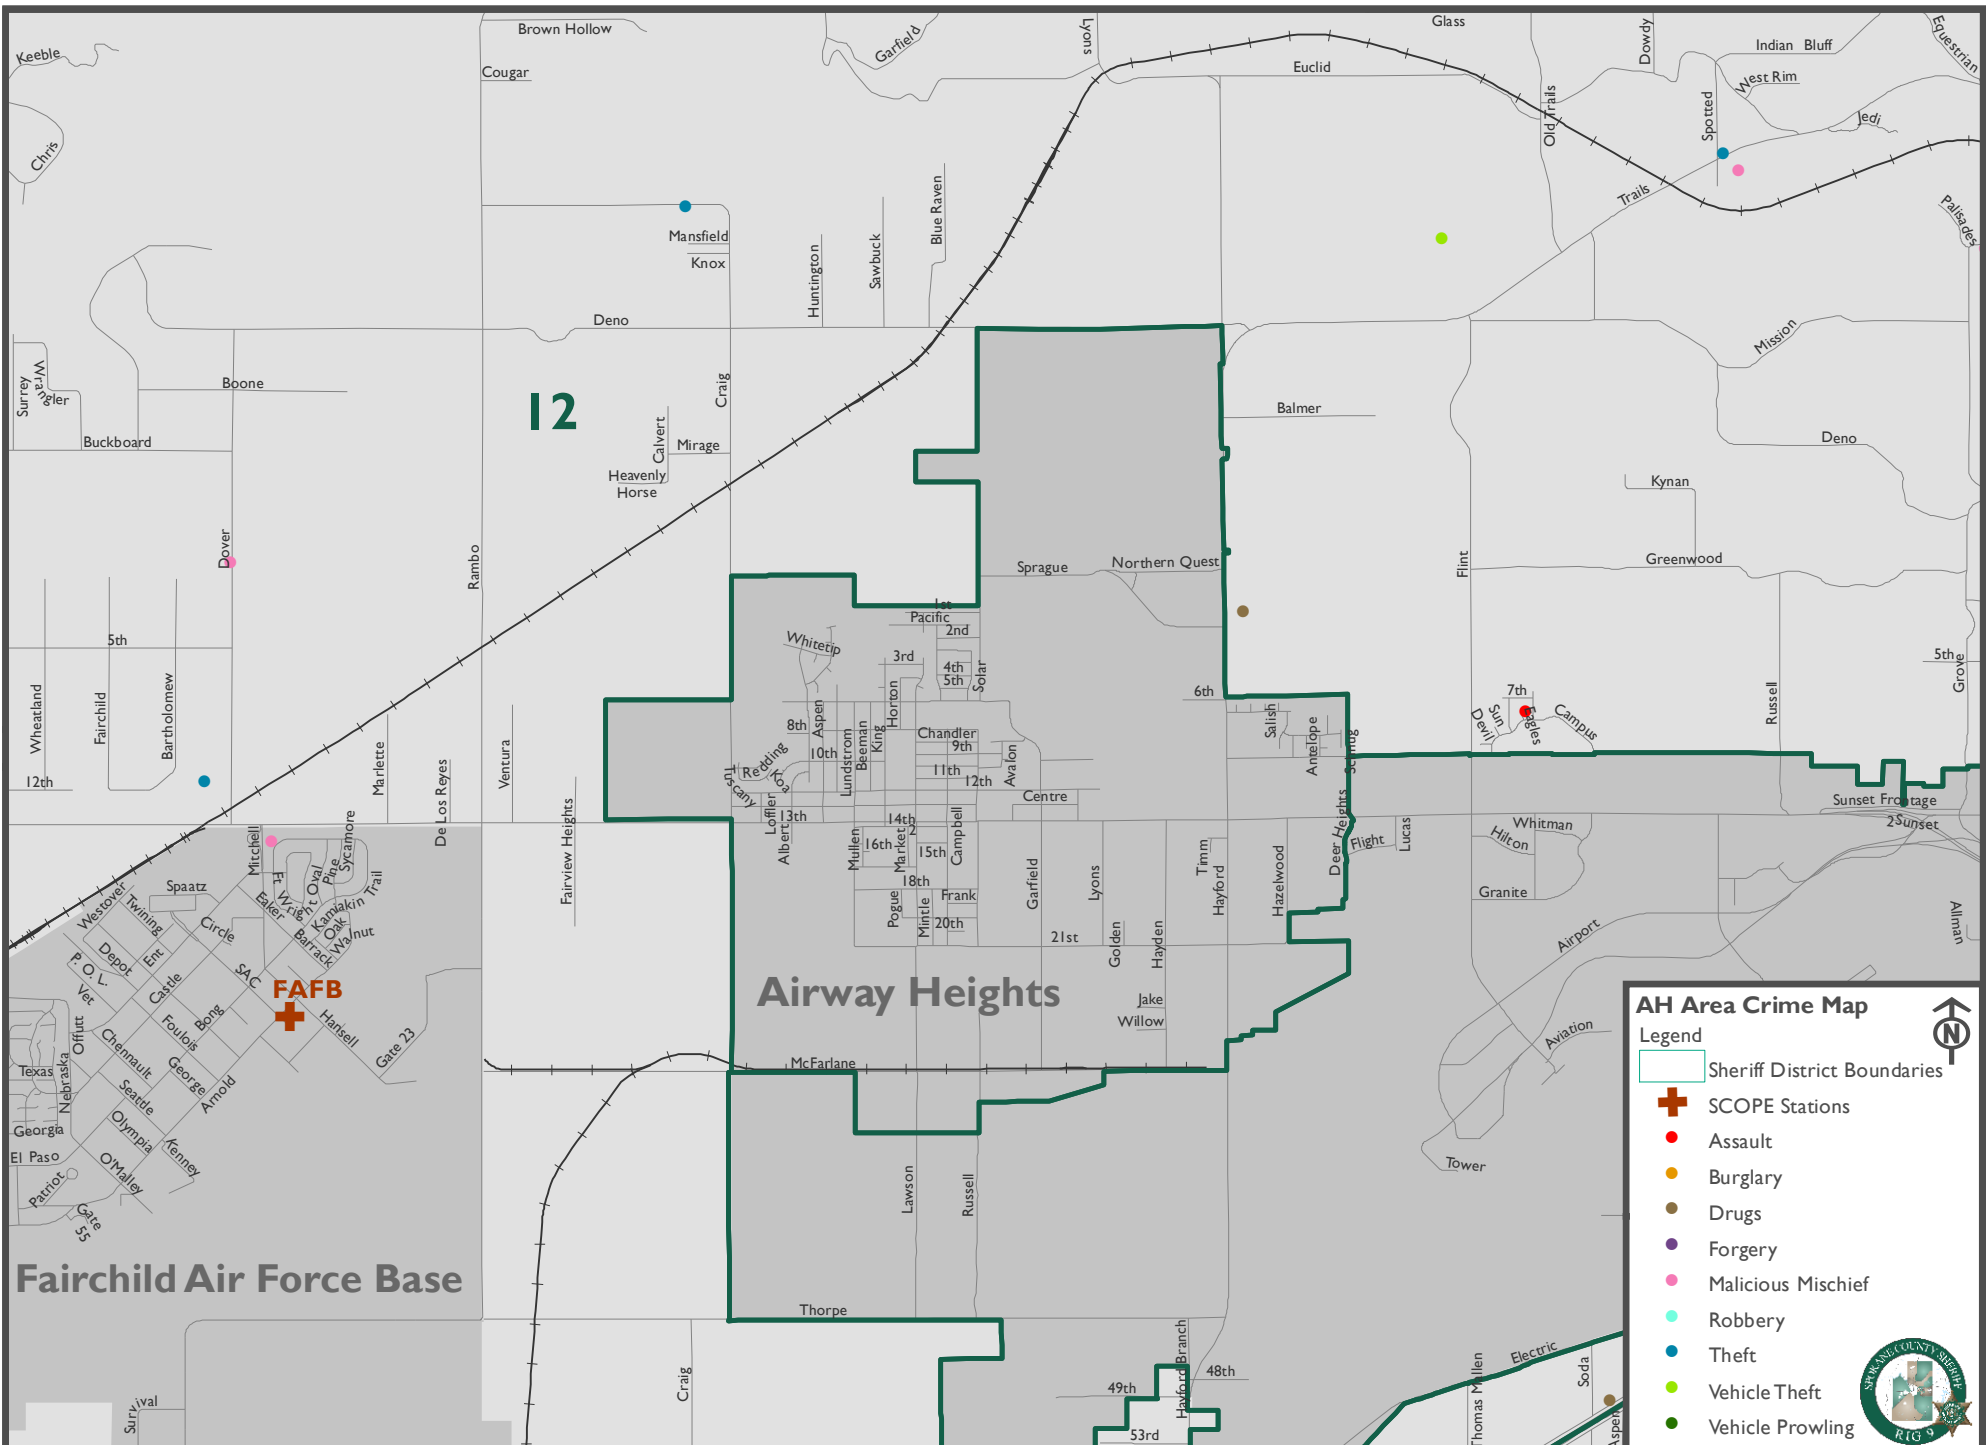

Fairchild Air Force Base

Airway Heights

FC Crime Map

Legend

- Sheriff District Boundaries
- SCOPE Stations
- Assault
- Burglary
- Drugs
- Forgery
- Malicious Mischief
- Robbery
- Theft
- Vehicle Theft
- Vehicle Prowling

Legend

- Sheriff District Boundaries
- SCOPE Stations
- Assault
- Burglary
- Drugs
- Forgery
- Malicious Mischief
- Robbery
- Theft
- Vehicle Theft
- Vehicle Prowling

0 0.45 0.9 Miles

Map Produced: 11 May 2016

April 2016 Crimes

This map doesn't reflect SCOPE boundaries. It is a Crime Area map only.

Prepared By:
Regional Intelligence Group 9
Spokane County Sheriff

AH Area Crime Map

Legend

- Sheriff District Boundaries
- SCOPE Stations
- Assault
- Burglary
- Drugs
- Forgery
- Malicious Mischief
- Robbery
- Theft
- Vehicle Theft
- Vehicle Prowling