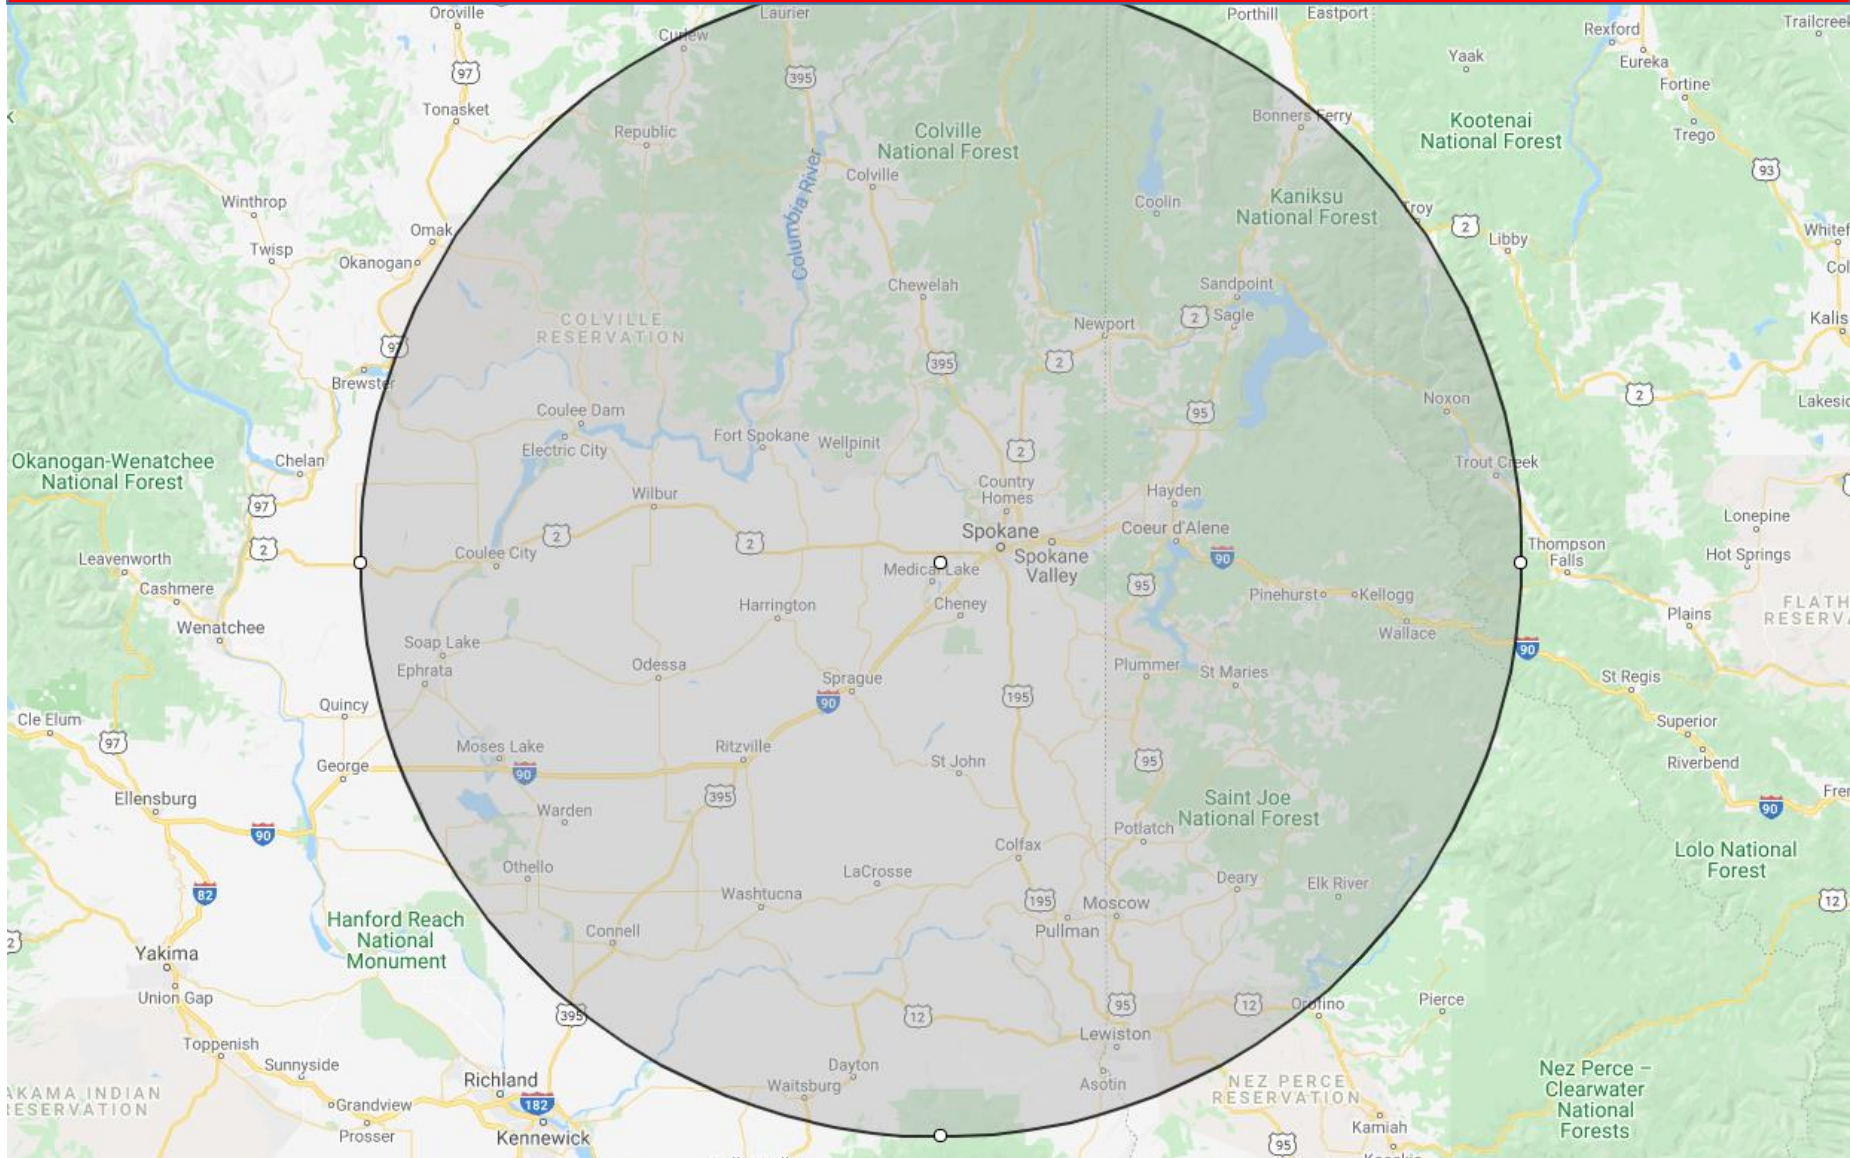

Excludes Canada

Local Area defined as 150 NM from Fairchild AFB, WA